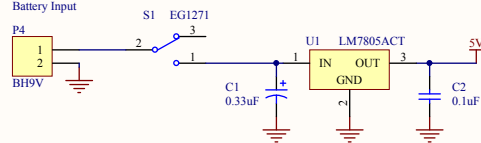

Battery Input