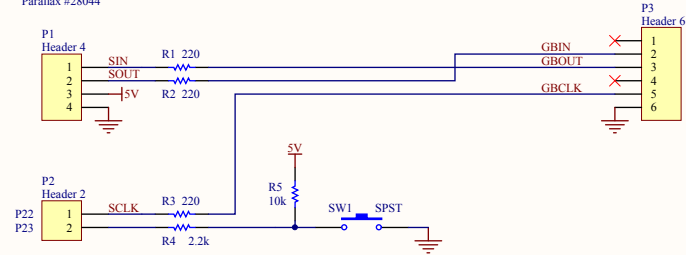

Laser Range Finder Module
Parallax #28044

Gameboy Link Connector