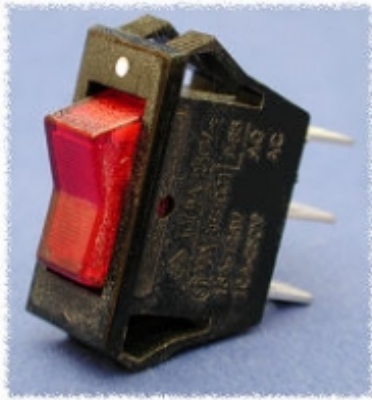

Replacement Power Switch *1584S Series*

Features

- Plastic construction
- 0.25 x 0.032 inch tabs

Part No.	Description	Amps	VAC
1584S3	Illuminated Rocker Switch	15	125
1584S10	Illuminated Rocker Switch	10	250
1584S20	Rocker Switch	20	125