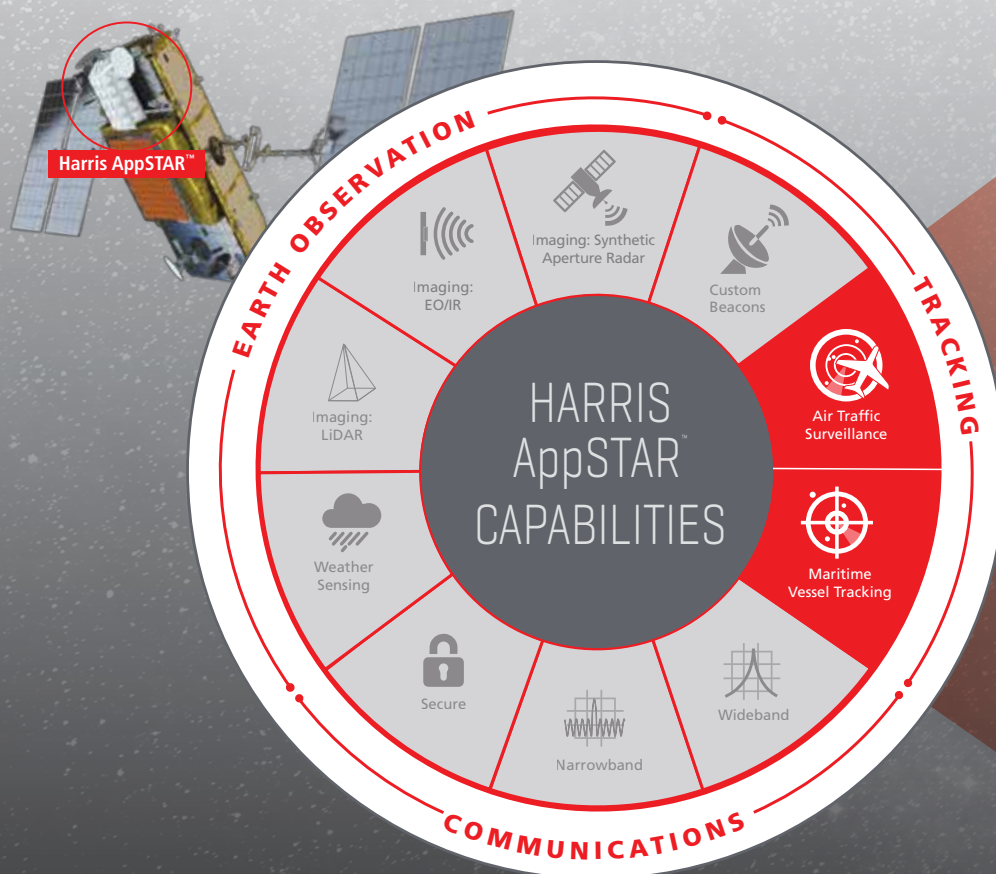

Reconfigurable Multimission Payloads Hosted On Iridium NEXT

Leveraging hosted payload space on the Iridium NEXT constellation,

Harris partnered with Aireon^{SM} and exactEarth to deliver

100% GLOBAL COVERAGE OF AIR AND MARITIME TRAFFIC SURVEILLANCE

that provides insights for a better world.

Harris AppSTAR^{TM} Enables Diverse Mission Support

THERE ARE 162 HOSTED PAYLOADS UTILIZING THE HARRIS AppSTAR^{TM} PLATFORM ON THE Iridium NEXT CONSTELLATION

BENEFITS OF HARRIS AppSTAR^{TM}:

- Reduced mission costs and improved timelines
- Less than 24-months to payload delivery from contract signing
- Agile and reconfigurable platform for changing missions—even after deployment
- Multiple missions from one payload

Non-Export-Controlled Information Harris is a registered trademark of Harris Corporation. Trademarks and trade names are the property of their respective companies. © 2016 Harris Corporation 12/16 55650 d0863 WJJ

100% GLOBAL COVERAGE

66 INTERCONNECTED SATELLITES ACROSS SIX ORBITAL PLANES

476

THE ALTITUDE FROM EARTH, IN MILES, THAT ENABLES:

- Pole-to-pole coverage
- Shorter transmission paths
- Stronger signals
- Lower latency than GEO

<70 MILLISECONDS

LATENCY FROM DETECTION TO RECEIVED ON GROUND

Aireon^{SM} Space-Based ADS-B

OPTIMIZED AIR TRAFFIC SURVEILLANCE

66

ADS-B RECEIVER PAYLOADS THAT WILL ENABLE GLOBAL AIR TRAFFIC COVERAGE

100%

THE AMOUNT OF GLOBAL AIRSPACE THAT CAN BE COVERED REGARDLESS OF TERRAIN, LOCATION, OR INFRASTRUCTURE

THIS COVERAGE LEADS TO:

- Increased air traffic safety
- Improved global air traffic management
- Billions in fuel savings
- More direct flight paths

30%

THE AMOUNT OF GLOBAL AIRSPACE CURRENTLY COVERED BY REAL-TIME AIR TRAFFIC SURVEILLANCE