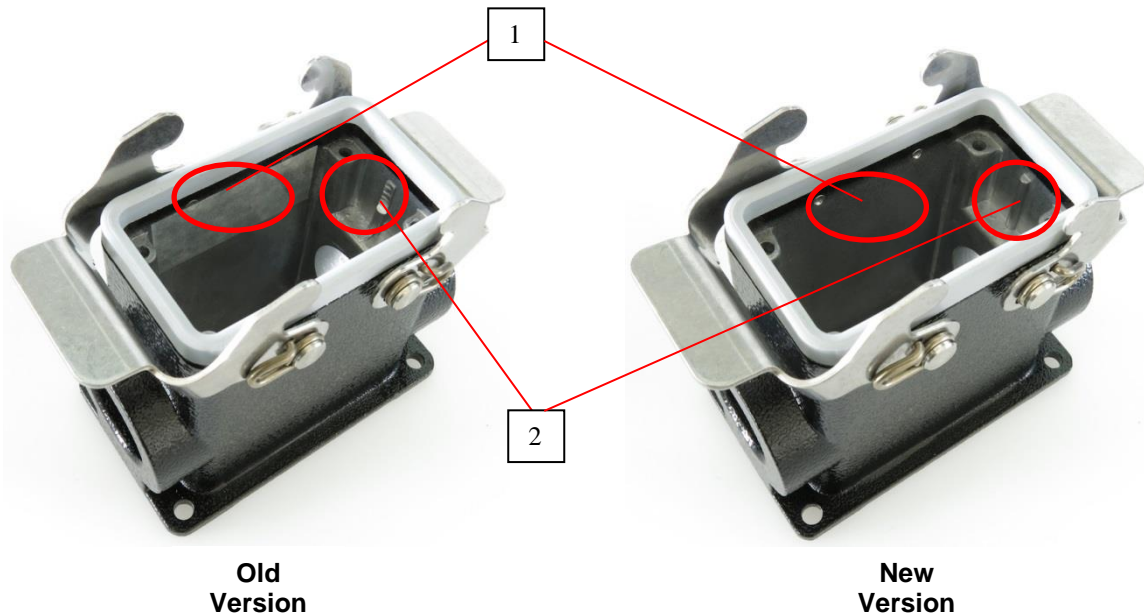

Details of Product Changes

1. Concerned part number (see also attachment):

See attachment

2. Description of changes / news:

Han® M hoods and housings size 10B, 16B and 24B will be delivered without the insulation tapes at each long side (1) and without removed ribs at the short sides (2) in the future.