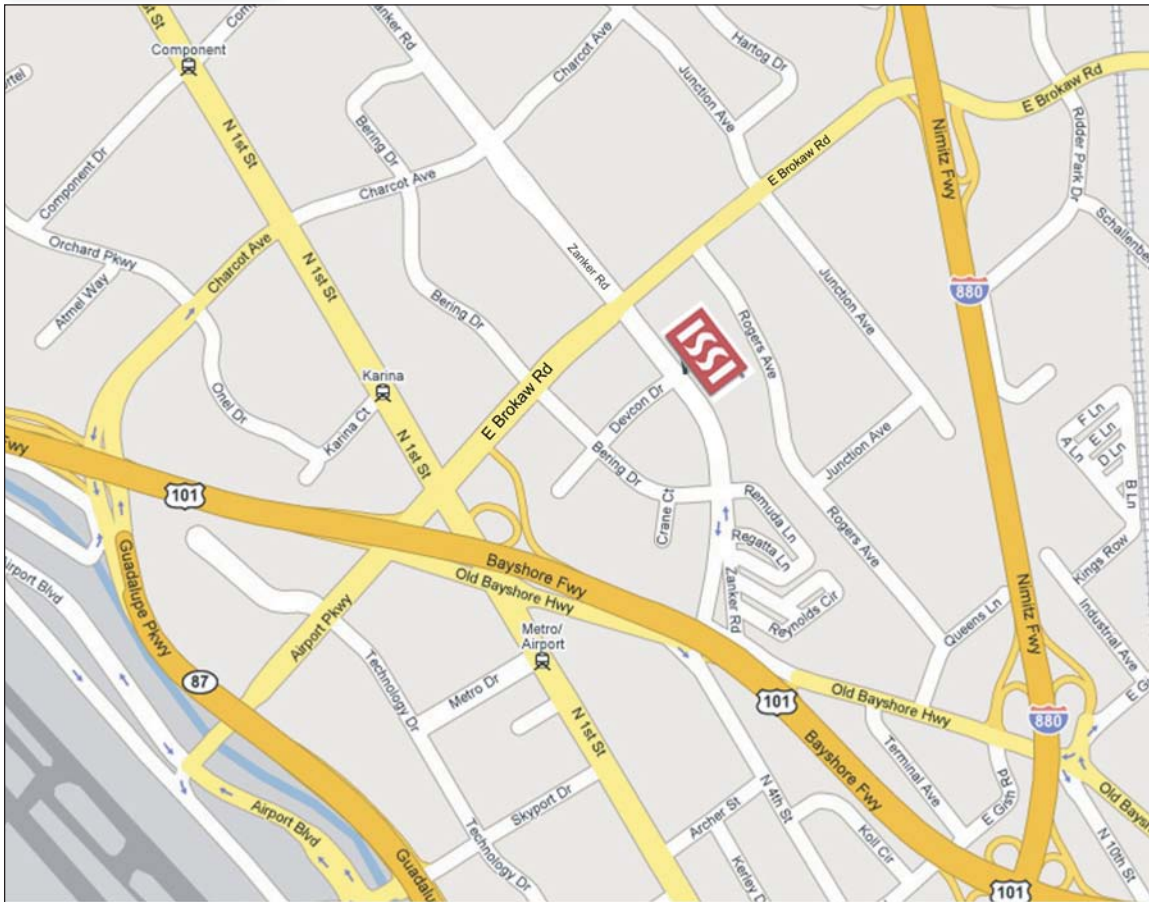

INTEGRATED SILICON SOLUTION, INC.

**Via Highway 101:**

Take Brokaw Rd Exit  
Head East on Brokaw  
Turn right onto Zanker Rd  
ISSI on left

**Via Highway 880:**

Take Brokaw Rd Exit  
Head West on Brokaw  
Turn left onto Zanker Rd.  
ISSI on left.

**Via San Jose Airport (SJC):**

Leave by ground transportation via  
Airport Parkway  
This becomes Brokaw Rd.  
Turn right onto Zanker Rd.  
ISSI on left.

1940 Zanker Road ■ San Jose, CA 95112-4216

P: 408.969.6600 ■ F: 408.969.7800 ■ [www.issi.com](http://www.issi.com)