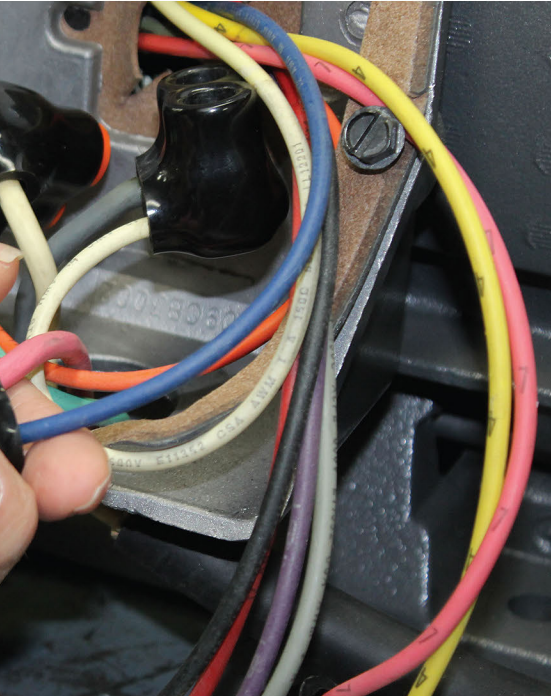

NIMBUS[®]
4 FLEX
MOTORS

ILSCO
connections

 matter

NIMBUS4FLEX MOTORS

- Product includes color coded screw caps with embossed lettering to simplify motor hookup
- Ease of installation, torque wrench with internal hex drive
- Prefilled with De-Ox[®] oxide inhibiting compound to prevent oxides from forming
- Removable wire way caps are Reflex Blue for easy identification in the field
- UL 486A/B Listed for 600 volts, 90° C
- Dual rated for use with copper, copper flex or aluminum conductor
- Designed for use with fine stranded conductor which is ideal for motor wiring connections
- Mix any class of copper and/or aluminum conductor without concern for expansion, contraction, and galvanic corrosion
- Kits (Type PBTFML) include a variety of colored screw caps to allow user-configurable installations

PATENTED SET SCREW

- Patented screw design improves vibration resistance
- Compresses conductor without damage
- Eliminates the need for ferrules, making it reusable

COMMON 3-PHASE MOTOR WIRING DIAGRAMS

	WYE Connected	DELTA Connected
3-Lead Single Voltage Motor	Figure 1 	Figure 2
6-Lead Single Voltage Motor	Figure 3 	Figure 4
9-Lead Dual Voltage Motor Low Voltage	Figure 5 	Figure 6
9-Lead Dual Voltage Motor High Voltage	Figure 7 	Figure 8
12-Lead Dual Voltage Motor Low Voltage	Figure 9 	Figure 10
12-Lead Dual Voltage Motor High Voltage	Figure 11 	Figure 12