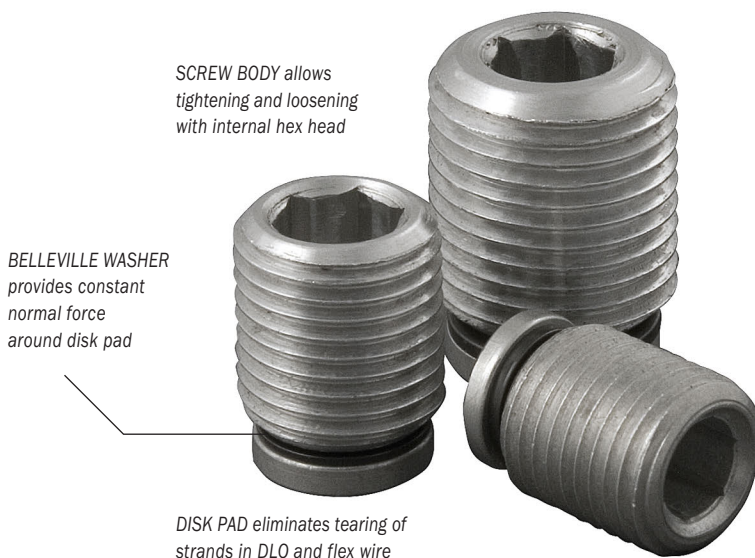

NIMBUS[®]
4 FLEX
MOTORS

ILSCO
connections

 matter

NIMBUS4FLEX MOTORS

- Product includes color coded screw caps with embossed lettering to simplify motor hookup
- Ease of installation, torque wrench with internal hex drive
- Prefilled with De-Ox[®] oxide inhibiting compound to prevent oxides from forming
- Removable wire way caps are Reflex Blue for easy identification in the field
- UL 486A/B Listed for 600 volts, 90° C
- Dual rated for use with copper, copper flex or aluminum conductor
- Designed for use with fine stranded conductor which is ideal for motor wiring connections
- Mix any class of copper and/or aluminum conductor without concern for expansion, contraction, and galvanic corrosion
- Kits (Type PBTFML) include a variety of colored screw caps to allow user-configurable installations

PATENTED SET SCREW

- Patented screw design improves vibration resistance
- Compresses conductor without damage
- Eliminates the need for ferrules, making it reusable

COMMON 3-PHASE MOTOR WIRING DIAGRAMS

	WYE Connected	DELTA Connected
3-Lead Single Voltage Motor	Figure 1 	Figure 2
6-Lead Single Voltage Motor	Figure 3 	Figure 4
9-Lead Dual Voltage Motor Low Voltage	Figure 5 	Figure 6
9-Lead Dual Voltage Motor High Voltage	Figure 7 	Figure 8
12-Lead Dual Voltage Motor Low Voltage	Figure 9 	Figure 10
12-Lead Dual Voltage Motor High Voltage	Figure 11 	Figure 12

NIMBUS4FLEX Motors are available to order as single catalog numbers, **Type PBTI**, or as preconfigured kits, **Type PBTFML**, for specific motor applications. These products provide a superior connection to traditional installation methods such as twist-on wire caps and split bolts with tape.