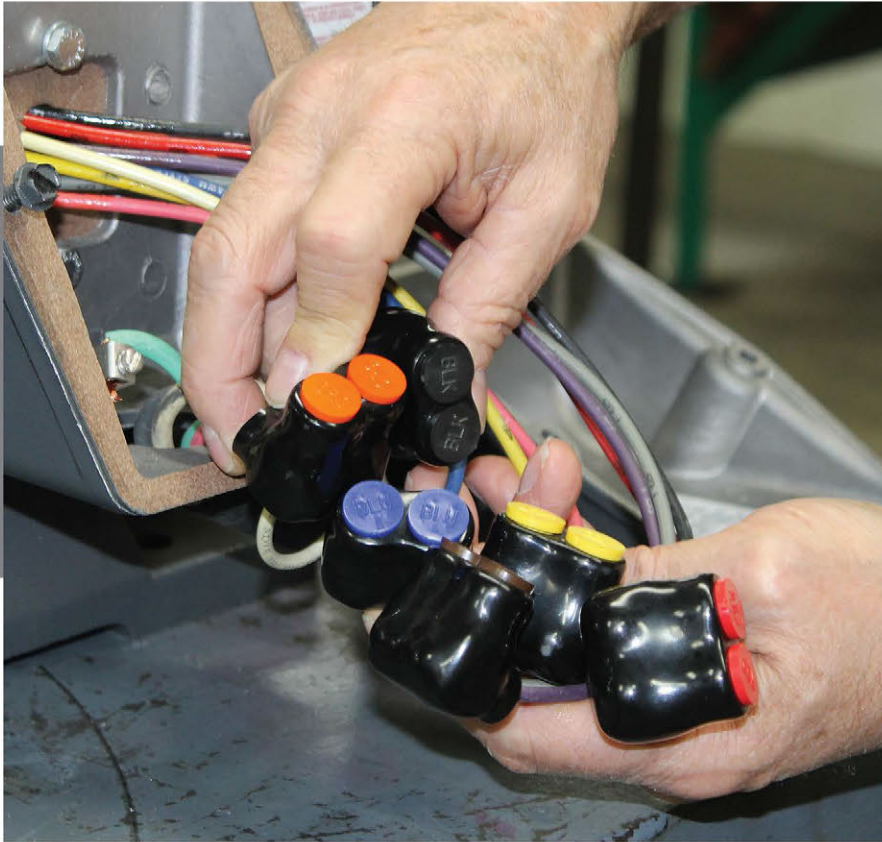

NIMBUS[®]
4 FLEX
MOTORS

ILSCO
connections

 matter

NIMBUS4FLEX MOTORS

- Product includes color coded screw caps with embossed lettering to simplify motor hookup
- Ease of installation, torque wrench with internal hex drive
- Prefilled with De-Ox[®] oxide inhibiting compound to prevent oxides from forming
- Removable wire way caps are Reflex Blue for easy identification in the field
- UL 486A/B Listed for 600 volts, 90° C
- Dual rated for use with copper, copper flex or aluminum conductor
- Designed for use with fine stranded conductor which is ideal for motor wiring connections
- Mix any class of copper and/or aluminum conductor without concern for expansion, contraction, and galvanic corrosion
- Kits (Type PBTFML) include a variety of colored screw caps to allow user-configurable installations

PATENTED SET SCREW

- Patented screw design improves vibration resistance
- Compresses conductor without damage
- Eliminates the need for ferrules, making it reusable

COMMON 3-PHASE MOTOR WIRING DIAGRAMS

	WYE Connected	DELTA Connected
3-Lead Single Voltage Motor	Figure 1 	Figure 2
6-Lead Single Voltage Motor	Figure 3 	Figure 4
9-Lead Dual Voltage Motor Low Voltage	Figure 5 	Figure 6
9-Lead Dual Voltage Motor High Voltage	Figure 7 	Figure 8
12-Lead Dual Voltage Motor Low Voltage	Figure 9 	Figure 10
12-Lead Dual Voltage Motor High Voltage	Figure 11 	Figure 12

The kits simplify Megger testing for motors; easily disconnect and reconnect without the cost of additional materials while reducing labor expense.

Ideal for use in motor and generator applications.

More than a connector company, ILSCO is a connections company. CONNECTIONS MATTER.