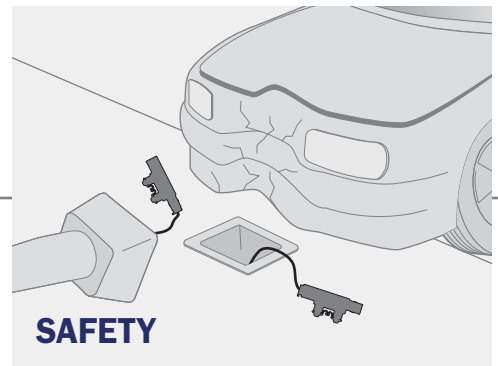

STREETWISE™

STREET LIGHT CONNECTORS

ILSCO[®]
connections
matter

STREETWISE™

ILSCO's StreetWise Streetlight Connectors are designed for applications where a breakaway connection with a touch safe separation joint is required. The breakaway connection can also be utilized to deter theft by not allowing thieves to remove cable from utility poles, resulting in costly repairs and replacement. With its modular design, StreetWise allows multiple configurations with fewer connectors; reducing inventory and saving money.

Features

- Environmentally sealed
- Watertight encapsulated high dielectric strength polymer
- Manufactured from high strength aluminum alloy
- Precision engineered separation joint
- Fuse capable
- Able to selectively fuse two loads with a single line
- Compact design
- Interchangeable wire & screw port plugs
- Cap retention hook
- Available in four circuit configurations
- Inverted wire way seals with pre-marked trim locations
- Rated for 600 volts
- Meets or exceeds ANSI C119.1 and C119.4 Class A Specifications
- Meets or exceeds UL486D, File No. E479772, special purpose connector
- DE-OX® oxide inhibiting compound optional

Benefits

- Resists corrosion from moisture
- Does not require additional boot to achieve watertight connection
- Suitable for use with copper or aluminum conductors
- Safe breakaway on impact, theft deterrent
- Overcurrent protection
- A single connector is required which reduces cost
- Easily accessible in small hand holes
- Seals any entry port of the connector
- Tethered for re-insertion if required
- Application versatility
- Easily accommodates wire range 1/0-14 AWG
- For use in low voltage applications
- Suitable for direct burial
- Suitable for direct burial and breakaway applications
- Prevents oxides from forming