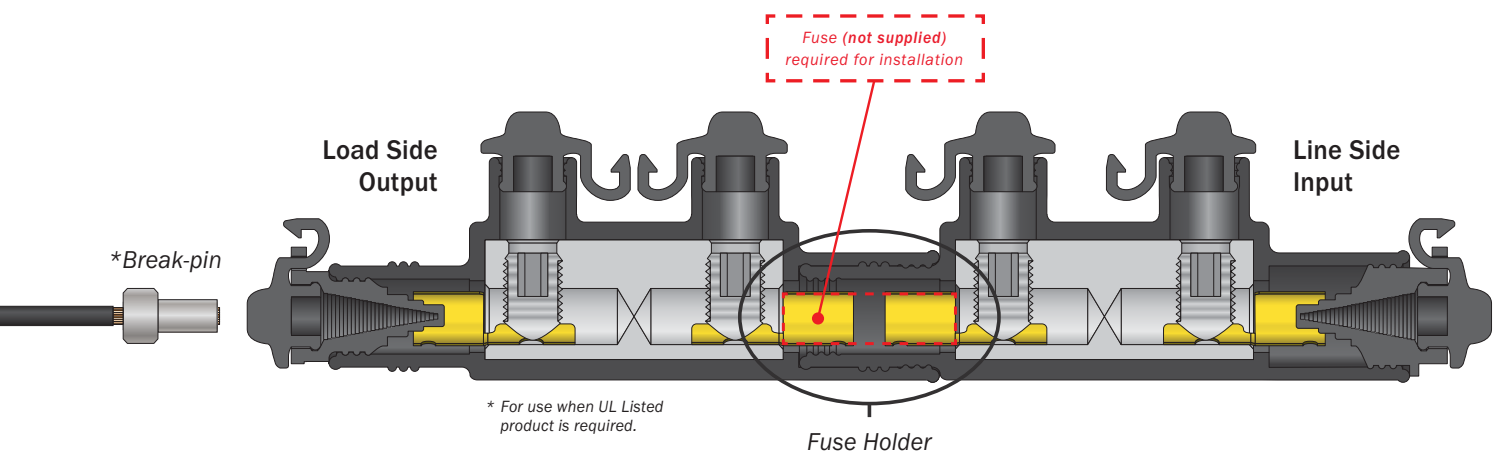

STREETWISE™

STREET LIGHT CONNECTORS

ILSCO[®]
connections
matter

STREETWISE™

ILSCO's StreetWise Streetlight Connectors are designed for applications where a breakaway connection with a touch safe separation joint is required. The breakaway connection can also be utilized to deter theft by not allowing thieves to remove cable from utility poles, resulting in costly repairs and replacement. With its modular design, StreetWise allows multiple configurations with fewer connectors; reducing inventory and saving money.

Features

- Environmentally sealed
- Watertight encapsulated high dielectric strength polymer
- Manufactured from high strength aluminum alloy
- Precision engineered separation joint
- Fuse capable
- Able to selectively fuse two loads with a single line
- Compact design
- Interchangeable wire & screw port plugs
- Cap retention hook
- Available in four circuit configurations
- Inverted wire way seals with pre-marked trim locations
- Rated for 600 volts
- Meets or exceeds ANSI C119.1 and C119.4 Class A Specifications
- Meets or exceeds UL486D, File No. E479772, special purpose connector
- DE-OX® oxide inhibiting compound optional

Benefits

- Resists corrosion from moisture
- Does not require additional boot to achieve watertight connection
- Suitable for use with copper or aluminum conductors
- Safe breakaway on impact, theft deterrent
- Overcurrent protection
- A single connector is required which reduces cost
- Easily accessible in small hand holes
- Seals any entry port of the connector
- Tethered for re-insertion if required
- Application versatility
- Easily accommodates wire range 1/0-14 AWG
- For use in low voltage applications
- Suitable for direct burial
- Suitable for direct burial and breakaway applications
- Prevents oxides from forming