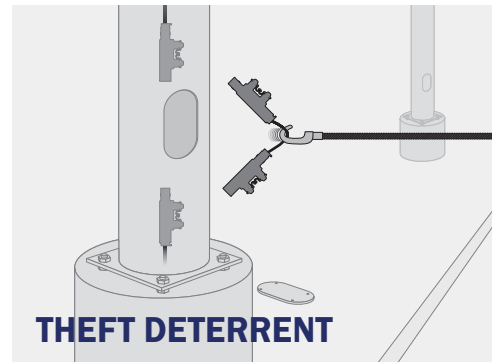

STREETWISE™

STREET LIGHT CONNECTORS

ILSCO[®]
connections
matter

STREETWISE™

ILSCO's StreetWise Streetlight Connectors are designed for applications where a breakaway connection with a touch safe separation joint is required. The breakaway connection can also be utilized to deter theft by not allowing thieves to remove cable from utility poles, resulting in costly repairs and replacement. With its modular design, StreetWise allows multiple configurations with fewer connectors; reducing inventory and saving money.

Features

- Environmentally sealed
- Watertight encapsulated high dielectric strength polymer
- Manufactured from high strength aluminum alloy
- Precision engineered separation joint
- Fuse capable
- Able to selectively fuse two loads with a single line
- Compact design
- Interchangeable wire & screw port plugs
- Cap retention hook
- Available in four circuit configurations
- Inverted wire way seals with pre-marked trim locations
- Rated for 600 volts
- Meets or exceeds ANSI C119.1 and C119.4 Class A Specifications
- Meets or exceeds UL486D, File No. E479772, special purpose connector
- DE-OX® oxide inhibiting compound optional

Benefits

- Resists corrosion from moisture
- Does not require additional boot to achieve watertight connection
- Suitable for use with copper or aluminum conductors
- Safe breakaway on impact, theft deterrent
- Overcurrent protection
- A single connector is required which reduces cost
- Easily accessible in small hand holes
- Seals any entry port of the connector
- Tethered for re-insertion if required
- Application versatility
- Easily accommodates wire range 1/0-14 AWG
- For use in low voltage applications
- Suitable for direct burial
- Suitable for direct burial and breakaway applications
- Prevents oxides from forming