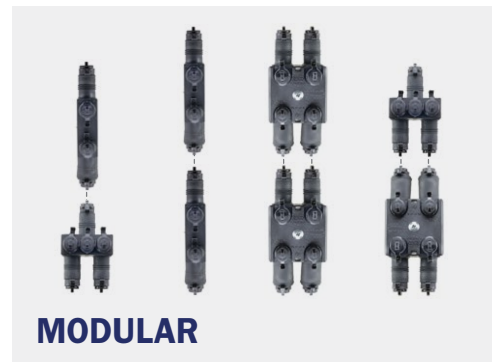

STREETWISE™

STREET LIGHT CONNECTORS

ILSCO[®]
connections
matter

STREETWISE™

ILSCO's StreetWise Streetlight Connectors are designed for applications where a breakaway connection with a touch safe separation joint is required. The breakaway connection can also be utilized to deter theft by not allowing thieves to remove cable from utility poles, resulting in costly repairs and replacement. With its modular design, StreetWise allows multiple configurations with fewer connectors; reducing inventory and saving money.

Features

- Environmentally sealed
- Watertight encapsulated high dielectric strength polymer
- Manufactured from high strength aluminum alloy
- Precision engineered separation joint
- Fuse capable
- Able to selectively fuse two loads with a single line
- Compact design
- Interchangeable wire & screw port plugs
- Cap retention hook
- Available in four circuit configurations
- Inverted wire way seals with pre-marked trim locations
- Rated for 600 volts
- Meets or exceeds ANSI C119.1 and C119.4 Class A Specifications
- Meets or exceeds UL486D, File No. E479772, special purpose connector
- DE-OX® oxide inhibiting compound optional

Benefits

- Resists corrosion from moisture
- Does not require additional boot to achieve watertight connection
- Suitable for use with copper or aluminum conductors
- Safe breakaway on impact, theft deterrent
- Overcurrent protection
- A single connector is required which reduces cost
- Easily accessible in small hand holes
- Seals any entry port of the connector
- Tethered for re-insertion if required
- Application versatility
- Easily accommodates wire range 1/0-14 AWG
- For use in low voltage applications
- Suitable for direct burial
- Suitable for direct burial and breakaway applications
- Prevents oxides from forming