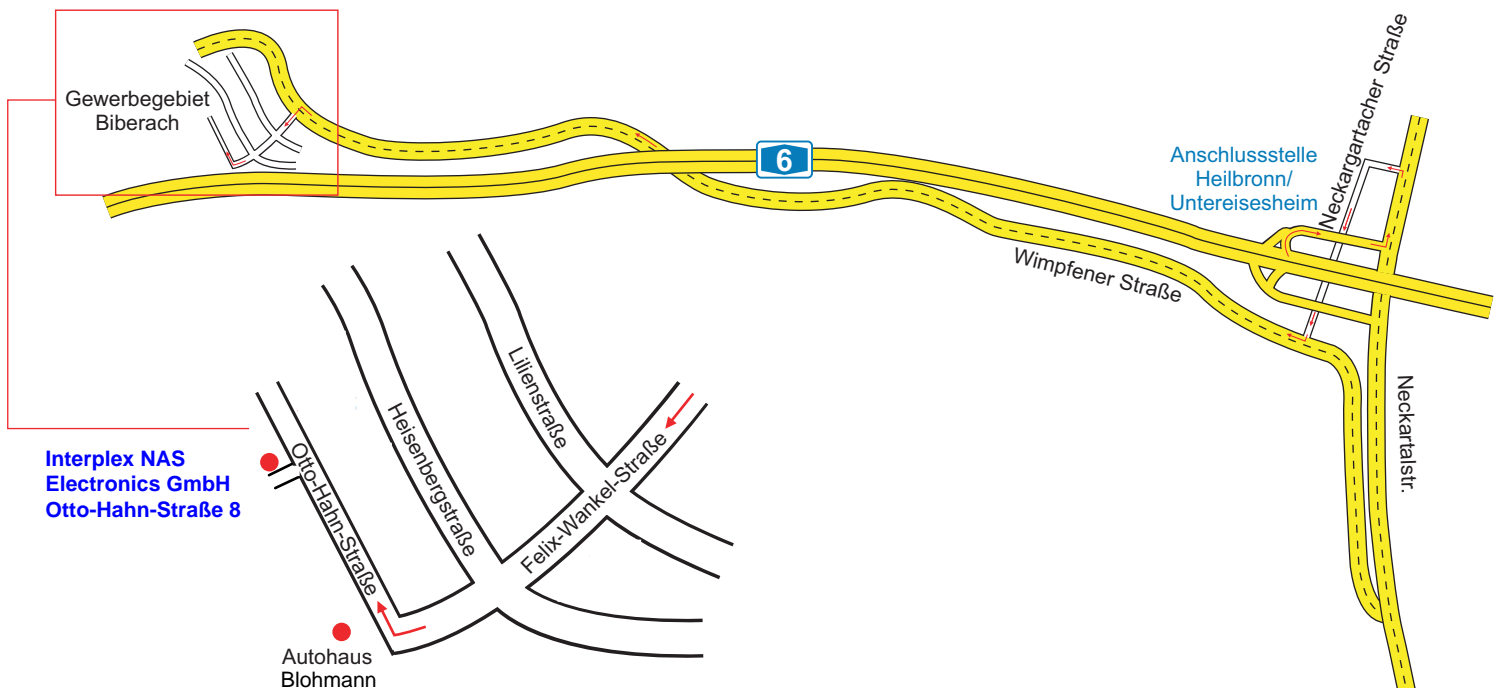

Your way to us

arriving from motorway A6:

- leave A6 at exit Heilbronn/Untereisesheim (36)
- turn left hand into the Neckartalstraße (L1100)
- turn left hand into the Neckargartacher Straße
- turn right hand into Wimpfener Straße (K9560)
- drive straight ahead the Wimpfener Straße
- before approaching the city of Heilbronn-Biberach turn left hand into Gewerbegebiet
- turn right hand into the Otto-Hahn-Straße

**Interplex NAS
Electronics GmbH
Otto-Hahn-Straße 8**