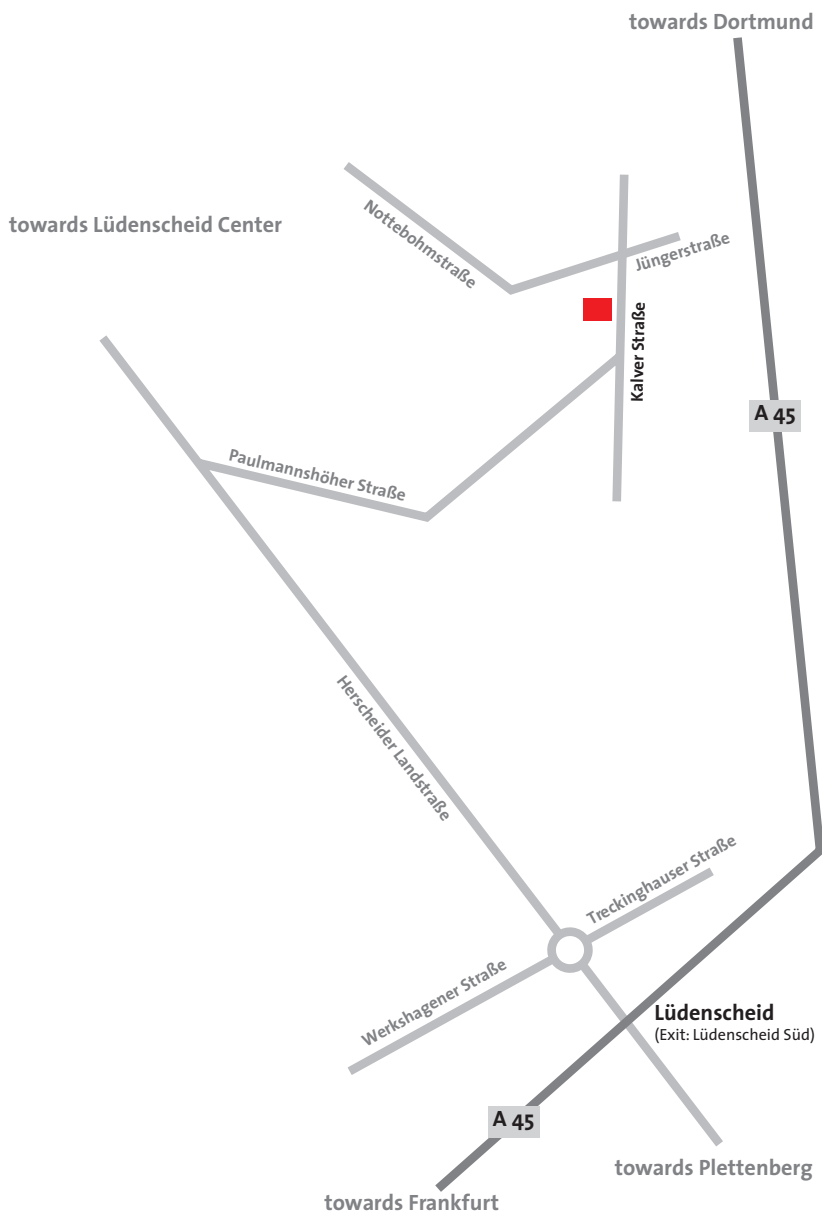

Direction ipf electronic gmbh

A45, at the Lüdenscheid - Süd (15) exit follow the signs towards Lüdenscheid

Follow the Herscheider Landstraße (L 561) for approx. 200 m until you approach a roundabout. Leave this roundabout at the third exit towards Lüdenscheid and continue for approx. 2 km as far as the Herscheider Landstraße. At the traffic lights next to the Shell gas station, turn right into Paulmannshöher Straße and follow the road for approx. 1 km. At the end of the street, turn left into Kalver Straße. After approx. 90 m, you will find us on the left hand side of Kalver Straße.