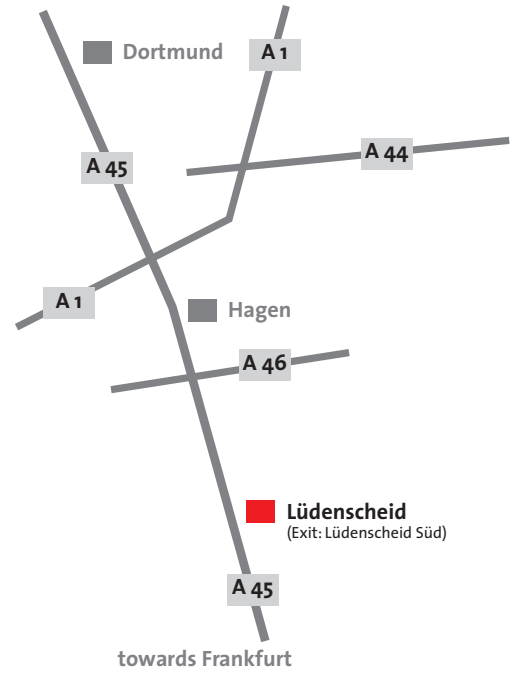

Direction ipf electronic gmbh

A45, at the Lüdenscheid - Süd (15) exit follow the signs towards Lüdenscheid

Follow the Herscheider Landstraße (L 561) for approx. 200 m until you approach a roundabout. Leave this roundabout at the third exit towards Lüdenscheid and continue for approx. 2 km as far as the Herscheider Landstraße. At the traffic lights next to the Shell gas station, turn right into Paulmannshöher Straße and follow the road for approx. 1 km. At the end of the street, turn left into Kalver Straße. After approx. 90 m, you will find us on the left hand side of Kalver Straße.