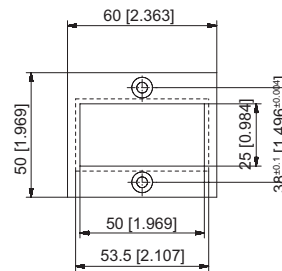

Order-No.

G007501
G007502