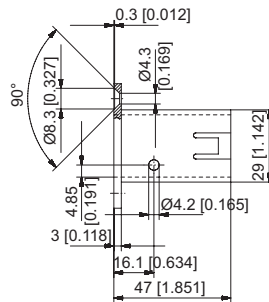

Order-No.

G007501
G007502