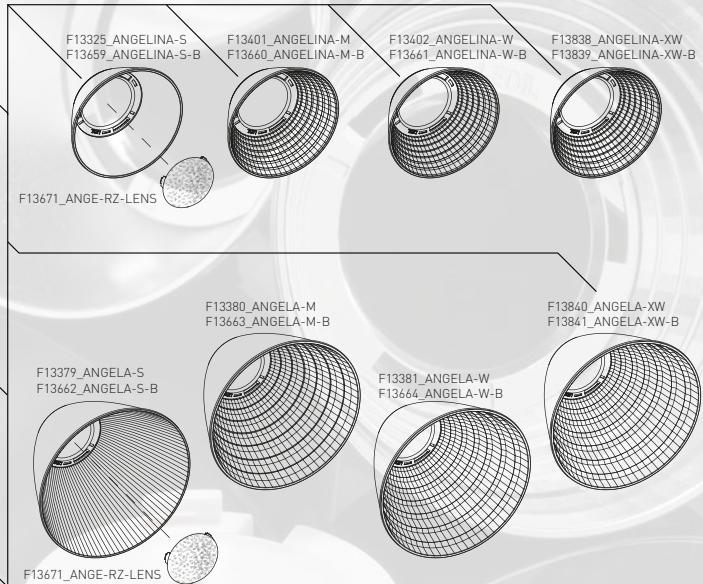

ANGELA/ANGELINA system reflectors – Limitless possibilities

SOLDERLESS CONNECTORS:

LEDiL Clamps:

Cree
CXA15 & 18
C14123_CLAMP-CXA15-18

Cree
CXA25 & 30
C14036_CLAMP-CXA25-30

Bridgelux
Vero29
C13584_CLAMP-VERO29

ZHAGA Book3
SLM MODULES: