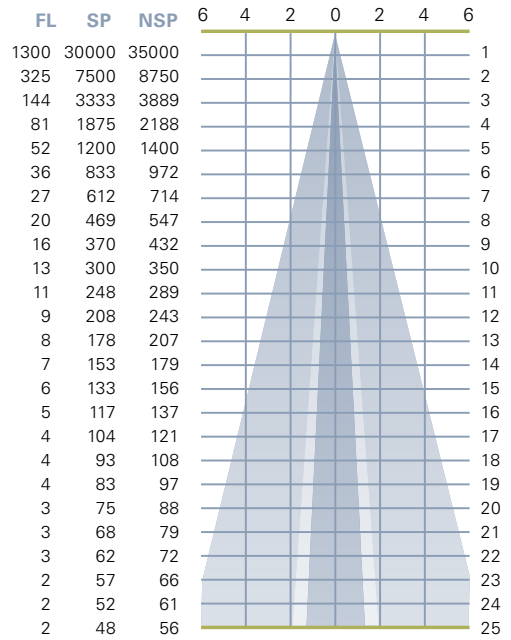

PAR36 • PHOTOMETRIC DATA

35PAR36/H/SP5

35 watt, 4000 hrs
Beam Spread to 50% of CBCP **5°**
Center Beam Candlepower **25000**
Color Temperature (Kelvin) **3050**

35PAR36/H/SP8

35 watt, 4000 hrs
Beam Spread to 50% of CBCP **8°**
Center Beam Candlepower **20000**
Color Temperature (Kelvin) **3050**

35PAR36/H/FL30

35 watt, 4000 hrs
Beam Spread to 50% of CBCP **30°**
Center Beam Candlepower **900**
Color Temperature (Kelvin) **3050**

50PAR36/H/SP5

50 watt, 4000 hrs
Beam Spread to 50% of CBCP **5°**
Center Beam Candlepower **35000**
Color Temperature (Kelvin) **3050**

50PAR36/H/SP8

50 watt, 4000 hrs
Beam Spread to 50% of CBCP **8°**
Center Beam Candlepower **30000**
Color Temperature (Kelvin) **3050**

50PAR36/H/FL30

50 watt, 4000 hrs
Beam Spread to 50% of CBCP **30°**
Center Beam Candlepower **1300**
Color Temperature (Kelvin) **3050**