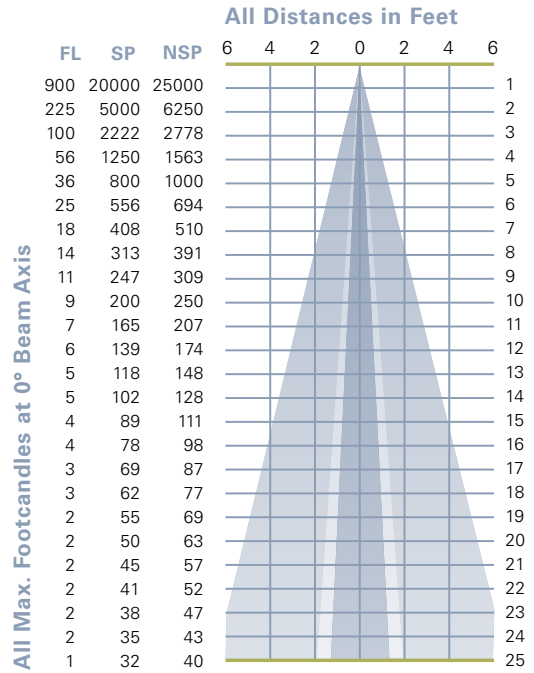

PAR36 • PHOTOMETRIC DATA

35PAR36/H/SP5

35 watt, 4000 hrs
Beam Spread to 50% of CBCP **5°**
Center Beam Candlepower **25000**
Color Temperature (Kelvin) **3050**

35PAR36/H/SP8

35 watt, 4000 hrs
Beam Spread to 50% of CBCP **8°**
Center Beam Candlepower **20000**
Color Temperature (Kelvin) **3050**

35PAR36/H/FL30

35 watt, 4000 hrs
Beam Spread to 50% of CBCP **30°**
Center Beam Candlepower **900**
Color Temperature (Kelvin) **3050**

50PAR36/H/SP5

50 watt, 4000 hrs
Beam Spread to 50% of CBCP **5°**
Center Beam Candlepower **35000**
Color Temperature (Kelvin) **3050**

50PAR36/H/SP8

50 watt, 4000 hrs
Beam Spread to 50% of CBCP **8°**
Center Beam Candlepower **30000**
Color Temperature (Kelvin) **3050**

50PAR36/H/FL30

50 watt, 4000 hrs
Beam Spread to 50% of CBCP **30°**
Center Beam Candlepower **1300**
Color Temperature (Kelvin) **3050**