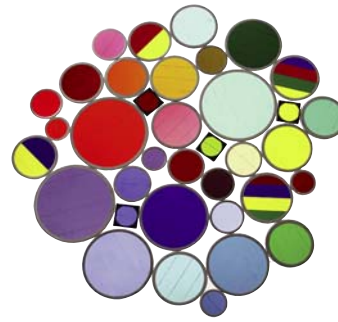

LOW VOLTAGE • COLOR MEDIA

COLOR MEDIA

As the foremost innovator in accent lighting, LSI offers a complete range of permanent fade-free glass color filters, which are available in nine stock diameters. All glass color filters are rimmed in a seamless aluminum ring and are slotted for heat expansion. In addition, LSI has available a Color Filter Sample Kit, Light Blocking Screens, OPTIVEX™ Glass UV Filters and Special Lenses. All are described in detail below.

Size Diameter LSI Fixture Series

AAA	2 3/8"	216, 260, CX16, GR16, LN16
A	3 1/2"	LN36
C	4 3/4"	236, CX36

Special Glass Color Filters

LSI will fabricate, on special order, glass color filters in most sizes and shapes.

FS4 — Color Filter Samples

To facilitate selection of glass color filters, LSI supplies a complete set of labeled glass and dichroic samples in a handy carrying case.

Multicolor® Filters

Unique LSI four color glass filters create rich exciting blended color effects on all objects with brilliant four color fringed shadows on background.

No.	Glass Colors Used
760	910/930/944/921
761	910/930/921/944
762	944/921/910/930
763	944/930/910/921
764	921/944/910/930

Duocolor® Filters

LSI two color glass filters blend to form one unique color that previously could only be achieved by using two separate color filters in the same fixture. Two color fringed shadows produced on background.

No.	Glass Colors Used
770	910/944
771	910/921
772	910/930
773	944/933
774	921/930
775	930/933
776	910/948

Notes:

1. Values given are approximate due to slight variations in glass color and thickness.

No.	Color	% of Light Transmission
902	Medium Pink	36
903	Deep Pink	37
904	Flesh Pink	73
906	Pale Lavender	14
907	Surprise Pink	19
908	Lilac	21
910	Warm Red	10
911	Strawberry	6
912	Ruby	4
913	Magenta	1
914	Light Amethyst	25
915	Medium Amethyst	16
916	Deep Amethyst	4
917	Olive	18
918	Light Green	68
920	Medium Green	25
921	Deep Green	7
922	Silver green	65
923	Yellow Green	49
924	Emerald Green	12
925	Light Turquoise	68
926	Medium Turquoise	40
927	Deep Turquoise	17
928	Light Blue	34
930	Medium Blue	3
932	Daylight	59
933	Gene Moore Blue	18
936	Grey	56
937	Light Blue Green	17
939	Light Amber	68
940	Medium Amber	48
941	Deep Amber	43
942	Straw	78
943	Gold	87
944	Canary Yellow	84
945	Lemon	81
946	Pumpkin	32
947	Tangerine	20
948	Orange	23
949	Pink Gold	54
950	Bronze	48
951	Brass	11
952	Autumn Tan	11
953	Leaf Brown	19
954	Butter Pecan	3
955	Toasted Almond	1