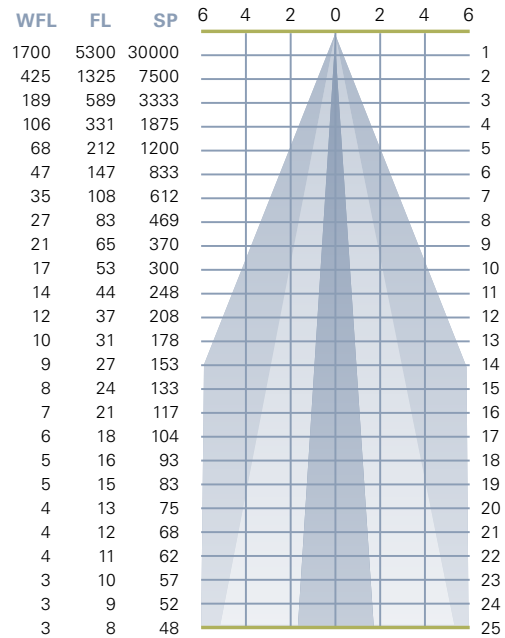

75AR111/25/FL

75 watt, 3000 hrs
 Beam Spread to 50% of CBCP **25°**
 Center Beam Candlepower **5300**
 Color Temperature (Kelvin) **3000**

75AR111/45/WFL

75 watt, 3000 hrs
 Beam Spread to 50% of CBCP **45°**
 Center Beam Candlepower **1700**
 Color Temperature (Kelvin) **3000**

Abbreviations used:

- CBCP = Center Beam Candlepower

All Distances in Feet

All Max. Footcandles at 0° Beam Axis

50AR111/4/SSP 4°

50AR111/8/SP 8°

50AR111/25/FL 25°

75AR111/8/SP 8°

75AR111/25/FL 25°

75AR111/45/WFL 45°

PAR36 • PHOTOMETRIC DATA

35PAR36/H/SP5

35 watt, 4000 hrs
 Beam Spread to 50% of CBCP **5°**
 Center Beam Candlepower **25000**
 Color Temperature (Kelvin) **3050**

35PAR36/H/SP8

35 watt, 4000 hrs
 Beam Spread to 50% of CBCP **8°**
 Center Beam Candlepower **20000**
 Color Temperature (Kelvin) **3050**

35PAR36/H/FL30

35 watt, 4000 hrs
 Beam Spread to 50% of CBCP **30°**
 Center Beam Candlepower **900**
 Color Temperature (Kelvin) **3050**