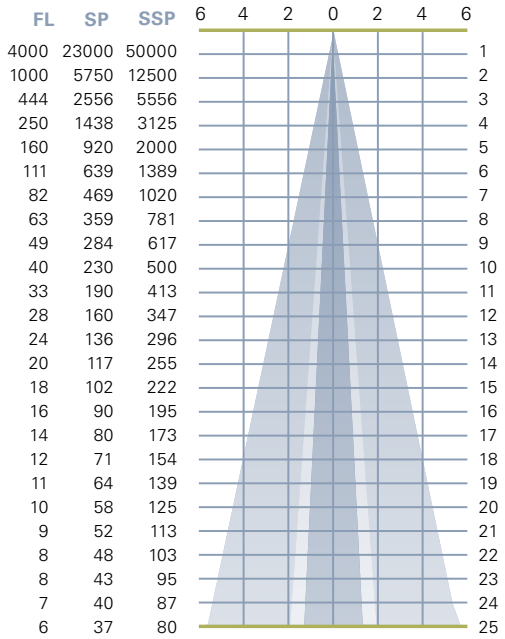

50AR111/25/FL

50 watt, 3000 hrs
 Beam Spread to 50% of CBCP **25°**
 Center Beam Candlepower **4000**
 Color Temperature (Kelvin) **3000**

75AR111/8/SP

75 watt, 3000 hrs
 Beam Spread to 50% of CBCP **8°**
 Center Beam Candlepower **30000**
 Color Temperature (Kelvin) **3000**

75AR111/25/FL

75 watt, 3000 hrs
 Beam Spread to 50% of CBCP **25°**
 Center Beam Candlepower **5300**
 Color Temperature (Kelvin) **3000**

75AR111/45/WFL

75 watt, 3000 hrs
 Beam Spread to 50% of CBCP **45°**
 Center Beam Candlepower **1700**
 Color Temperature (Kelvin) **3000**

Abbreviations used:

- CBCP = Center Beam Candlepower

All Distances in Feet

All Max. Footcandles at 0° Beam Axis

50AR111/4/SSP 4°

50AR111/8/SP 8°

50AR111/25/FL 25°

75AR111/8/SP 8°

75AR111/25/FL 25°

75AR111/45/WFL 45°

PAR36 • PHOTOMETRIC DATA

35PAR36/H/SP5

35 watt, 4000 hrs
 Beam Spread to 50% of CBCP **5°**
 Center Beam Candlepower **25000**
 Color Temperature (Kelvin) **3050**

35PAR36/H/SP8