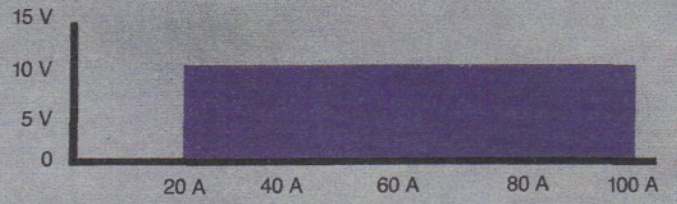

Mainframe High Voltage Supply Compliance Chart. The extended operation area is available as a hardware option.

Output Voltage Compliance Chart, HVS Series Stations and Sources

HCM-101/201 Compliance Chart