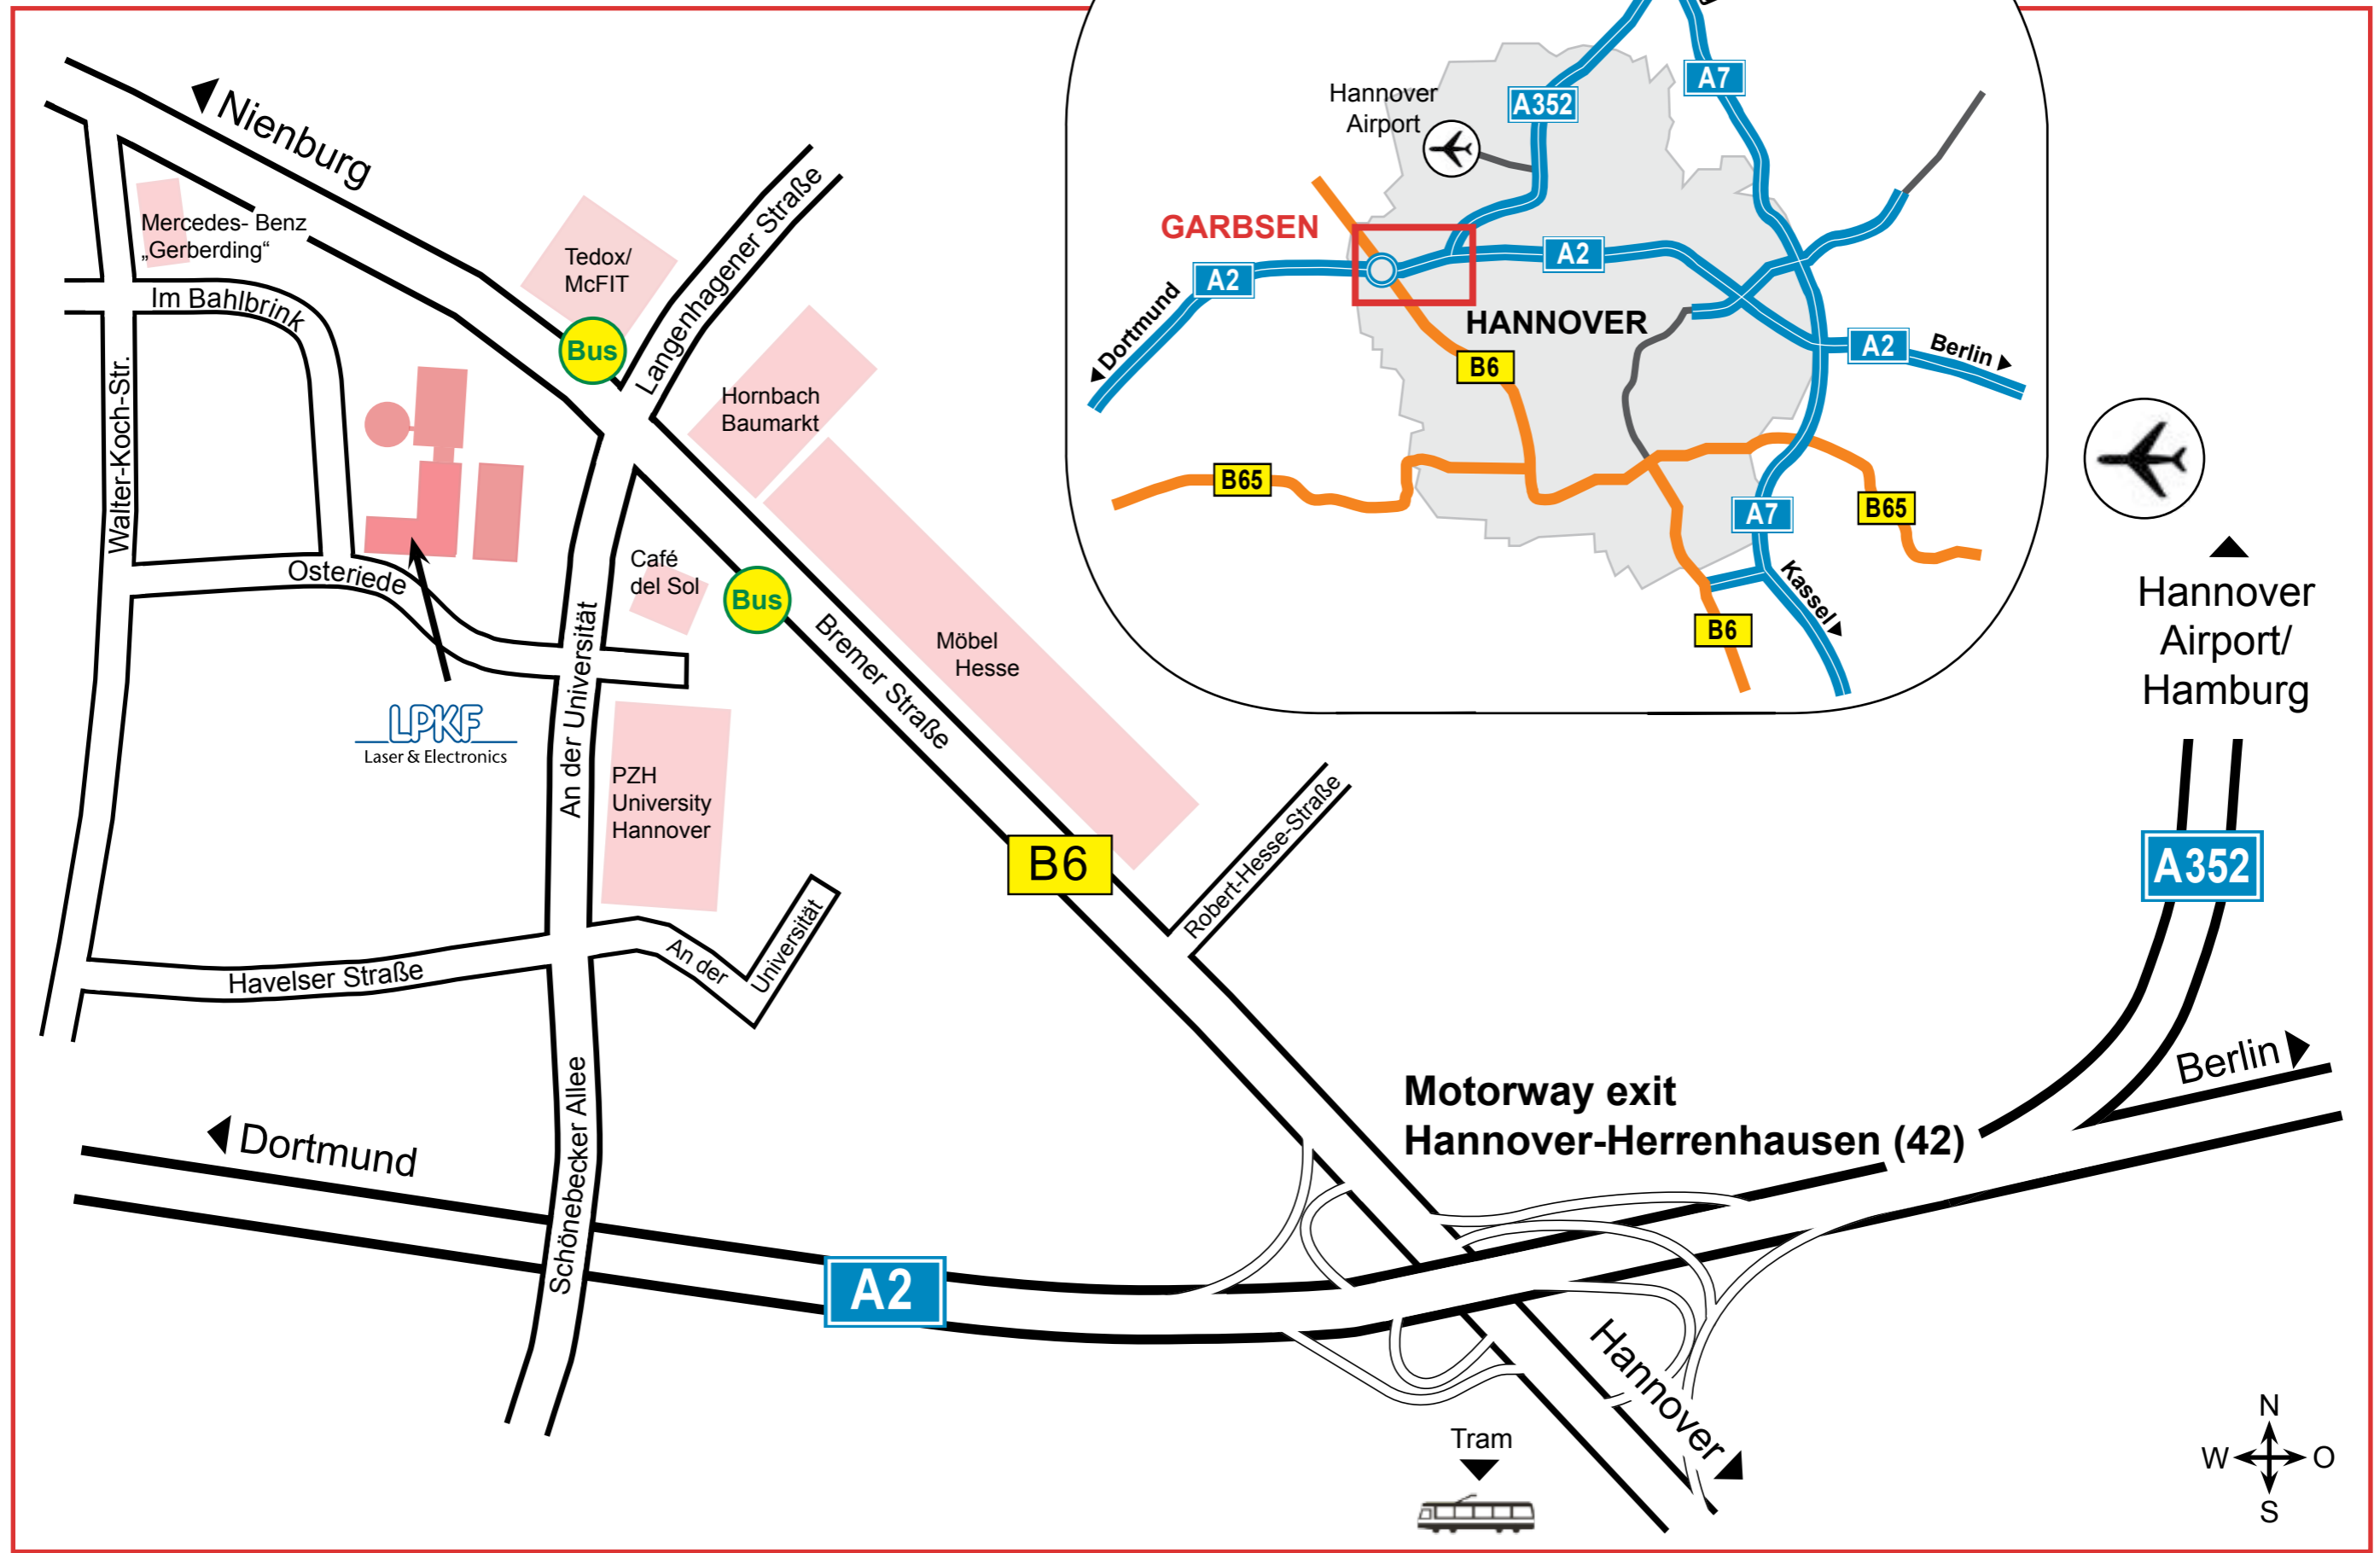

How to get to LPKF

Address: LPKF Laser & Electronics AG
Osteriede 7, 30827 Garbsen

 Bus stop Berenbostel Langenhagener Str.
Line 440, 450

 Tram stop Wissenschaftspark Marienwerder
Line 4 (Change to bus line 440 or 450)