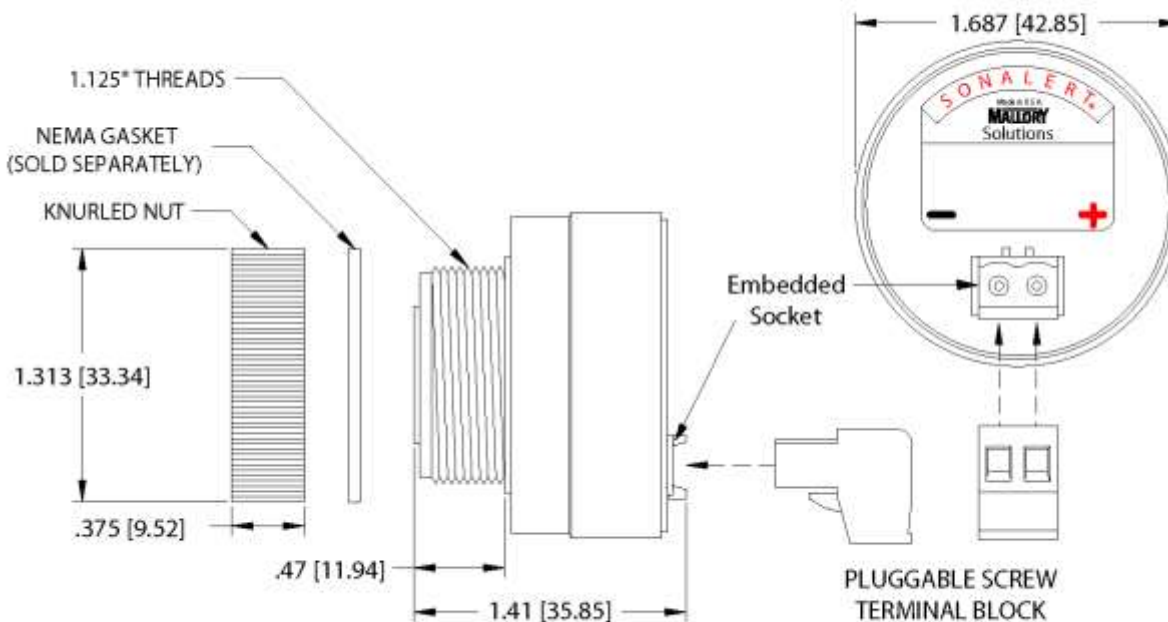

Product APPLICATION Guide

30 mm Panel Mount Alarms Terminal Block Termination

KEY FEATURES:

- New Audible Sounds; 3 kHz Freq.
- Operating Voltage Levels from 6 Vdc to 120 Vac
- Sound Levels Up to 105 dB
- -40°C to 85°C Temperature Rating
- cUL Approved; RoHS Compliant
- NEMA 3R/4X/12, CSA C22.2 No. 94, and IP-66 (Order with P/N ACC03)
- New Termination System:
 - Finger Proof Safe Handling
 - Prevents Shock & Shorting
 - Saves Assembly Time & Labor