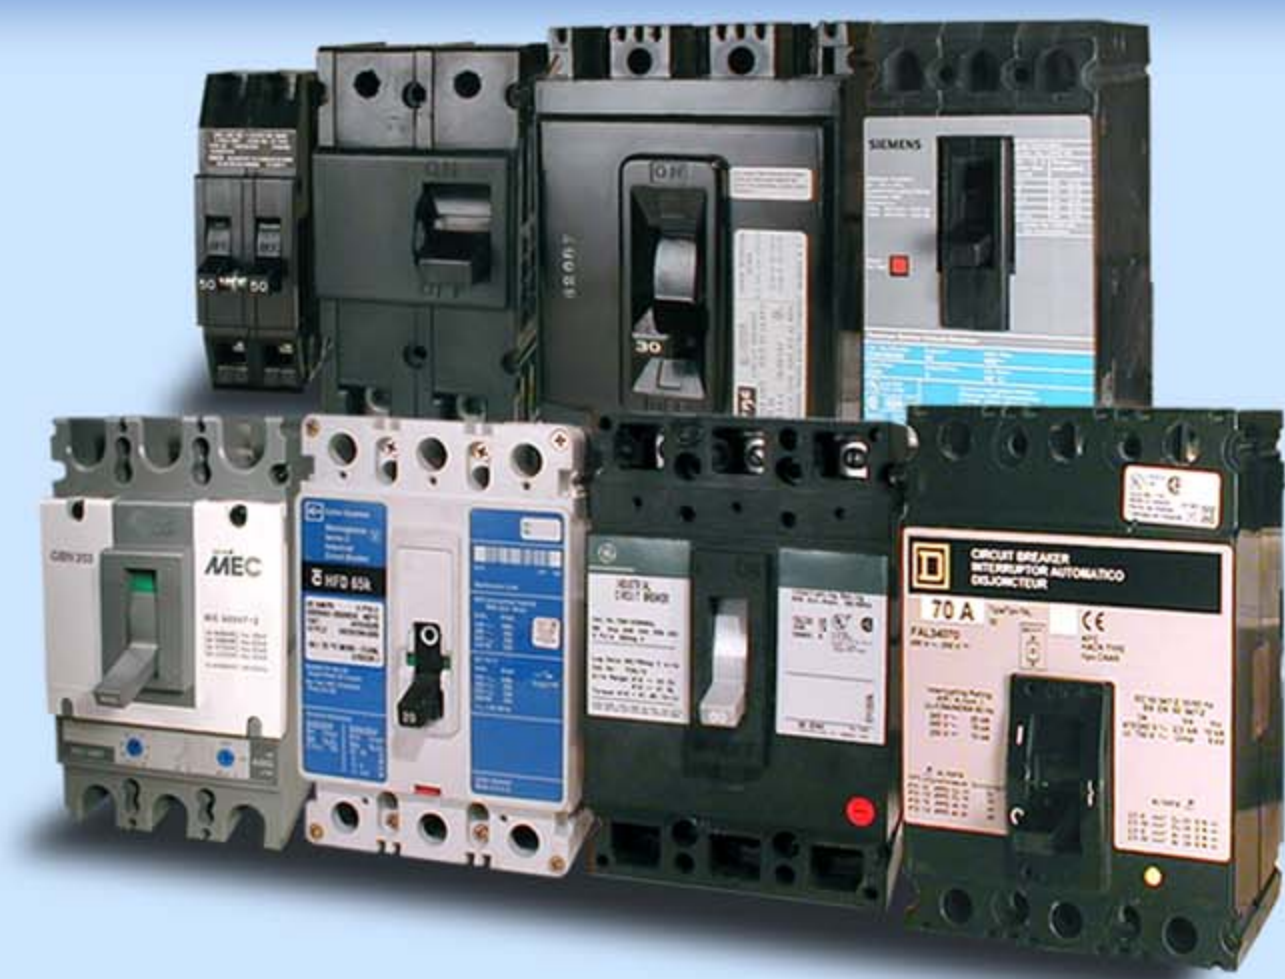

R-Line™ Replacement Circuit Breaker

Replaces mechanically and electrically the obsolete ITE* Breakers. Up to 2000 A.

Each breaker is individually tested.

Shunts, Under Voltage Releases (UVR), Auxiliary Switches and Alarms.

ETL Pending. * ITE is a registered trademark of Siemens Energy & Automation, Inc.

New Circuit Breakers

We stock new Circuit Breakers by most major manufacturers:

1. Siemens
   - Cutler Hammer
   - Square D
   - General Electric
   - T & B
   - Federal Pacific
   - Zinsco
   - LG
2. ...and others.

LG Motor Control

- Magnetic Contactors and Thermal Overloads
- Variable Frequency Drives
- Digital Motor Protection Relays
- Definite Purpose Contactors

Koino Motor Control

- Limit Switches,
- Relays and Bases,
- Pushbuttons and Pilot Lamps,
- Microswitches.

Circuit Breaker Reconditioning

Our in house facility is equipped to repair, recondition and test circuit breakers up to 4000 A.

Onsite testing and installation is available for the South Florida Area.

Other Products

- LITE Electronic Ballasts,
- SJ GFI Receptacles,
- Pressure Transducers.