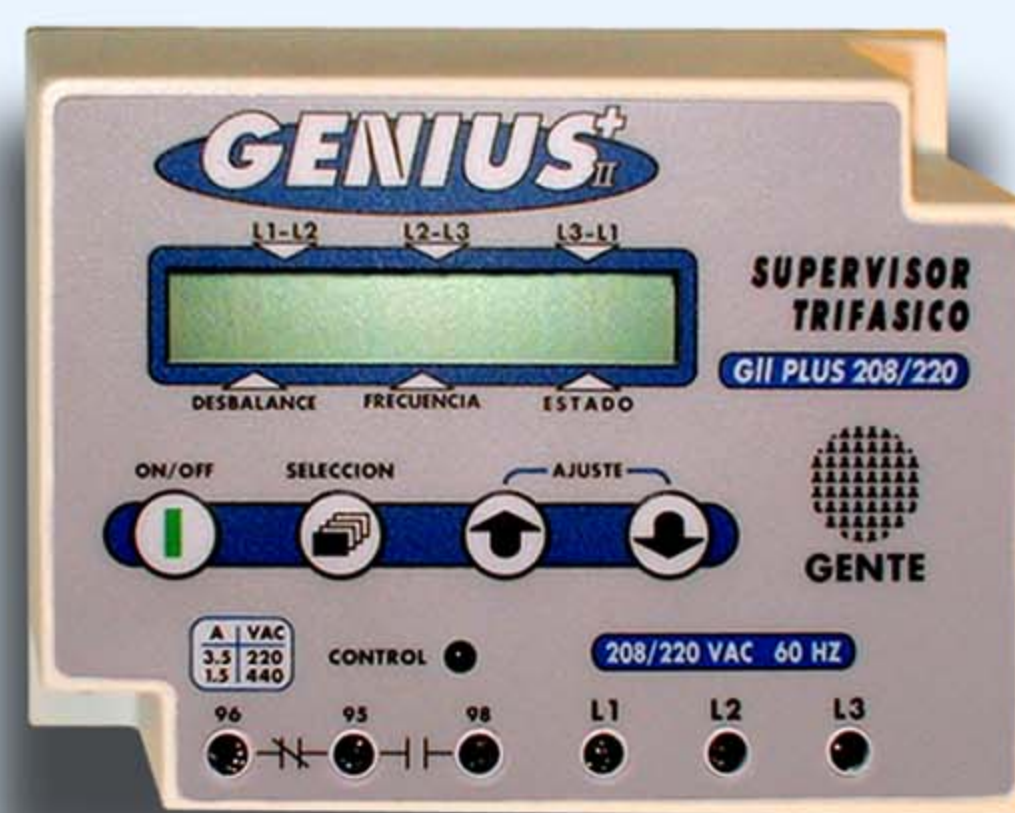

Product Catalog

Miami Breaker, Inc.

Circuit Breakers & Controls

R-Line™ Replacement Circuit Breaker

Replaces mechanically and electrically the obsolete ITE* Breakers. Up to 2000 A.

Each breaker is individually tested.

Onsite testing and installation is available for the South Florida Area.

Other Products

- LITE Electronic Ballasts,
- SJ GFI Receptacles,
- Pressure Transducers.

Open Transfer Switch

We stock Open Transfer Switches up to 6300 A.
Automatic Transfer Controller.

Enclosed Transfer Switches and Air Circuit Breakers

We stock Enclosed Transfer Switches and Air Breakers up to 6300 A.
Synchronization and Paralleling Switchgears.

Replacement Air Circuit Breaker

Replaces mechanically and electrically Masterpact* Air Circuit Breakers.

From 630 to 6300 A, 600 VAC max.

Breakers are manufactured accordingly to IEC-947-2.

* Masterpact is a registered trademark of Schneider Electric.

GENTE Motor Control

- Voltage Monitors ●
- Electronic Timers ●
- Photocells ●
- Computers and Appliances Protection ●