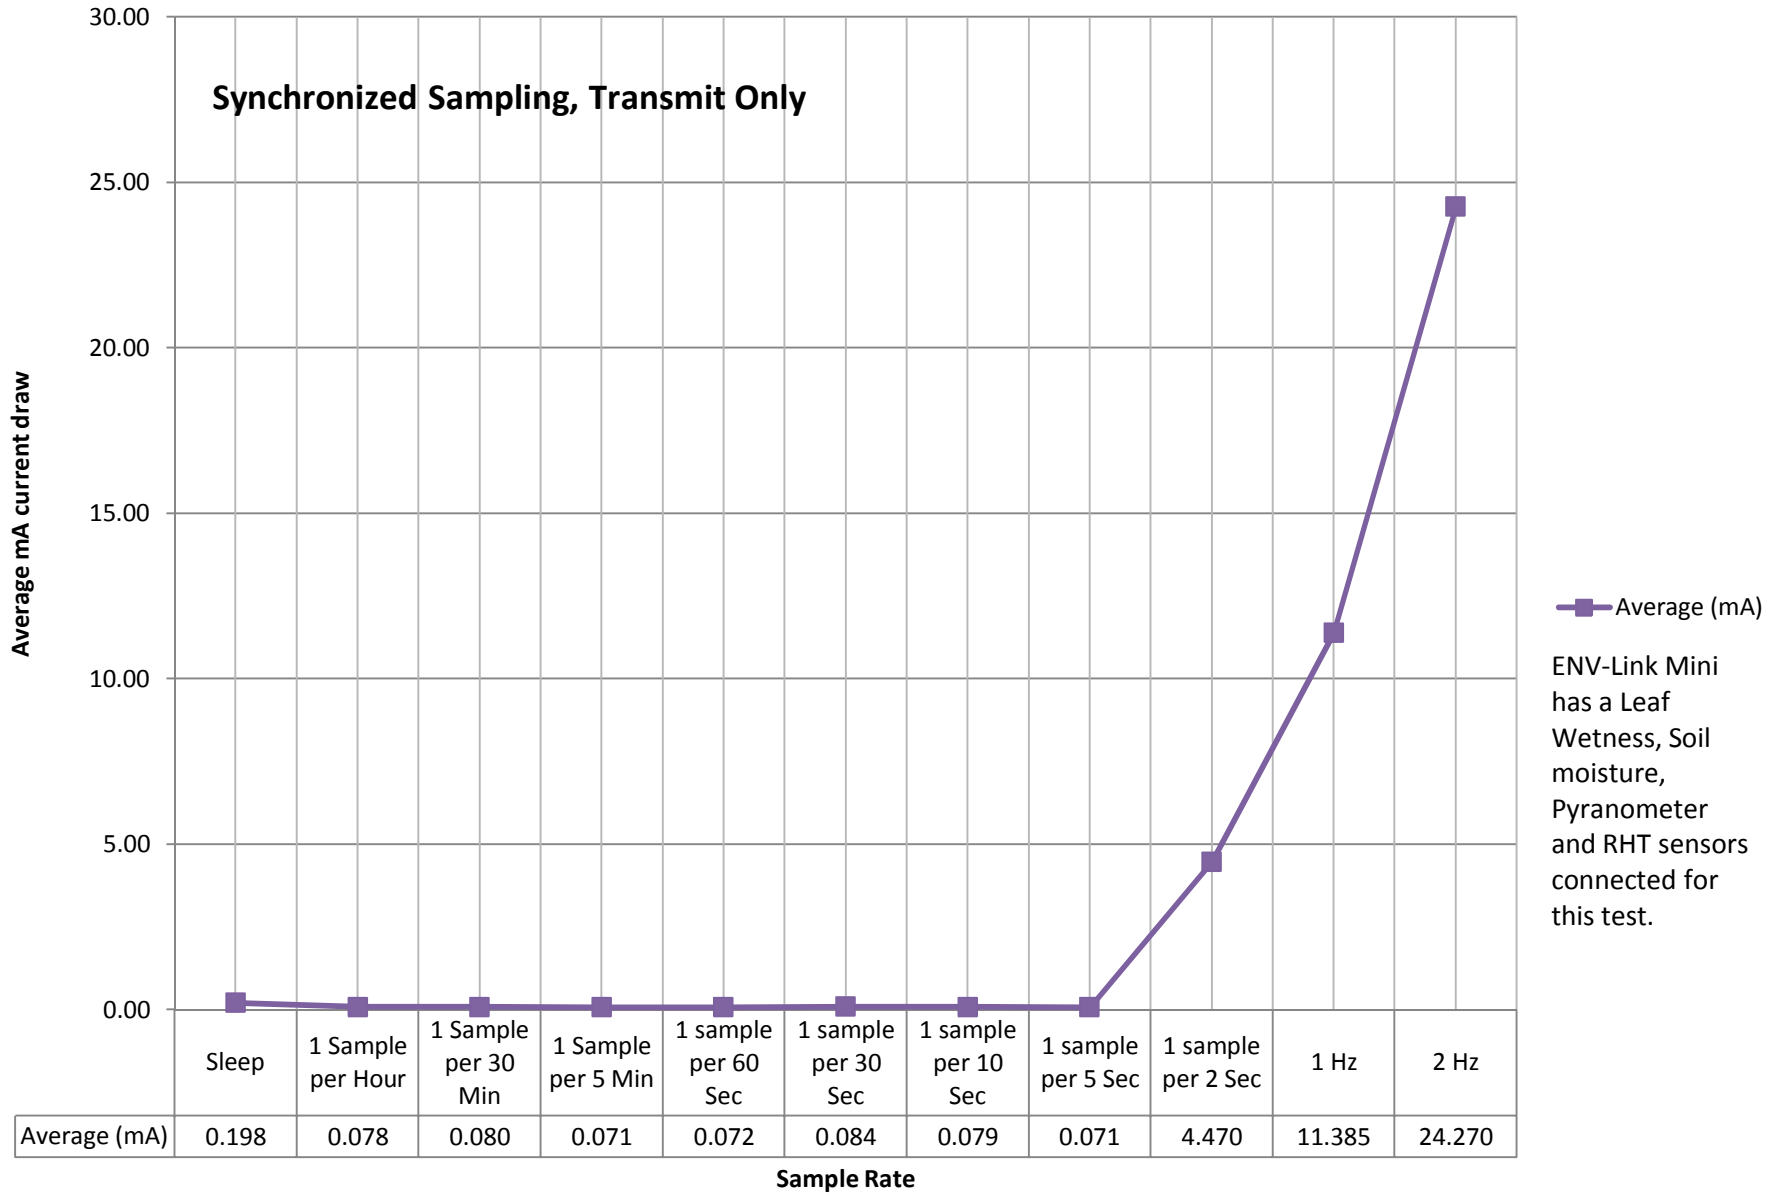

ENV-Link Mini LXRS v8.2

Synchronized Sampling, Transmit Only

—■ Average (mA)

ENV-Link Mini has a Leaf Wetness, Soil moisture, Pyranometer and RHT sensors connected for this test.