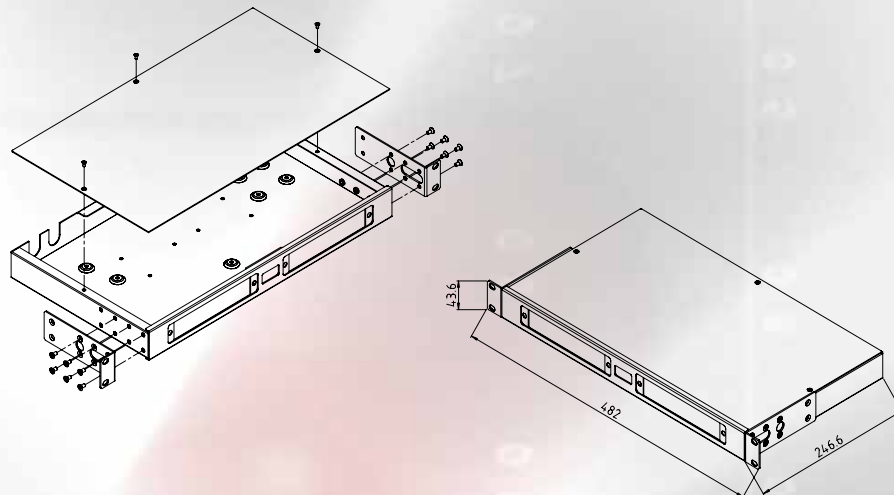

MSS Fixed Rack Mount Enclosures

Product Details:

The MSS 19" rack mount Fixed enclosures offer the installer an affordable product of compact design perfect for small cabinets or wherever space is limited. The rack mount Enclosures ensure stability due to its ridged design and ease of use.

Available only in a modular coupler panel version capable of housing ST, SC, LC, FC, MTRJ.

Features and Benefits:

- Compact Design
- Tough and Durable Steel
- Supports a wide range of splice cassettes
- Accommodates up to 24 fibres (48 for LC)
- Access via screw lid
- 20mm rear gland holes

MSS-1RU-F-24MOD	
Size	43.6mmH x 482mmW x 246.6mmD
Coupler Panels	2
Colour	Grey
Compound	Steel
Weight	2.90 kg

* Utilizes Modular Coupler panels

Ordering Information

Product Code	Description
MSS-1RU-F-24MOD	1RU Fixed - Modular 2 Panel up to 24 fibre (250mm deep)