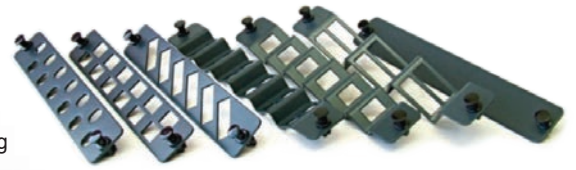

MSS Angled Coupler Panels Product Details:

MSS Angled Coupler Panels support a wide variety of panel configurations including ST Simplex, SC Duplex, SC Simplex, LC Duplex and MTRJ and also numbered if required. Our coupler panels are made from steel and clip into the MSS Rack Mount and Wall Box range of modular Enclosures.

Our Coupler Panels use simple but effective push and pull locking clips to secure. Custom configurations are available.

Angled Coupler Panel Dimensions:

PNL-SC12-S-A-1/12R

Ordering Information:

SC Panels	Angled Product Code		
	Un-Numbered	Numbered (Left)	Numbered (Right)
SC Simplex (6 Port/6 Fibre)	PNL-SC6-S-A		
SC Simplex (12 Port/12 Fibre)		PNL-SC12-S-A-1/12L	PNL-SC12-S-A-1/12R
SC Duplex (6 Port/12 Fibre)	PNL-SC12-D-A	PNL-SC12-D-A1/12L	PNL-SC12-D-A1/12R
		PNL-SC12-D-A13/24L	PNL-SC12-D-A13/24R
		PNL-SC12-D-A25/36L	PNL-SC12-D-A25/36R
		PNL-SC12-D-A37/48L	PNL-SC12-D-A37/48R
		PNL-SC12-D-A49/60L	PNL-SC12-D-A49/60R
		PNL-SC12-D-A61/72L	PNL-SC12-D-A61/72R
		PNL-SC12-D-A61/75L	PNL-SC12-D-A61/75R
		PNL-SC12-D-A73/84L	PNL-SC12-D-A73/84R
		PNL-SC12-D-A85/96L	PNL-SC12-D-A85/96R
		PNL-SC12-D-A87/96L	PNL-SC12-D-A87/96R
	PNL-SC12-DA97/108L	PNL-SC12-D-A97/108R	
		PNL-SC12-DA109/120	
		PNL-SC12-DA121/132	

ST Panels	Angled Product Code		
	Un-Numbered	Numbered (Left)	Numbered (Right)
ST Simplex (6 Port/6 Fibre)	PNL-ST6-A		
ST Simplex (12 Port/12 Fibre)		PNL-ST12-A1/12L	PNL-ST12-A1/12R
			PNL-ST12-A13/24R

LC Panels	Angled Product Code		
	Un-Numbered	Numbered (Left)	Numbered (Right)
LC Duplex (12 Port/24 Fibre)		PNL-SC12-S-A-1/12L	PNL-SC12-S-A-1/12R
			PNL-SC12-S-A13/24R
LC Duplex (24 Port/48 Fibre)		PNL-LC24-D-A1/24L	
		PNL-LC24DA25/48L	PNL-LC24-D-A25/48R
		PNL-LC24DA49/72L	PNL-LC24-D-A49/72R
		PNL-LC24DA73/96L	PNL-LC24-D-A73/96R
		PNL-LC24DA97/120L	PNL-LC24DA97/120R
		PNL-LC24DA121/144L	PNL-LC24DA121/144R
			PNL-LC24DA145/168R
			PNL-LC24DA169/192R
			PNL-LC24DA193/216R
			PNL-LC24DA217/240R
	PNL-LC24DA241/264R		
	PNL-LC24DA265/288R		