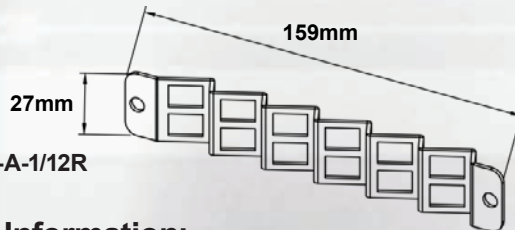

MSS Angled Coupler Panels Product Details:

MSS Angled Coupler Panels support a wide variety of panel configurations including ST Simplex, SC Duplex, SC Simplex, LC Duplex and MTRJ and also numbered if required. Our coupler panels are made from steel and clip into the MSS Rack Mount and Wall Box range of modular Enclosures.

Our Coupler Panels use simple but effective push and pull locking clips to secure. Custom configurations are available.

Angled Coupler Panel Dimensions:

PNL-SC12-S-A-1/12R

Ordering Information:

SC Panels	Angled Product Code		
	Un-Numbered	Numbered (Left)	Numbered (Right)
SC Simplex (6 Port/6 Fibre)	PNL-SC6-S-A		
SC Simplex (12 Port/12 Fibre)		PNL-SC12-S-A-1/12L	PNL-SC12-S-A-1/12R
SC Duplex (6 Port/12 Fibre)	PNL-SC12-D-A	PNL-SC12-D-A1/12L	PNL-SC12-D-A1/12R
		PNL-SC12-D-A13/24L	PNL-SC12-D-A13/24R
		PNL-SC12-D-A25/36L	PNL-SC12-D-A25/36R
		PNL-SC12-D-A37/48L	PNL-SC12-D-A37/48R
		PNL-SC12-D-A49/60L	PNL-SC12-D-A49/60R
		PNL-SC12-D-A61/72L	PNL-SC12-D-A61/72R
		PNL-SC12-D-A61/75L	PNL-SC12-D-A61/75R
		PNL-SC12-D-A73/84L	PNL-SC12-D-A73/84R
		PNL-SC12-D-A85/96L	PNL-SC12-D-A85/96R
		PNL-SC12-D-A87/96L	PNL-SC12-D-A87/96R
	PNL-SC12-DA97/108L	PNL-SC12-D-A97/108R	
		PNL-SC12-DA109/120	
		PNL-SC12-DA121/132	

LC Panels	Angled Product Code		
	Un-Numbered	Numbered (Left)	Numbered (Right)
LC Duplex (12 Port/24 Fibre)		PNL-SC12-S-A-1/12L	PNL-SC12-S-A-1/12R
			PNL-SC12-S-A13/24R
LC Duplex (24 Port/48 Fibre)		PNL-LC24-D-A1/24L	
		PNL-LC24DA25/48L	PNL-LC24-D-A25/48R
		PNL-LC24DA49/72L	PNL-LC24-D-A49/72R
		PNL-LC24DA73/96L	PNL-LC24-D-A73/96R
		PNL-LC24DA97/120L	PNL-LC24DA97/120R
		PNL-LC24DA121/144L	PNL-LC24DA121/144R
			PNL-LC24DA145/168R
			PNL-LC24DA169/192R
			PNL-LC24DA193/216R
			PNL-LC24DA217/240R
	PNL-LC24DA241/264R		
	PNL-LC24DA265/288R		