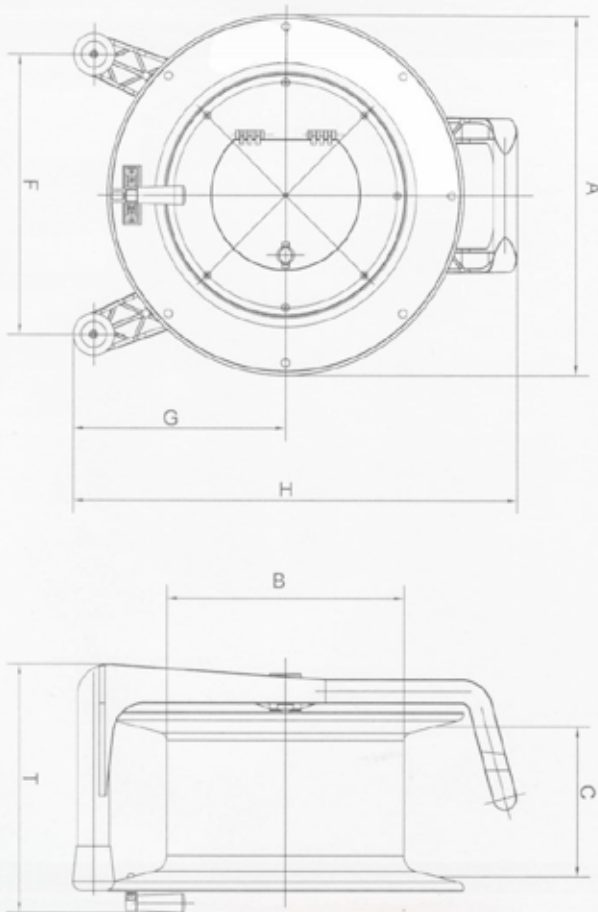

Deployable Reels

Deployable Reels

Product Details:

These heavy duty light weight deployable reels provide the ideal solution for running fibre optic cable for temporary connections. The latching door provides a secure area inside the drum for protection of the internal fibre optic connectors. Reels are easily transportable, come in 3 sizes offering varying cable lengths from 100 metres to 600 metres (see table below) and are manufactured from heavy duty Rubberised Plastic. MSS Fibre Systems can provide these reels loaded with the fibre cable and connectors of your choice supplied fully tested ready for deployment.

DR310	DR380	DR450
A: 310mm	A: 380mm	A: 445mm
B: 170mm	B: 236mm	B: 296mm
C: 132mm	C: 182mm	C: 187mm
F: 263mm	F: 310mm	F: 345mm
G: 174mm	G: 231mm	G: 266mm
H: 367mm	H: 491mm	H: 555mm
T: 229mm	T: 291mm	T: 310mm

Product Code	Approximate maximum cable length in metres			Version / Weight
	Ø 4.5 mm	Ø 6 mm	Ø 7.5 mm	
MSS-DR310	250 MTR	150 MTR	100 MTR	1.78KG
MSS-DR380	450 MTR	300 MTR	180 MTR	4.35KG
MSS-DR450	600 MTR	400 MTR	220 MTR	5.14KG