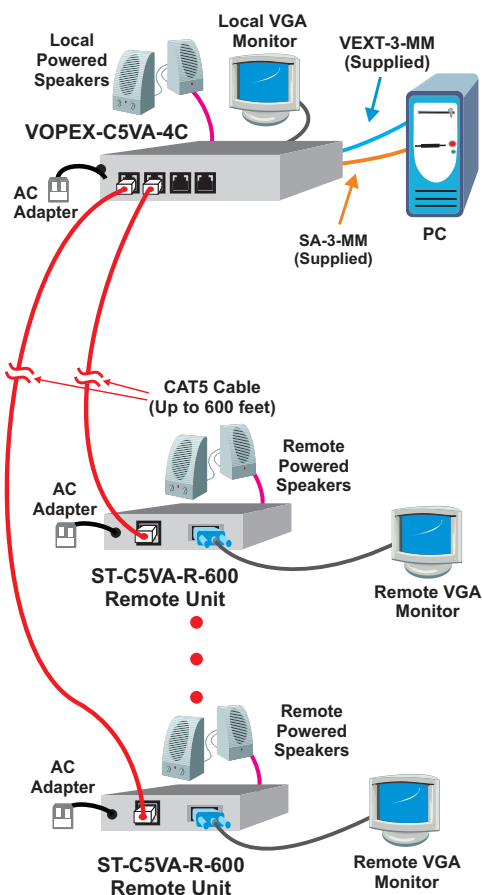

Configuration and Cable Illustration

Distances and Resolutions for CAT5/CAT5e and CAT6 Cables

Cable	Distance (feet)	Resolution
CAT5/CAT5e (UTP)	600	1024x768 at 60Hz
	400	1280x1024 at 60Hz
	300	1600x1200 at 60Hz
	100	1920x1440 at 60Hz
CAT5/CAT5e (STP) CAT6 (UTP)	300	1024x768 at 60Hz
	200	1280x1024 at 60Hz
	100	1920x1440 at 60Hz