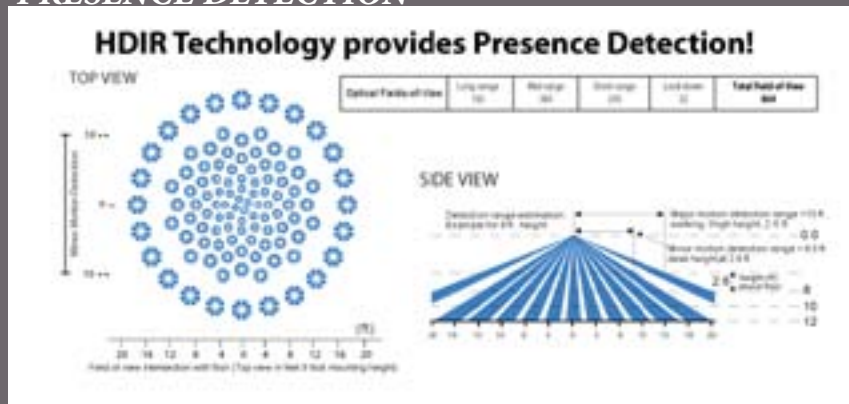

SPECIFIERS SHOULD KNOW...

Not all occupancy sensors are equal. Talk to your specifiers about a quantifiable measure of sensor quality. FIELD-OF-VIEW measures the number of unique detection areas in a given sensor range. All manufacturers know the field of view, however many do not mention in data-sheets focusing on a more general square footage of detection.

NEW SENSOR SOLUTIONS

- Minor motion sensitivity in greater areas than the competitors solutions
- Industry first sensor with 4,000 square foot coverage at 9 foot mounting height
- High bay sensor that provides adjustable sensitivity and connects to smart powerpacks
- All of our sensors are compatible with all powerpacks