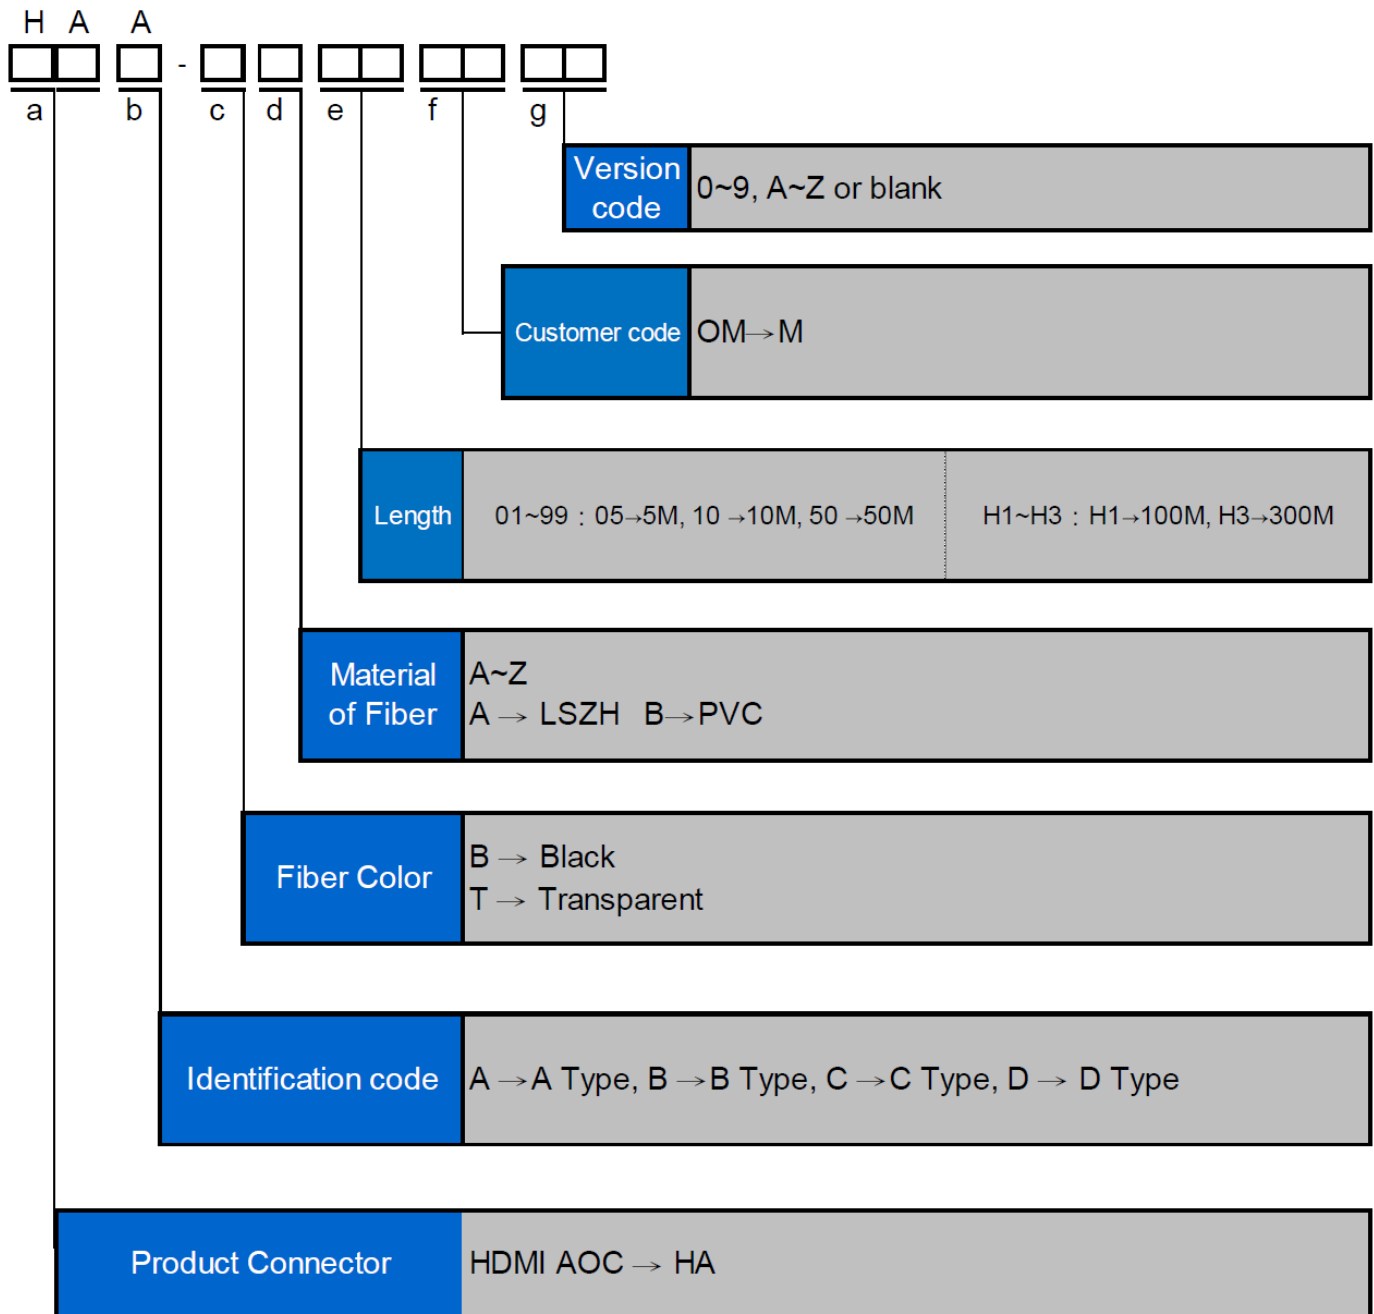

HDMI Active Optical Cable (Preliminary)

Features

- Compliant to link with all HDMI A-type connector devices
- Compliant with HDMI 1.4a version
- Fiber length 10/30/50/100m
- No EMI issue
- Easy to installation with optical fiber cable
- Pluggable and hot-swappable
- Support 3D/1080p/ 1080i/ 720p format
- Support HDCP/ EDID/ CEC / DDC
- Support audio
- Data rate: 10.2 Gbps
- Blu-ray, DVR, projector, video games, computers and mobile to Full HD display

Overview

HDMI Active Optical Cable series are ideal and convenient solution for signals transmission with all HDMI connector devices. HDMI Active Optical Cable series provide high quality, real time and great distances solution with our core technology in fiber. It can transmit HDMI signals maximum distance up to 1000 feet. It is feasible to connect any HDMI devices such as Blu-ray, DVR, projector, video games, computers and mobile to enjoy the high quality display.

Applications

HDMI Active Optical Cable (Preliminary)

Specifications

HDMI Signal Input & Output	
Support HDMI ver.	HDMI 1.4a
Video format	3D/ 1080p/ 1080i/ 720p
Data rates	10.2 Gbps
Support features	HDCP/ EDID/ CEC / DDC
Signal input & output connector	HDMI A-type (Plug)
Audio support	Yes
Fiber length	10/30/50/100m

General	
Voltage	5V DC
Power supplied connector	USB @Sink[RX] (Plug)
Operating temperature	0°C to 60°C
Humidity	0% ~ 85% RH

HDMI Active Optical Cable (Preliminary)

Ordering Information

* Please contact us for the released types.