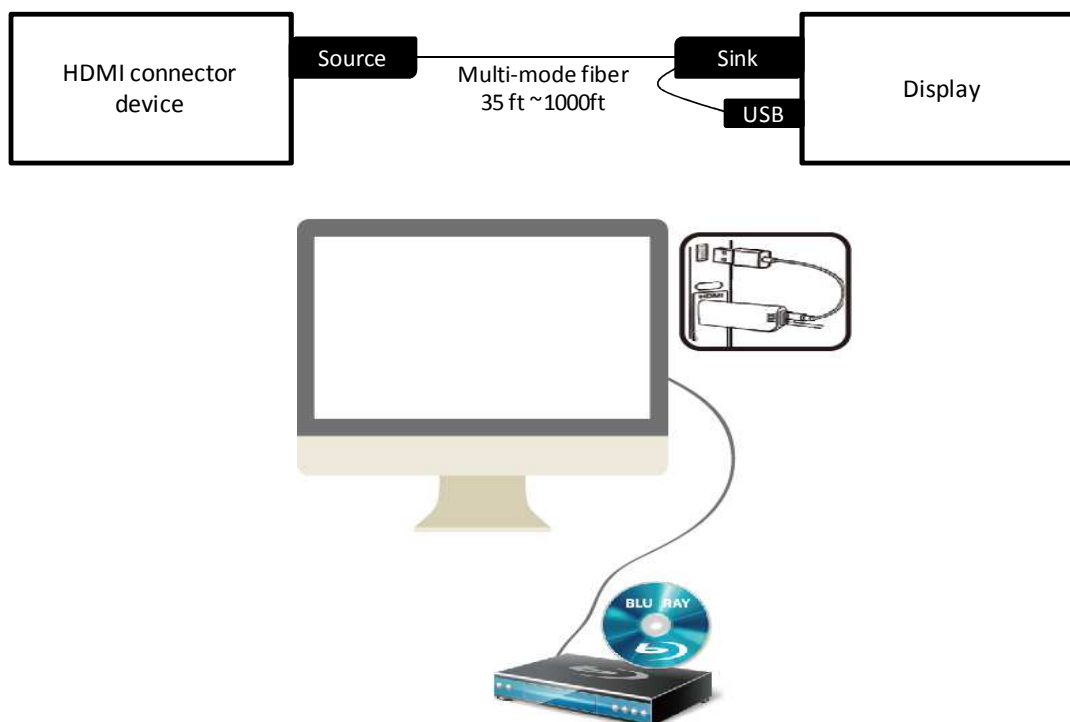

HDMI Active Optical Cable (Preliminary)

Features

- Compliant to link with all HDMI A-type connector devices
- Compliant with HDMI 1.4a version
- Fiber length 10/30/50/100m
- No EMI issue
- Easy to installation with optical fiber cable
- Pluggable and hot-swappable
- Support 3D/1080p/ 1080i/ 720p format
- Support HDCP/ EDID/ CEC / DDC
- Support audio
- Data rate: 10.2 Gbps
- Blu-ray, DVR, projector, video games, computers and mobile to Full HD display

Overview

HDMI Active Optical Cable series are ideal and convenient solution for signals transmission with all HDMI connector devices. HDMI Active Optical Cable series provide high quality, real time and great distances solution with our core technology in fiber. It can transmit HDMI signals maximum distance up to 1000 feet. It is feasible to connect any HDMI devices such as Blu-ray, DVR, projector, video games, computers and mobile to enjoy the high quality display.

Applications

HDMI Active Optical Cable (Preliminary)

Specifications

HDMI Signal Input & Output	
Support HDMI ver.	HDMI 1.4a
Video format	3D/ 1080p/ 1080i/ 720p
Data rates	10.2 Gbps
Support features	HDCP/ EDID/ CEC / DDC
Signal input & output connector	HDMI A-type (Plug)
Audio support	Yes
Fiber length	10/30/50/100m

General	
Voltage	5V DC
Power supplied connector	USB @Sink[RX] (Plug)
Operating temperature	0°C to 60°C
Humidity	0% ~ 85% RH

HDMI Active Optical Cable (Preliminary)

Ordering Information

* Please contact us for the released types.