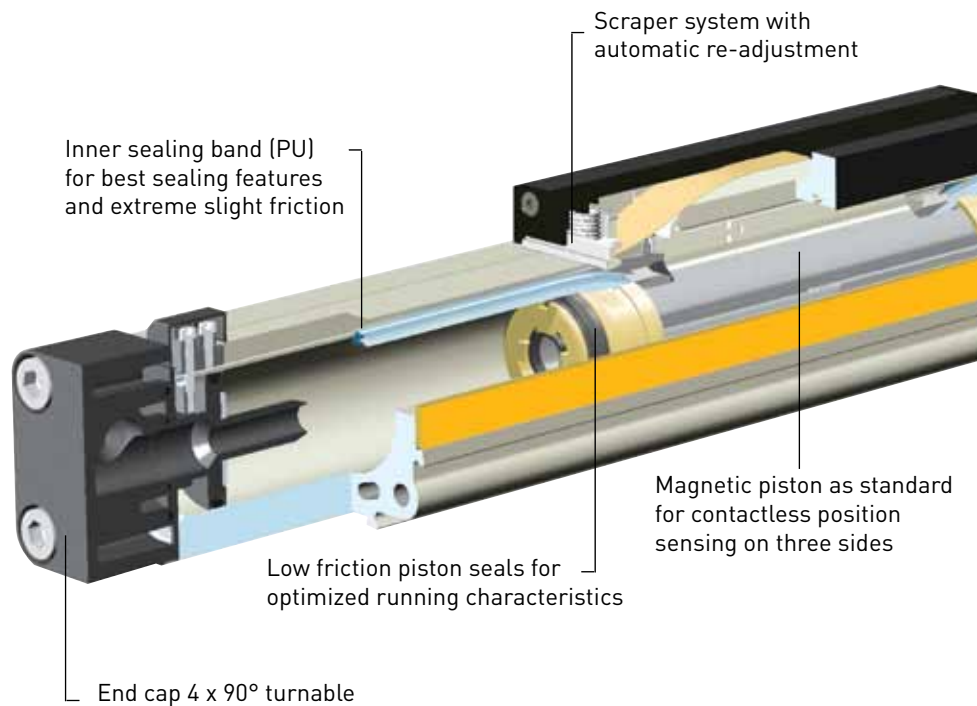

Pneumatic Line

Piston diameters \varnothing 25 - 63 mm

- Completely modular design
- Integrated dovetail rails on 3 sides for linear guides, mounting elements, mid section support and magnetic switches
- Space saving due to compact design
- Internal guide (basic version)
- High loads and moments
- Long lifetime and high service intervals
- Integrated air passages for one-sided air connection for convenient mounting
- For a wide range of loads, speeds and motion profiles

- Very long lifetime and lowest leakage
- Compatible with the comprehensive ORIGA OSP System Component Range

ar Drives OSP-L

Stroke length up to 6000 mm

With integrated 3/2 way valves

- Compact unit, ready to be connected
- Optimal control of the cylinder
- Excellent positioning characteristics
- High flow rate
- Integrated operation indicator
- With speed control valve and manual override
- Free choice of the air connection because of 4 x 90° turnable VOE-valves

Starline

Recirculating ball bearing guide for very high loads and precision

- Polished and hardened steel guide rail
- For very high loads in all directions
- Integrated wiper system
- Option: Variable stop for simple stroke limitation

Adjustable end cushioning of both ends are standards

Modular system components are simply clamped on.

Variable stop for Starline provides simple stroke limitation

- For each cylinder diameter, two types of shock absorbers are available
- Easy to retrofit
- Steplessly adjustable over the whole stroke length