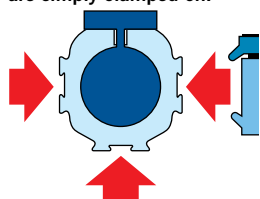

Starline

Recirculating ball bearing guide for very high loads and precision

- Polished and hardened steel guide rail
- For very high loads in all directions
- Integrated wiper system
- Option: Variable stop for simple stroke limitation

Adjustable end cushioning of both ends are standards

Modular system components are simply clamped on.

Variable stop for Starline provides simple stroke limitation

- For each cylinder diameter, two types of shock absorbers are available
- Easy to retrofit
- Steplessly adjustable over the whole stroke length