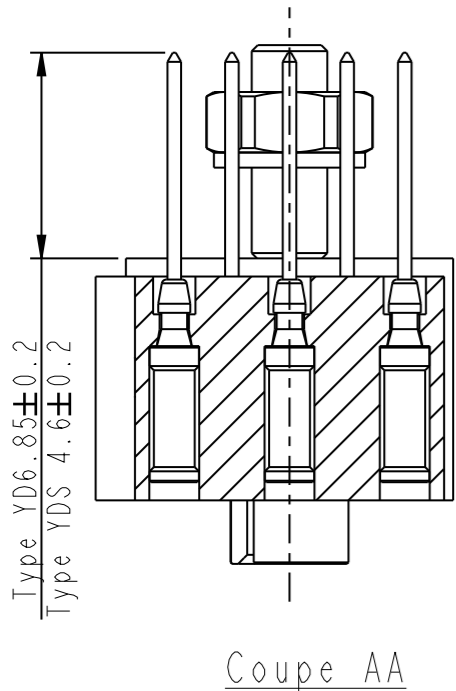

DANS LE BUT CONSTANT D'AMELIORER SES PRODUITS, Amphenol Socapex SE RESERVE LE DROIT D'EN MODIFIER TOUTE COTE OU CARACTERISTIQUE.
IMP 036 A

HDAS SERIES

External dimension for a female receptacle with 253 signal contacts type YD
 Part number: HDAS E 253 YDx -000 xx (define the x with the drawing)
 The connector is delivered with fittings
 Fittings are not assembled in the connector, coupling torque: 0.25 Nm

DEV-169-N014

MODIFICATIONS	A	Plan original	ECHELLE	Amphenol Socapex	DESSIN: GIMENES le 27.04.06	
	C	29/04/09	2,000		TECHNIQUE: Tagand M le 29/04/09	
				BP 29 - 74311 THYEZ CEDEX	C	
					169-PLC-496-00	1/1