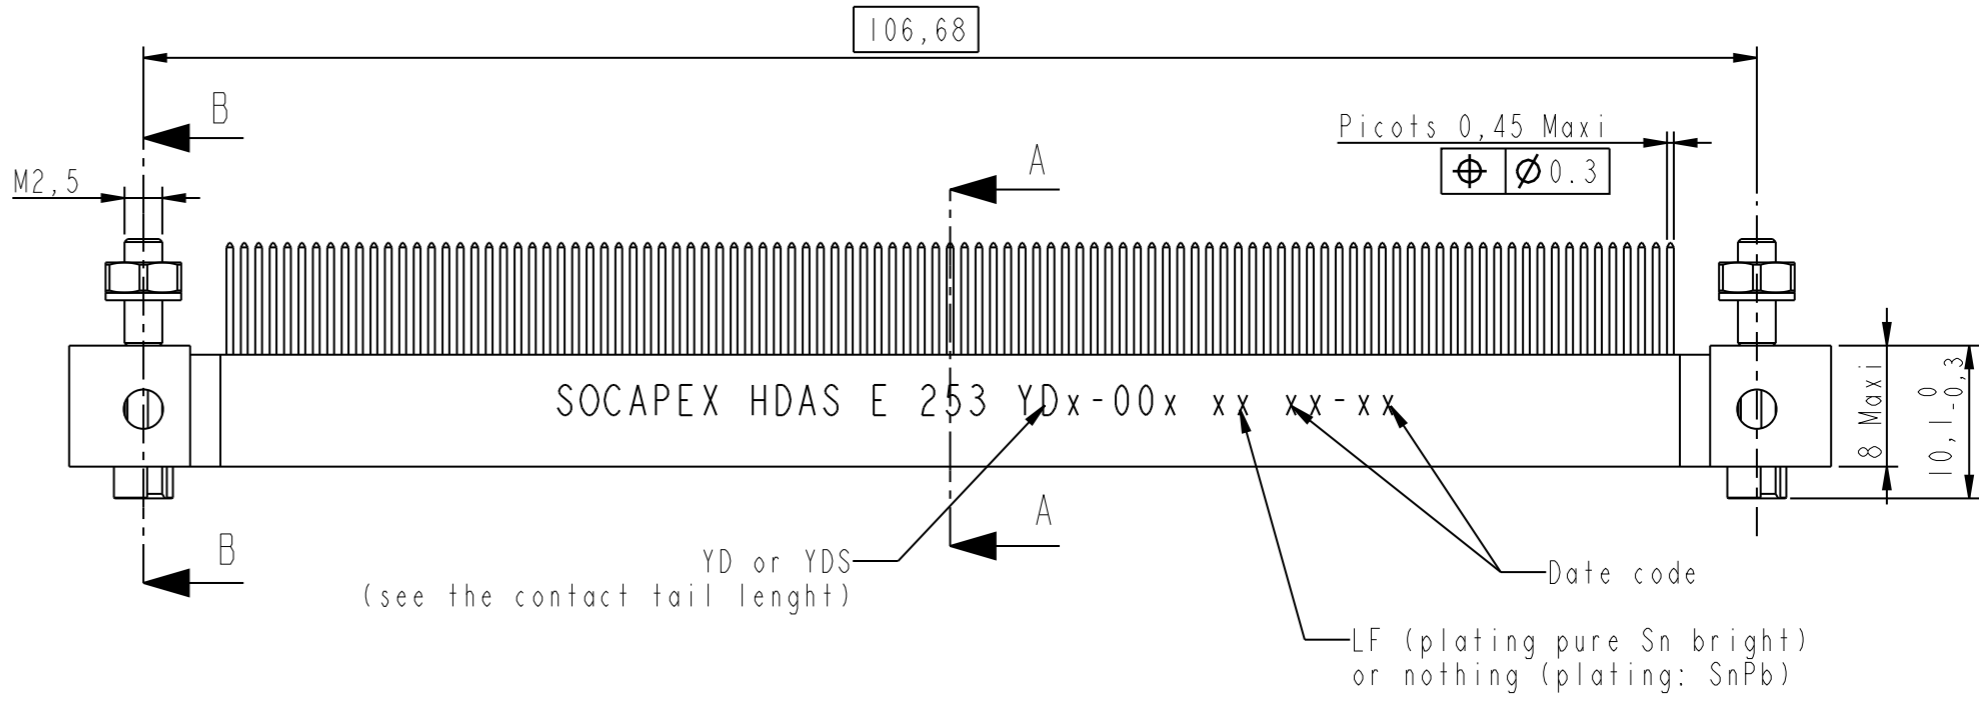

DANS LE BUT CONSTANT D'AMELIORER SES PRODUITS, Amphenol Socapex SE RESERVE LE DROIT D'EN MODIFIER TOUTE COTE OU CARACTERISTIQUE.
IMP 036 A

HDAS SERIES

External dimension for a female receptacle with 253 signal contacts type YD
 Part number: HDAS E 253 YDx -000 xx (define the x with the drawing)
 The connector is delivered with fittings
 Fittings are not assembled in the connector, coupling torque: 0.25 Nm

DEV-169-N014

MODIFICATIONS	A	Plan original	ECHELLE	Amphenol Socapex	DESSIN: GIMENES le 27.04.06	
	C	29/04/09	2,000		TECHNIQUE: Tagand M le 29/04/09	
				BP 29 - 74311 THYEZ CEDEX	C	
					169-PLC-496-00	1/1