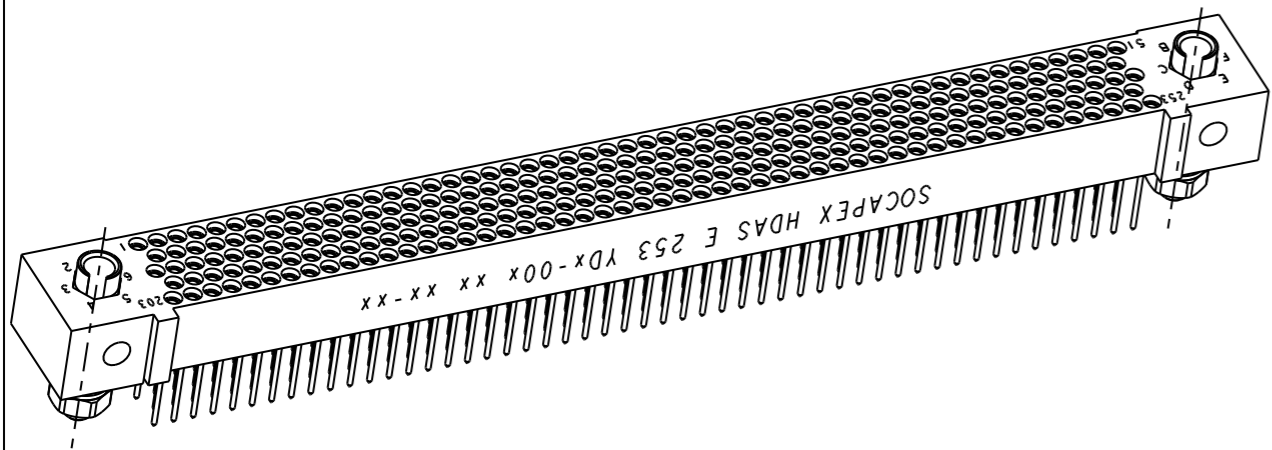

DANS LE BUT CONSTANT D'AMELIORER SES PRODUITS, Amphenol Socapex SE RESERVE LE DROIT D'EN MODIFIER TOUTE COTE OU CARACTERISTIQUE.
IMP 036 A

HDAS SERIES

External dimension for a female receptacle with 253 signal contacts type YD
 Part number: HDAS E 253 YDx -000 xx (define the x with the drawing)
 The connector is delivered with fittings
 Fittings are not assembled in the connector, coupling torque: 0.25 Nm

DEV-169-N014

MODIFICATIONS	A	Plan original	ECHELLE	Amphenol Socapex	DESSIN: GIMENES le 27.04.06	
	C	29/04/09	2,000		TECHNIQUE: Tagand M le 29/04/09	
				BP 29 - 74311 THYEZ CEDEX	C	
					169-PLC-496-00	1/1