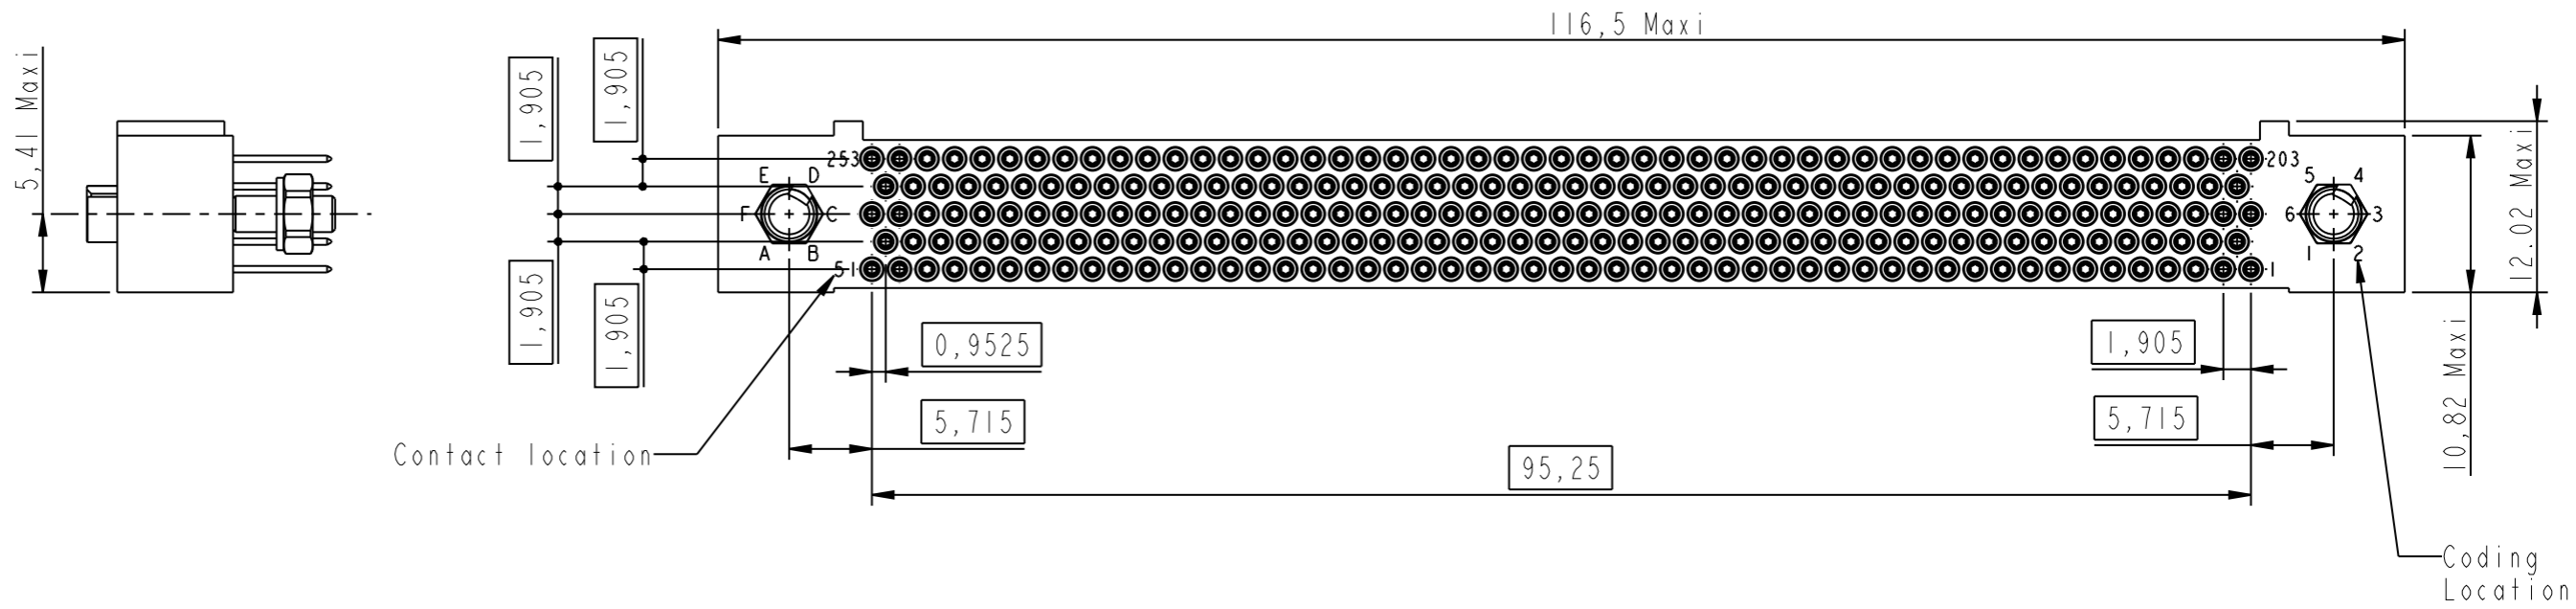

DANS LE BUT CONSTANT D'AMELIORER SES PRODUITS, Amphenol Socapex SE RESERVE LE DROIT D'EN MODIFIER TOUTE COTE OU CARACTERISTIQUE.
IMP 036 A

HDAS SERIES

External dimension for a female receptacle with 253 signal contacts type YD
 Part number: HDAS E 253 YDx -000 xx (define the x with the drawing)
 The connector is delivered with fittings
 Fittings are not assembled in the connector, coupling torque: 0.25 Nm

DEV-169-N014

MODIFICATIONS	A	Plan original	ECHELLE	Amphenol Socapex	DESSIN: GIMENES le 27.04.06	
	C	29/04/09	2,000		TECHNIQUE: Tagand M le 29/04/09	
				BP 29 - 74311 THYEZ CEDEX	C	
					169-PLC-496-00	1/1