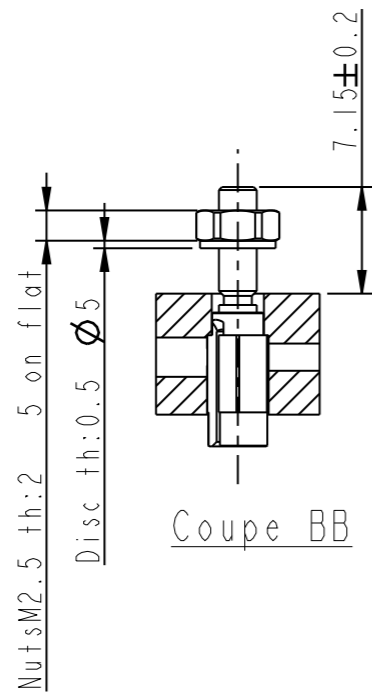

DANS LE BUT CONSTANT D'AMELIORER SES PRODUITS, Amphenol Socapex SE RESERVE LE DROIT D'EN MODIFIER TOUTE COTE OU CARACTERISTIQUE.
IMP 036 A

HDAS SERIES

External dimension for a female receptacle with 253 signal contacts type YD
 Part number: HDAS E 253 YDx -000 xx (define the x with the drawing)
 The connector is delivered with fittings
 Fittings are not assembled in the connector, coupling torque: 0.25 Nm

DEV-169-N014

MODIFICATIONS	A	Plan original	ECHELLE	Amphenol Socapex	DESSIN: GIMENES le 27.04.06	
	C	29/04/09	2,000		TECHNIQUE: Tagand M le 29/04/09	
				BP 29 - 74311 THYEZ CEDEX	C	
					169-PLC-496-00	1/1