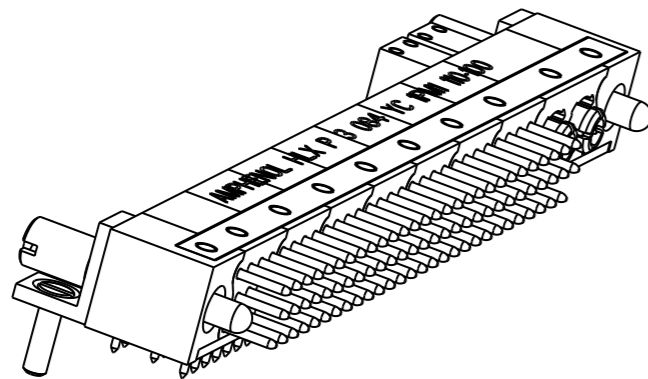

DANS LE BUT CONSTANT D'AMELIORER SES PRODUITS, Amphenol Socapex SE RESERVE LE DROIT D'EN MODIFIER TOUTE COTE OU CARACTERISTIQUE.  
IMP 036 A

Coaxial contact HLX M032

HiLinX series  
 - Plug external dimension with 84 signal contact type YC and 2 coaxial cavities  
 - Part number: HLX P 3 084 YC 1PM1 110-100  
 - Coaxial contacts are not sale with the connector  
 - Coaxial part number: HLX M032 (other coaxial contact termination ar available)

MODIFICATIONS	A	Plan original	ECHELLE	Amphenol Socapex	DESSIN: TAGAND M le 30/09/2008					
			3,000			TECHNIQUE: SERASSET M le 01/10/08				
			⊕	BP 29 - 74311 THYEZ CEDEX	A					
					169-PLC-658-00 1/1					