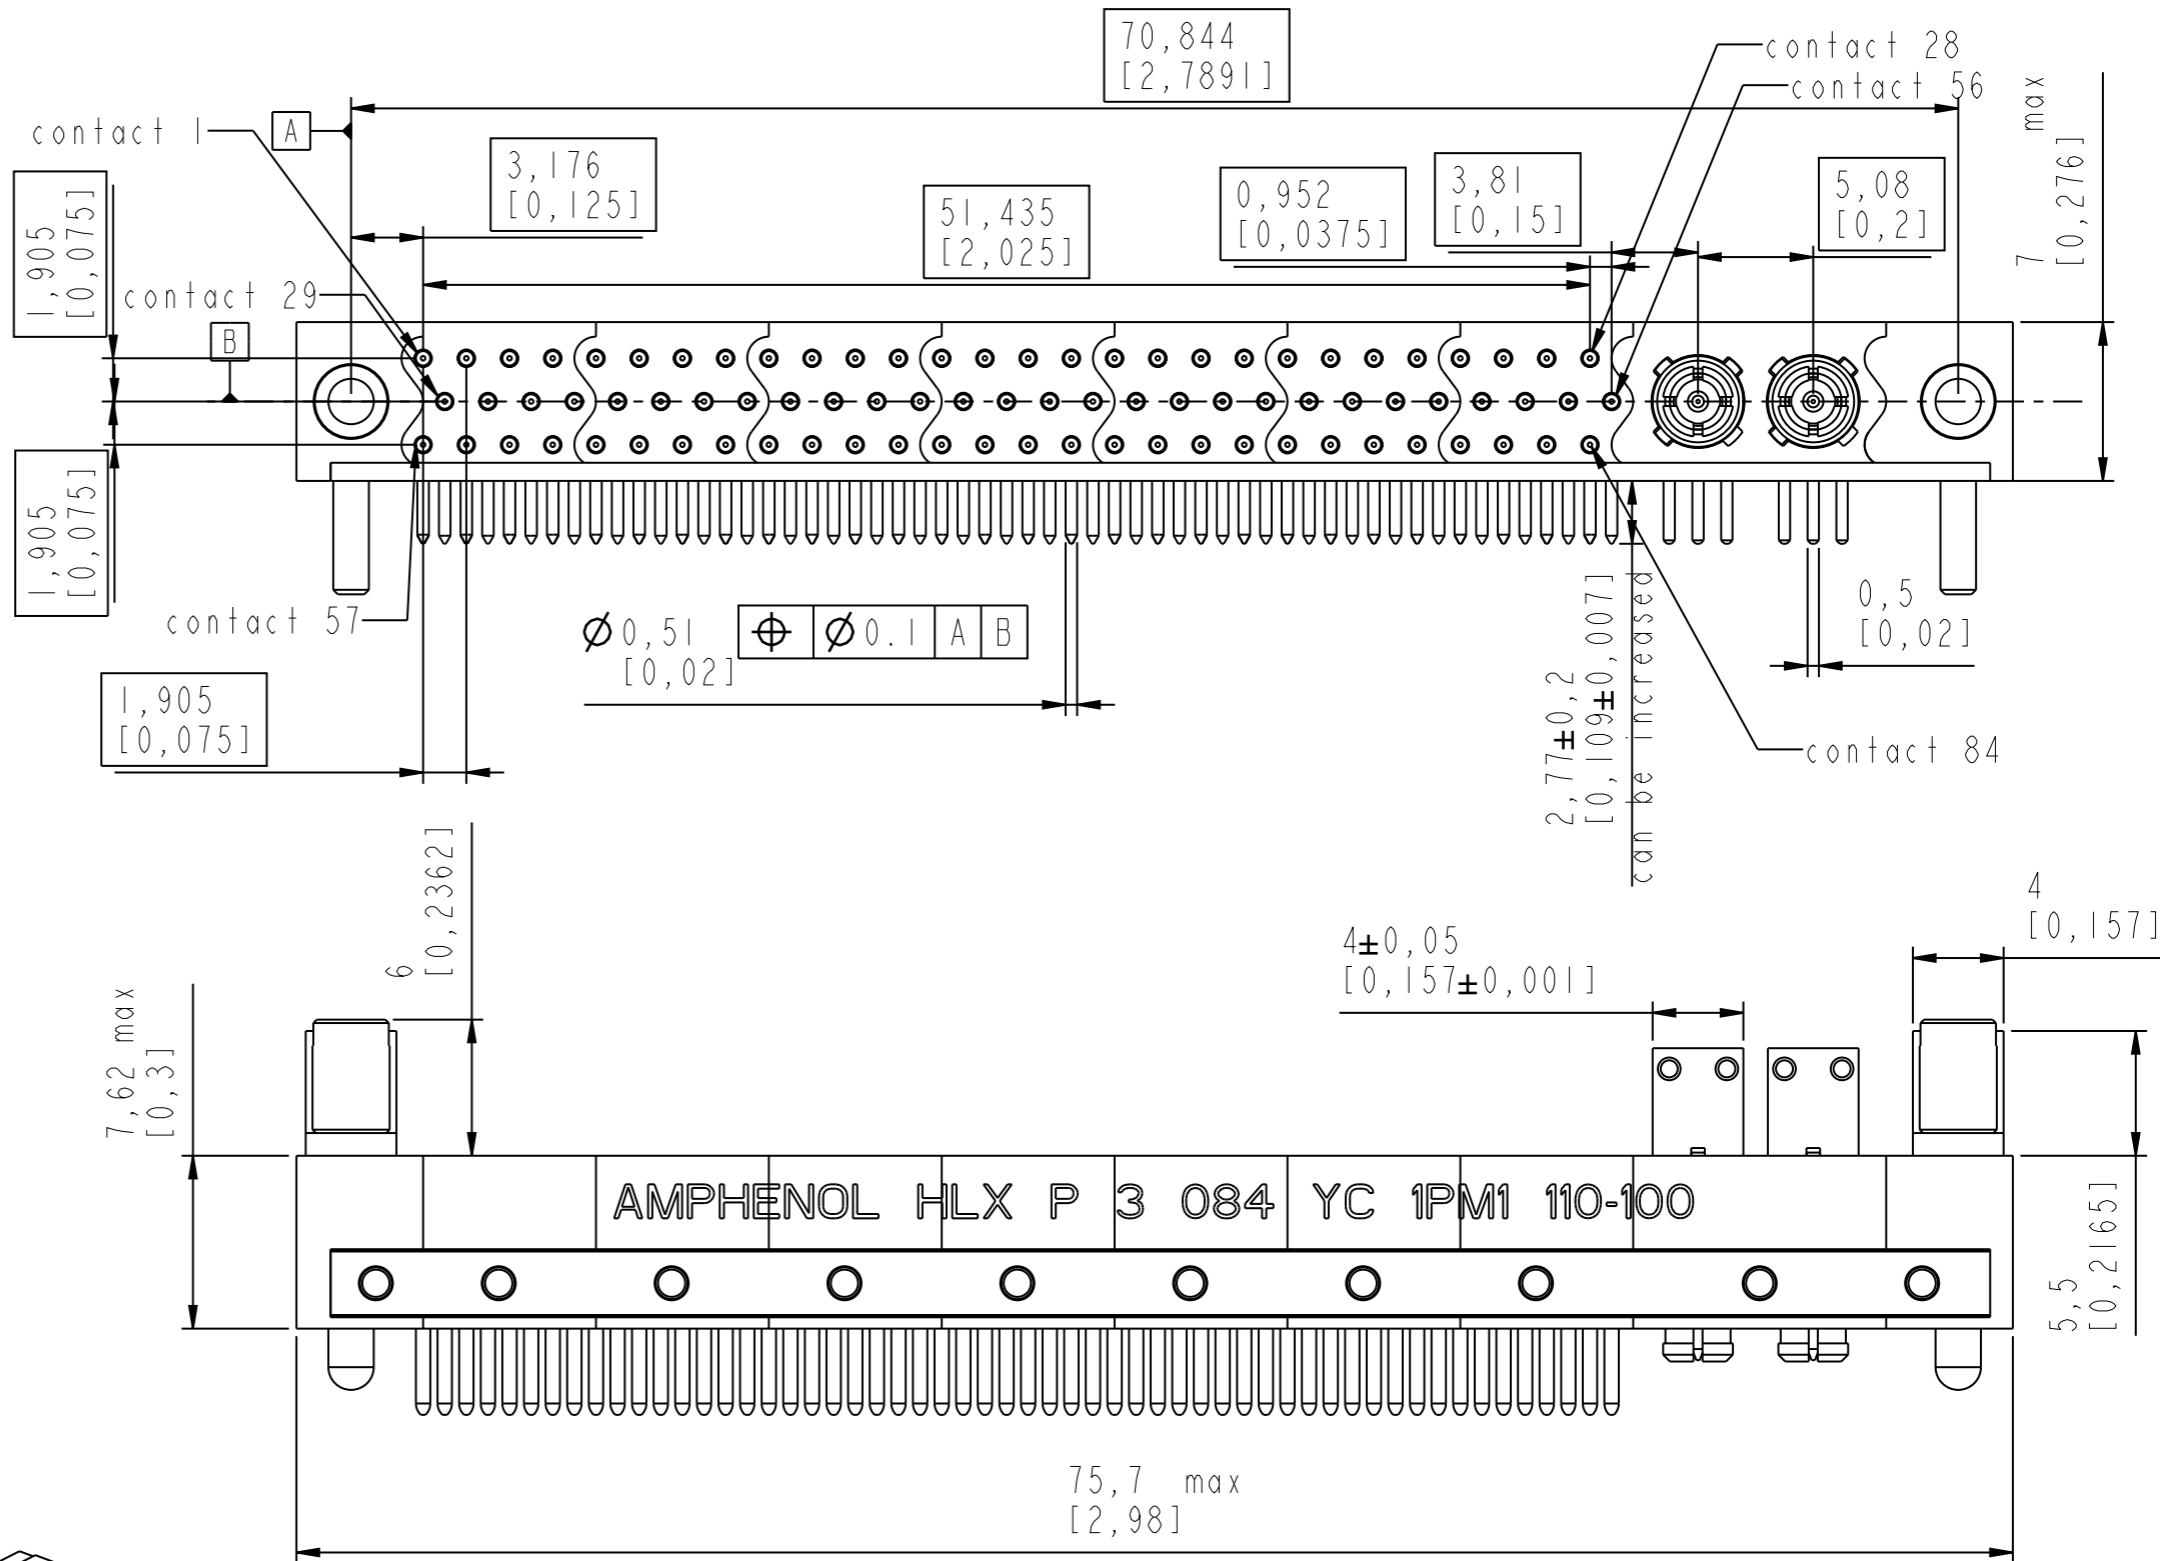

DANS LE BUT CONSTANT D'AMELIORER SES PRODUITS, Amphenol Socapex SE RESERVE LE DROIT D'EN MODIFIER TOUTE COTE OU CARACTERISTIQUE.  
IMP 036 A

Coaxial contact HLX M032

HiLinX series  
 - Plug external dimension with 84 signal contact type YC and 2 coaxial cavities  
 - Part number: HLX P 3 084 YC 1PM1 110-100  
 - Coaxial contacts are not sale with the connector  
 - Coaxial part number: HLX M032 (other coaxial contact termination ar available)

MODIFICATIONS	A	Plan original	ECHELLE	Amphenol Socapex	DESSIN: TAGAND M le 30/09/2008					
			3,000			TECHNIQUE: SERASSET M le 01/10/08				
			⊕	BP 29 - 74311 THYEZ CEDEX	A					
					169-PLC-658-00 1/1					