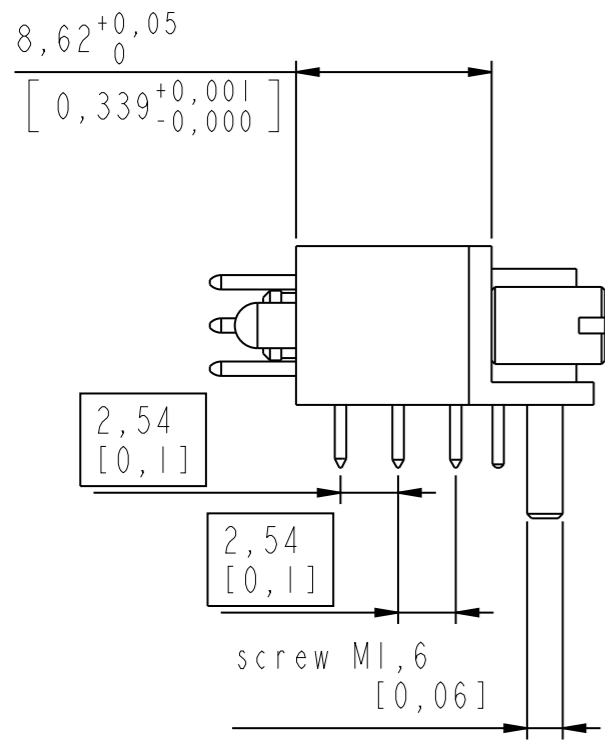

DANS LE BUT CONSTANT D'AMELIORER SES PRODUITS, Amphenol Socapex SE RESERVE LE DROIT D'EN MODIFIER TOUTE COTE OU CARACTERISTIQUE.  
IMP 036 A

Coaxial contact HLX M032

HiLinX series  
 - Plug external dimension with 84 signal contact type YC and 2 coaxial cavities  
 - Part number: HLX P 3 084 YC 1PM1 110-100  
 - Coaxial contacts are not sale with the connector  
 - Coaxial part number: HLX M032 (other coaxial contact termination ar available)

MODIFICATIONS	A	Plan original	ECHELLE	Amphenol Socapex	DESSIN: TAGAND M le 30/09/2008					
			3,000			TECHNIQUE: SERASSET M le 01/10/08				
			⊕	BP 29 - 74311 THYEZ CEDEX	A					
					169-PLC-658-00 1/1					