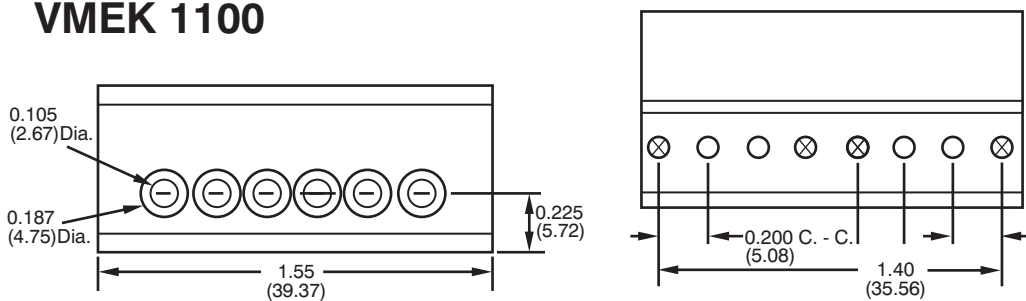

VME Assembly

Fixed Panel Knobs

VMEK 1000

VMEK 1100

I.D. Plates

	A
VMEP5050	0.748
VMEP5150	1.55
VMEP5350	2.32

6061/T6 Anodized Extruded Aluminum
Custom Marking Available

Nylon 6/6 30% glass
V0 RoHS is Rev. R