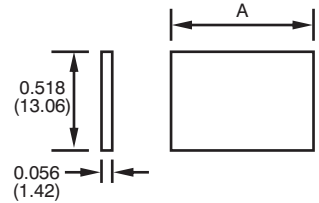

VME Assembly

Fixed Panel Knobs

VMEK 1000

VMEK 1100

I.D. Plates

	A
VMEP5050	0.748
VMEP5150	1.55
VMEP5350	2.32

6061/T6 Anodized Extruded Aluminum
Custom Marking Available

Nylon 6/6 30% glass
V0 RoHS is Rev. R