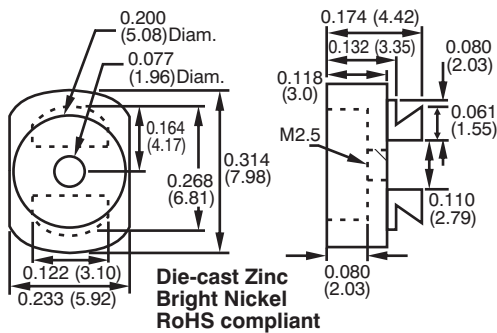

Metal Retainer Sleeves

VMER3150M