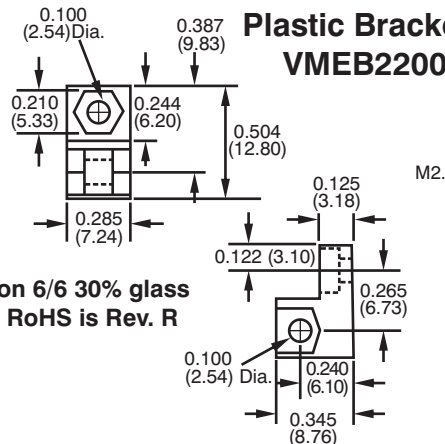

VMEB2000

Nylon 6/6 30% glass
V0 RoHS is Rev. R

Plastic Brackets

VMEB2200

Metal Brackets

VMEB2100M

Die-cast alloy
RoHS compliant