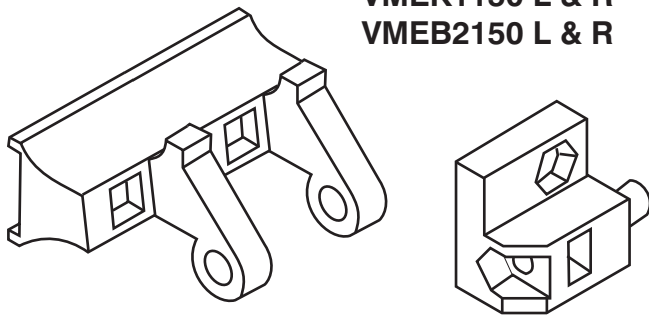

VMEK1050 L & R VMEB2050 L & R

VMEK1150 L & R VMEB2150 L & R

Nylon 6/6 30% glass
V0 RoHS is Rev. R

VME Hardware Kits

VME 6U1450:

- 1 ea. VMEK1050 L&R knobs
- 1 ea. VMEB2050 L&R brackets
- 1 VMEB2200 support bracket
- 2 VMEP5050 ID Plates
- 3 M2.5x8,
- 1 M2.5x10
- 2 VMES4000
- 2 VMER3050
- 2 M2.5x14
- 6 M2.5x45P hex nuts.