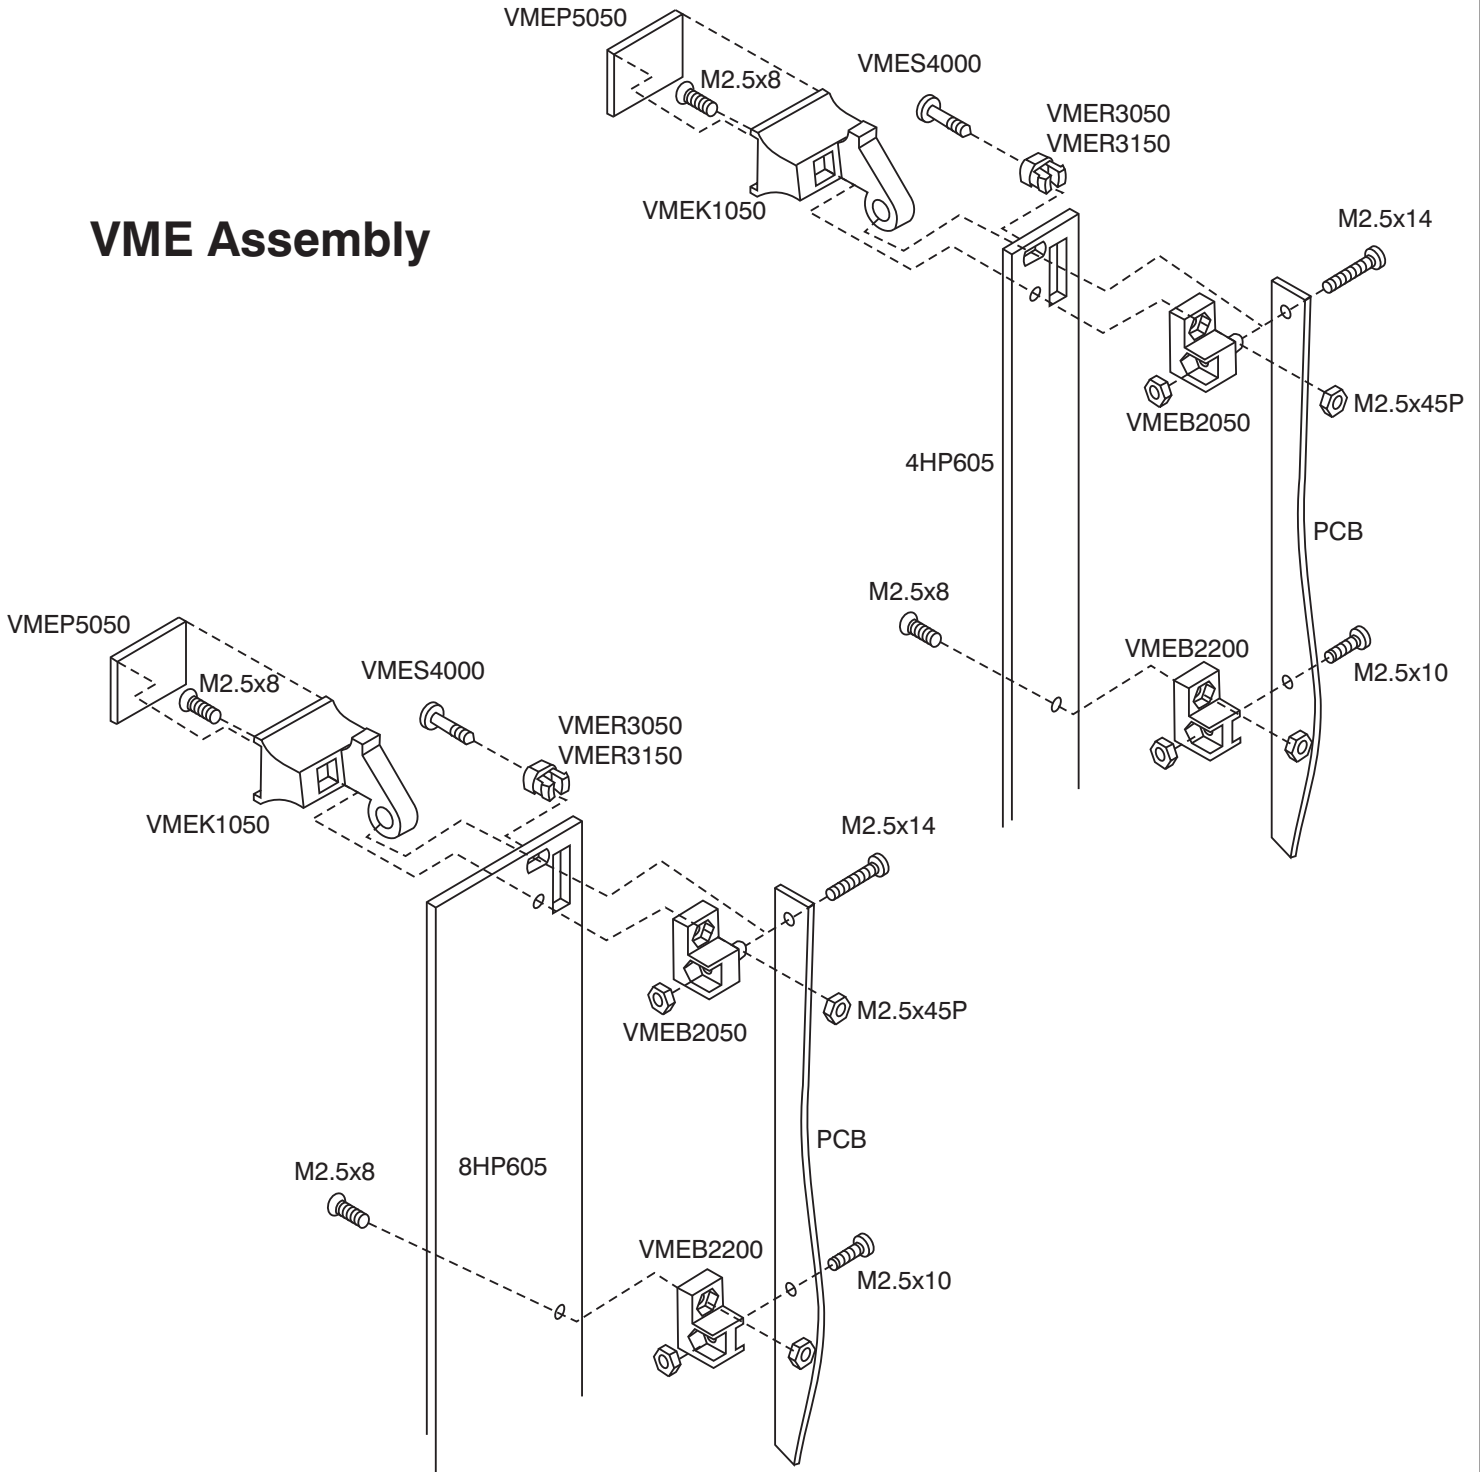

VME Assembly