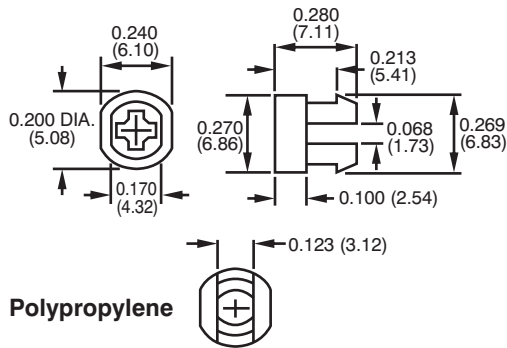

Plastic Retainer Sleeves

VMER3050