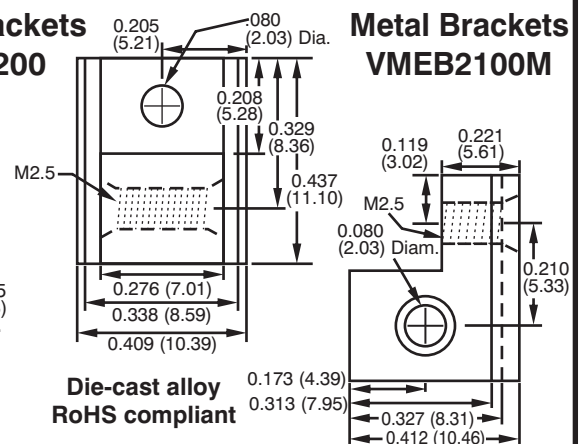

VMEB2000

Nylon 6/6 30% glass
V0 RoHS is Rev. R

Plastic Brackets

VMEB2200

Metal Brackets

VMEB2100M

Die-cast alloy
RoHS compliant