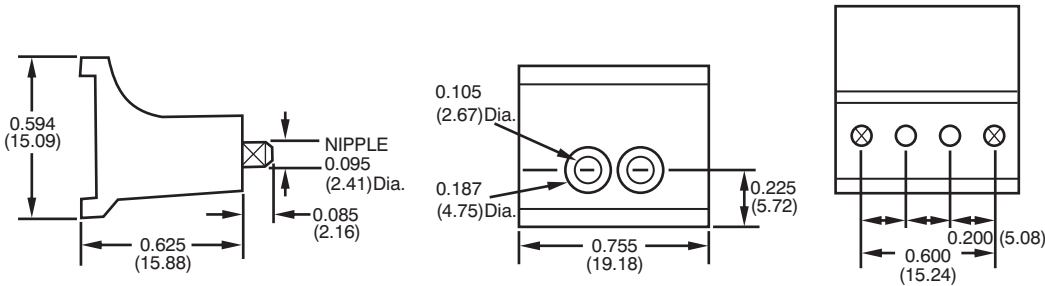

Fixed Panel Knobs

VMEK 1000