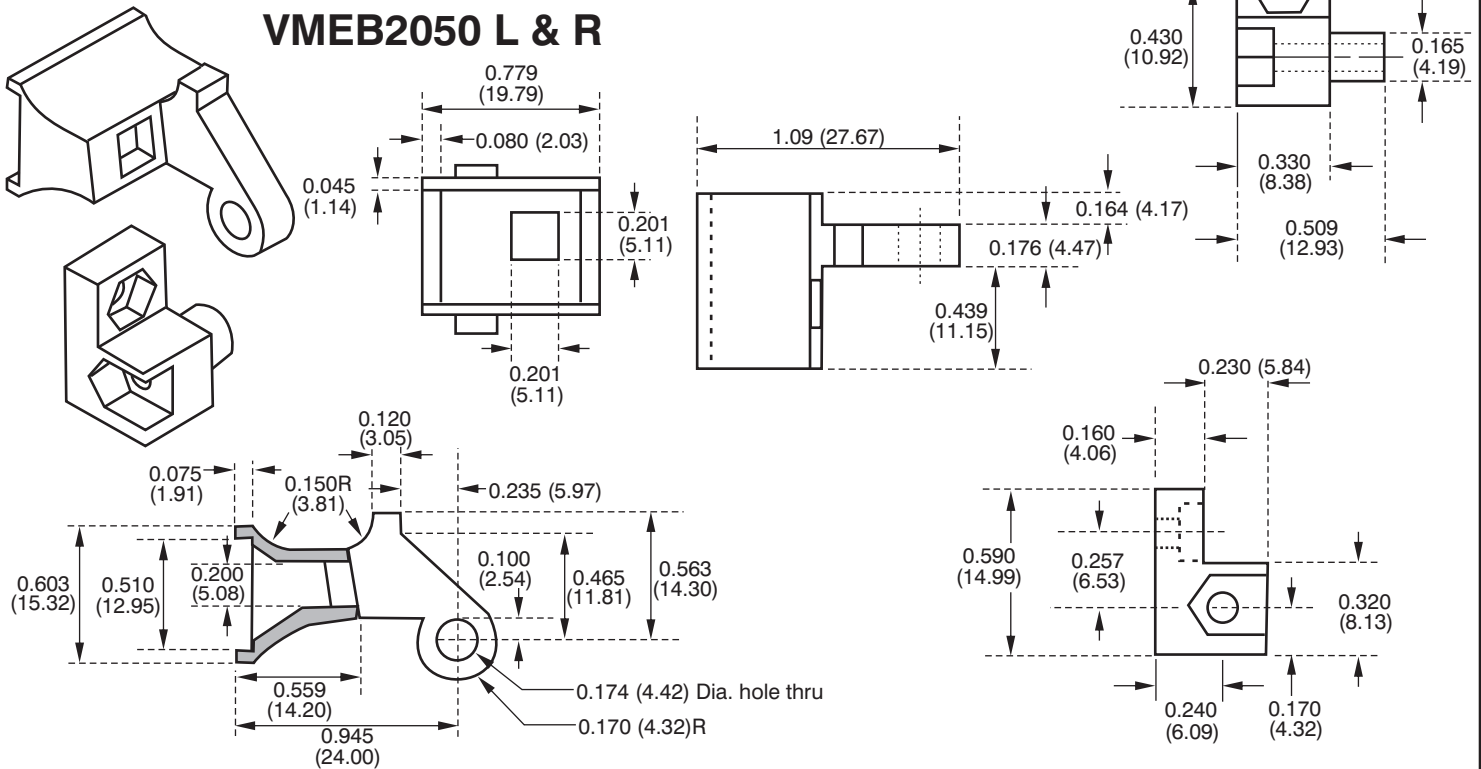

VMEK1050 L & R VMEB2050 L & R

VMEK1150 L & R VMEB2150 L & R

Nylon 6/6 30% glass
V0 RoHS is Rev. R

VME Hardware Kits

VME 6U1450:

- 1 ea. VMEK1050 L&R knobs
- 1 ea. VMEB2050 L&R brackets
- 1 VMEB2200 support bracket
- 2 VMEP5050 ID Plates
- 3 M2.5x8,
- 1 M2.5x10
- 2 VMES4000
- 2 VMER3050
- 2 M2.5x14
- 6 M2.5x45P hex nuts.

VME 3U1450:

- 1 VMEK1050L knob
- 1 VMEB2050L support bracket
- 1 VMEB2200 support bracket
- 2 VMER 3050 retainer sleeves
- 2 VMES4000 captive screws
- 1 VMEP5050 ID plate
- 2 M2.5x8, 1 M2.5x10
- 1 M2.5x14 screws
- 4 M2.5x45P hex nuts.

VME 3U1400:

- 1 VMEK1000 knob
- 1 VMEB2000 support bracket
- 1 VMEB2200 support bracket
- 2 VMER 3050 retainer sleeves
- 2 VMES4000 captive screws
- 1 VMEP5000 ID plate
- 1 M2.5x8, 2 M2.5x10
- 1 M2.5x16 screws
- 4 M2.5x45P hex nuts.