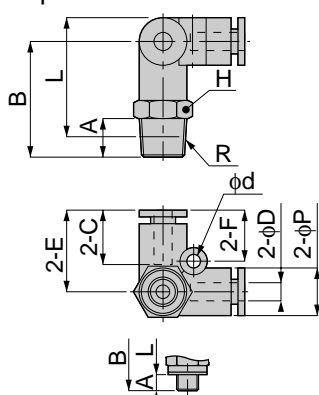

Tube Fitting Series SUS304 Type

unit:mm

PVX
SUS304

Tripod Elbow

Metric thread type

Model	Tube dia. ϕD	R	A	B	L	ϕP	C	E	H	ϕd	F	Mass (g)	Orifice (ϕ mm)	Eff. a. (mm^2)
PVX 4-M5SUS	4	M5×0.8	3	21.5	24.5	10	15	17	10	3.2	10.5	11.5	1.8	2.3
PVX 4-M6SUS		M6×1	4	22.5								12		3.6
PVX 4-01SUS		R1/8	8	24.5	25.5				14.5			3	4	
PVX 4-02SUS		R1/4	11	27.5	26.5				23.5			3.5		
PVX 6-M5SUS	6	M5×0.8	3	25.5	29	12.5	17	20.5	12	4.2	12.5	16	1.8	2.3
PVX 6-M6SUS		M6×1	4	26.5								14.5	3	5.9
PVX 6-01SUS		R1/8	8	28.5	30.5				18			4	8.5	
PVX 6-02SUS		R1/4	11	31.5	31.5				25.5			8		
PVX 6-03SUS	R3/8	12	33	32.5	39	8.4								
PVX 8-01SUS	8	R1/8	8	30.5	33.5	14.5	18	22.5	14	4.2	12.5	23.5	6	17.1
PVX 8-02SUS		R1/4	11	33.5	34.5							29.5		17.5
PVX 8-03SUS		R3/8	12	35	35.5				42			17.4		
PVX 10-01SUS	10	R1/8	8	35	39.5	17.5	20	26.5	17	4.2	14.5	42	8	17.4
PVX 10-02SUS		R1/4	11	38	40.5							43.5		31.5
PVX 10-03SUS		R3/8	12	39	41				52			28.1		
PVX 10-04SUS		R1/2	15	42	42.5				73			24.3		
PVX 12-02SUS	12	R1/4	11	41	45.5	21	23.5	29.5	21	4.2	15.5	64	8	40.9
PVX 12-03SUS		R3/8	12	42	46							64.5		45
PVX 12-04SUS		R1/2	15	45	47.5							79.5	44.8	

unit:mm

PPF
SUS304

Cap

Model	ϕD	B	ϕP	C	Mass (g)
PPF 4SUS	4	16.5	10	15	2.5
PPF 6SUS	6	18.5	13	17	3.5
PPF 8SUS	8	20	15	18	5
PPF 10SUS	10	22.5	18	20.5	8
PPF 12SUS	12	25	21.5	23	11.5