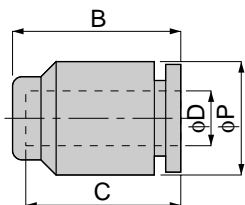

Tube Fitting Series SUS304 Type

unit:mm

PVX
SUS304

Tripod Elbow

Metric thread type

Model	Tube dia. ϕD	R	A	B	L	ϕP	C	E	H	ϕd	F	Mass (g)	Orifice (ϕ mm)	Eff. a. (mm^2)
PVX 4-M5SUS	4	M5×0.8	3	21.5	24.5	10	15	17	10	3.2	10.5	11.5	1.8	2.3
PVX 4-M6SUS		M6×1	4	22.5								12		3.6
PVX 4-01SUS		R1/8	8	24.5	25.5				14.5			3	4	
PVX 4-02SUS		R1/4	11	27.5	26.5				23.5			3.5		
PVX 6-M5SUS	6	M5×0.8	3	25.5	29	12.5	17	20.5	12	4.2	12.5	16	1.8	2.3
PVX 6-M6SUS		M6×1	4	26.5								14.5	3	5.9
PVX 6-01SUS		R1/8	8	28.5	30.5				18			4	8.5	
PVX 6-02SUS		R1/4	11	31.5	31.5				25.5			8		
PVX 6-03SUS	R3/8	12	33	32.5	39	8.4								
PVX 8-01SUS	8	R1/8	8	30.5	33.5	14.5	18	22.5	14	4.2	12.5	23.5	6	17.1
PVX 8-02SUS		R1/4	11	33.5	34.5							29.5		17.5
PVX 8-03SUS		R3/8	12	35	35.5				42			17.4		
PVX 10-01SUS	10	R1/8	8	35	39.5	17.5	20	26.5	17	4.2	14.5	42	8	17.4
PVX 10-02SUS		R1/4	11	38	40.5							43.5		31.5
PVX 10-03SUS		R3/8	12	39	41				52			28.1		
PVX 10-04SUS		R1/2	15	42	42.5				73			24.3		
PVX 12-02SUS	12	R1/4	11	41	45.5	21	23.5	29.5	21	4.2	15.5	64	8	40.9
PVX 12-03SUS		R3/8	12	42	46							64.5		45
PVX 12-04SUS		R1/2	15	45	47.5							79.5	44.8	

unit:mm

PPF
SUS304

Cap

Model	ϕD	B	ϕP	C	Mass (g)
PPF 4SUS	4	16.5	10	15	2.5
PPF 6SUS	6	18.5	13	17	3.5
PPF 8SUS	8	20	15	18	5
PPF 10SUS	10	22.5	18	20.5	8
PPF 12SUS	12	25	21.5	23	11.5