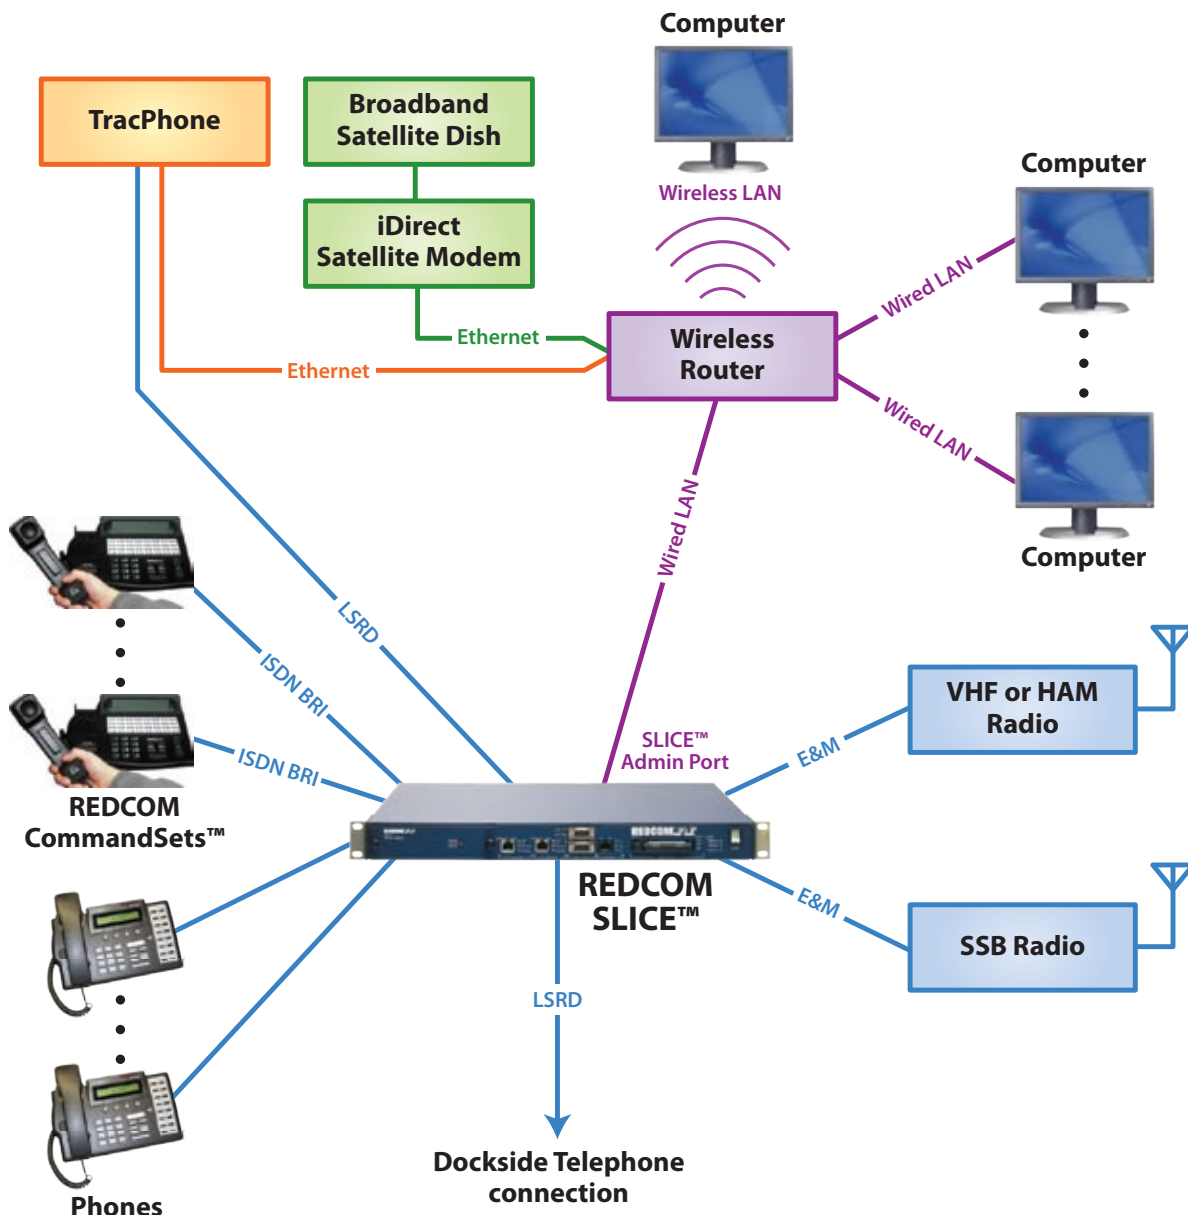

Administrative access to the SLICE is via 10/100 Ethernet or RS232. It supports DTMF, MF/R1, MF/R2, PRI, and Computer Telephony Integration. It also supports Push-to-Talk (PTT), allowing REDCOM ISDN CommandSets™ with a PTT handset to directly key connected VHF Radios. The SLICE supports a comprehensive feature set, including sophisticated conferencing and call detail reporting.

# Integrated Mobile (Marine) Communications Package

REDCOM can integrate many custom solutions. This representative example is for commercial marine vessels and private yachts.

## PC NETWORKING VIA WIRELESS ROUTER

Onboard PCs share files (maintenance library, music database, etc.) over an onboard high speed wired and wireless network (LAN). A TracPhone provides low speed internet access for all onboard PCs. An optional iDirect satellite modem and broadband satellite dish provide high speed internet access for all onboard PCs.

## TELEPHONE COMMUNICATIONS VIA REDCOM SLICE

Corded and cordless phones access SLICE's complete feature set including conferencing, transfer, callback, and call detail recording. REDCOM's ISDN BRI CommandSet's handset Push-to-Talk (PTT) button keys the transmitter of connected VHF, HAM, or SSB radios. Off-vessel calls use a dock-side phone line while in port; at sea they use a TracPhone satellite connection.