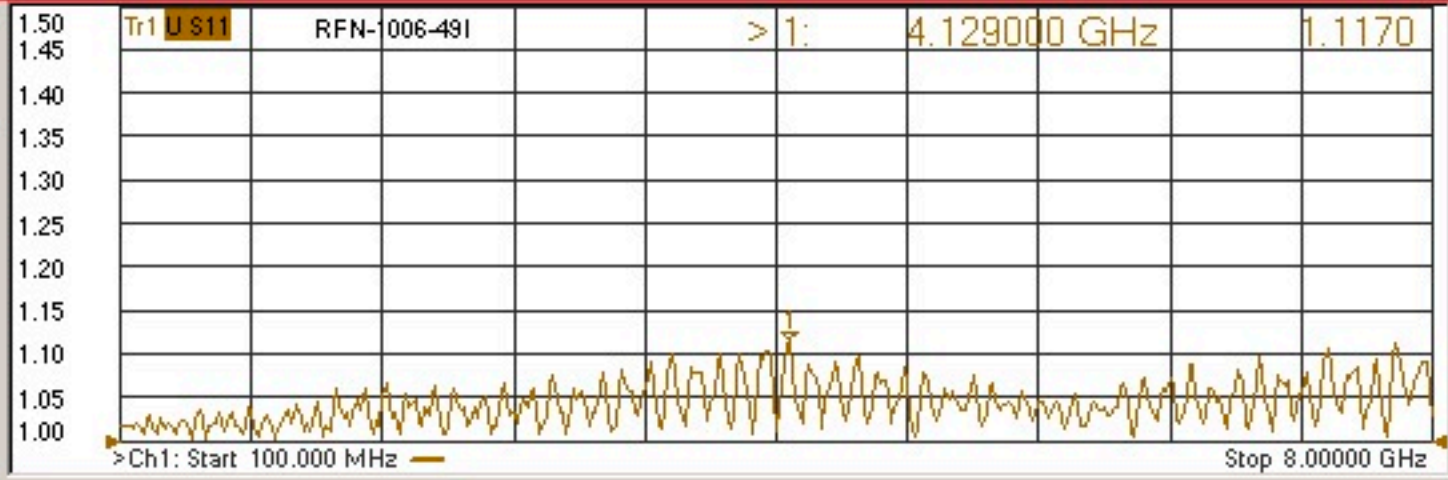

Stimulus Start 100.000000 MHz Start Stop Center Span

S11 S21 S12 S22

S11
 0.050U/ Tr1
 1.00U SWR

S44
 0.050U/ Tr3
 1.00U SWR