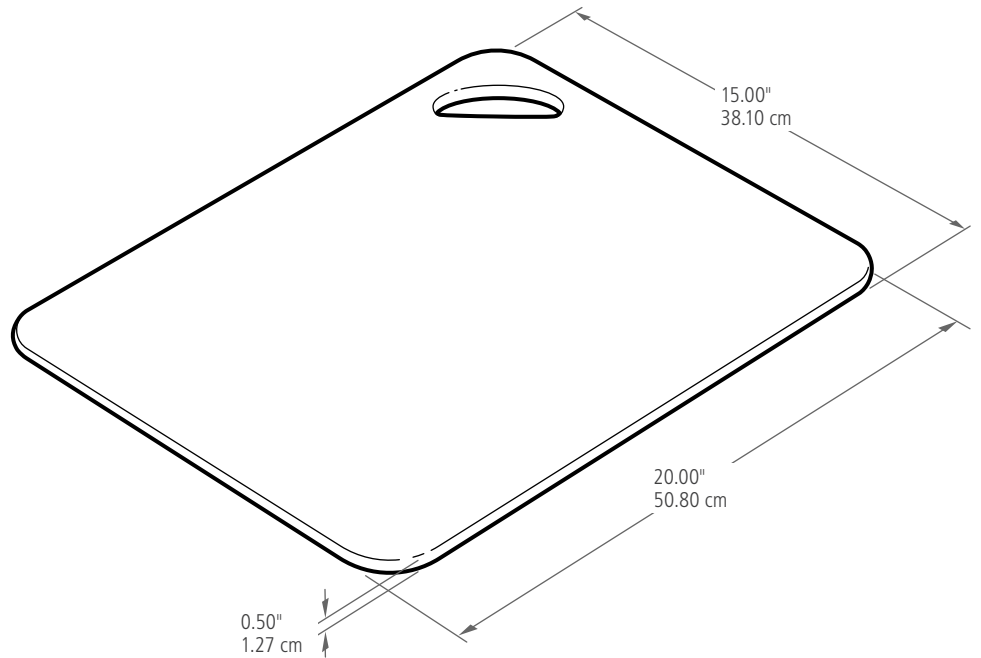

COLOR-CODED CUTTING BOARDS AND RACK

The Color-Coded Foodservice System enables users to protect their patrons from foodborne illnesses and allergens. Dedicated color-coded cutting boards help reduce the risk of cross-contamination during food preparation.

Features and Benefits:

- Part of a complete color-coded foodservice system
- Features a corner hanging hole for easy drying or carrying
- Resists stains and maintains its shape
- NSF-Certified
- Commercial dishwasher-safe
- Stainless steel rack available for convenient storage

Material Composition:

Cutting Boards: High-density Polyethylene
Cutting Board Rack: Stainless Steel

CUTTING BOARD COLORS AVAILABLE:

CUTTING BOARD RACK COLORS AVAILABLE: