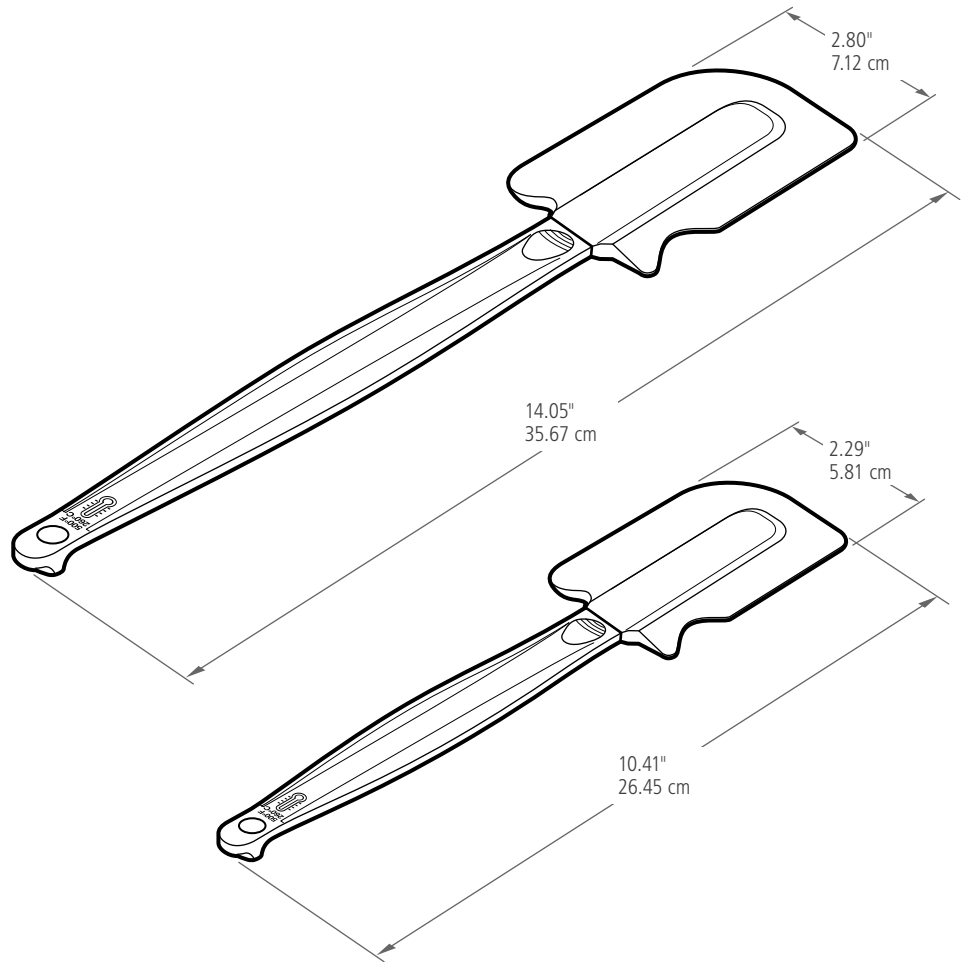

COLOR-CODED HIGH-HEAT SPATULAS

The Color-Coded Foodservice System enables users to protect their patrons from foodborne illnesses and allergens. Color-coded high-heat spatulas reduce the risk of cross-contamination during food preparation.

Features and Benefits:

- Part of a complete color-coded foodservice system
- Resists temperatures to 500°F/260°C
- Clean-Rest™ feature keeps blade off countertops
- Notched, stain-resistant scraper blades cleanly scrape sides of pans without scratching them
- Commercial dishwasher-safe

Material Composition:

Silicone Blade and Nylon Handle

COLORS AVAILABLE:

WHITE RED GREEN BLUE YELLOW PURPLE BROWN

SKU #	DESCRIPTION	COLOR	LENGTH		WIDTH		WEIGHT		PACK SIZE
			IN	CM	IN	CM	LB	KG	
1981138	COLOR-CODED HIGH-HEAT SPATULA, 9.5"	WHITE	10.41	26.45	2.29	5.81	0.13	0.06	12
FG1962000000	COLOR-CODED HIGH-HEAT SPATULA, 9.5"	RED	10.41	26.45	2.29	5.81	0.13	0.06	24
1981140	COLOR CODED HIGH HEAT SPATULA, 9.5"	GREEN	10.41	26.45	2.29	5.81	0.13	0.06	12
1981141	COLOR-CODED HIGH-HEAT SPATULA, 9.5"	BLUE	10.41	26.45	2.29	5.81	0.13	0.06	12
1981142	COLOR-CODED HIGH-HEAT SPATULA, 9.5"	YELLOW	10.41	26.45	2.29	5.81	0.13	0.06	12
1981143	COLOR-CODED HIGH-HEAT SPATULA, 9.5"	PURPLE	10.41	26.45	2.29	5.81	0.13	0.06	12
1981144	COLOR-CODED HIGH-HEAT SPATULA, 9.5"	BROWN	10.41	26.45	2.29	5.81	0.13	0.06	12
1980415	COLOR-CODED HIGH-HEAT SPATULA, 13.5"	WHITE	14.05	35.67	2.80	7.12	0.21	0.10	12
FG1963000000	COLOR-CODED HIGH-HEAT SPATULA, 13.5"	RED	14.05	35.67	2.80	7.12	0.21	0.10	24
1980417	COLOR-CODED HIGH-HEAT SPATULA, 13.5"	GREEN	14.05	35.67	2.80	7.12	0.21	0.10	12
1980418	COLOR-CODED HIGH-HEAT SPATULA, 13.5"	BLUE	14.05	35.67	2.80	7.12	0.21	0.10	12
1980419	COLOR-CODED HIGH-HEAT SPATULA, 13.5"	YELLOW	14.05	35.67	2.80	7.12	0.21	0.10	12
1980420	COLOR-CODED HIGH-HEAT SPATULA, 13.5"	PURPLE	14.05	35.67	2.80	7.12	0.21	0.10	12
1980421	COLOR-CODED HIGH-HEAT SPATULA, 13.5"	BROWN	14.05	35.67	2.80	7.12	0.21	0.10	12