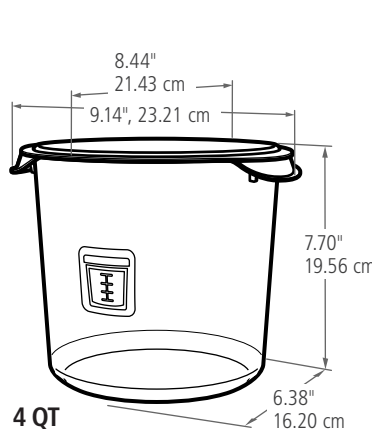

BASES AVAILABLE WITH THE BELOW ICONS:

COLOR-CODED ROUND CONTAINERS

SKU #	DESCRIPTION	COLOR	CAPACITY		DIAMETER		HEIGHT		WEIGHT		PACK SIZE
			QT	L	IN	CM	IN	CM	LB	KG	
1980393	COLOR-CODED ROUND STORAGE CONTAINER	WHITE	4	3.79	9.14	23.21	7.70	19.56	0.49	0.22	12
1980394	COLOR-CODED ROUND STORAGE CONTAINER	RED	4	3.79	9.14	23.21	7.70	19.56	0.49	0.22	12
1980395	COLOR-CODED ROUND STORAGE CONTAINER	GREEN	4	3.79	9.14	23.21	7.70	19.56	0.49	0.22	12
1980396	COLOR-CODED ROUND STORAGE CONTAINER	BLUE	4	3.79	9.14	23.21	7.70	19.56	0.49	0.22	12
1980397	COLOR-CODED ROUND STORAGE CONTAINER	YELLOW	4	3.79	9.14	23.21	7.70	19.56	0.49	0.22	12
1980398	COLOR-CODED ROUND STORAGE CONTAINER	PURPLE	4	3.79	9.14	23.21	7.70	19.56	0.49	0.22	12
1980399	COLOR-CODED ROUND STORAGE CONTAINER	BROWN	4	3.79	9.14	23.21	7.70	19.56	0.49	0.22	12
1980400	COLOR-CODED ROUND STORAGE CONTAINER	WHITE	8	7.57	11.14	28.28	10.58	26.86	0.81	0.37	12
1980401	COLOR-CODED ROUND STORAGE CONTAINER	RED	8	7.57	11.14	28.28	10.58	26.86	0.81	0.37	12
1980402	COLOR-CODED ROUND STORAGE CONTAINER	GREEN	8	7.57	11.14	28.28	10.58	26.86	0.81	0.37	12
1980403	COLOR-CODED ROUND STORAGE CONTAINER	BLUE	8	7.57	11.14	28.28	10.58	26.86	0.81	0.37	12
1980404	COLOR-CODED ROUND STORAGE CONTAINER	YELLOW	8	7.57	11.14	28.28	10.58	26.86	0.81	0.37	12
1980405	COLOR-CODED ROUND STORAGE CONTAINER	PURPLE	8	7.57	11.14	28.28	10.58	26.86	0.81	0.37	12
1980406	COLOR-CODED ROUND STORAGE CONTAINER	BROWN	8	7.57	11.14	28.28	10.58	26.86	0.81	0.37	12
1981131	COLOR-CODED ROUND STORAGE CONTAINER	WHITE	12	11.30	14.60	37.08	8.08	20.51	1.01	0.46	6
1981132	COLOR-CODED ROUND STORAGE CONTAINER	RED	12	11.30	14.60	37.08	8.08	20.51	1.01	0.46	6
1981133	COLOR-CODED ROUND STORAGE CONTAINER	GREEN	12	11.30	14.60	37.08	8.08	20.51	1.01	0.46	6
1981134	COLOR-CODED ROUND STORAGE CONTAINER	BLUE	12	11.30	14.60	37.08	8.08	20.51	1.01	0.46	6
1981135	COLOR-CODED ROUND STORAGE CONTAINER	YELLOW	12	11.30	14.60	37.08	8.08	20.51	1.01	0.46	6
1981136	COLOR-CODED ROUND STORAGE CONTAINER	PURPLE	12	11.30	14.60	37.08	8.08	20.51	1.01	0.46	6
1981137	COLOR-CODED ROUND STORAGE CONTAINER	BROWN	12	11.30	14.60	37.08	8.08	20.51	1.01	0.46	6