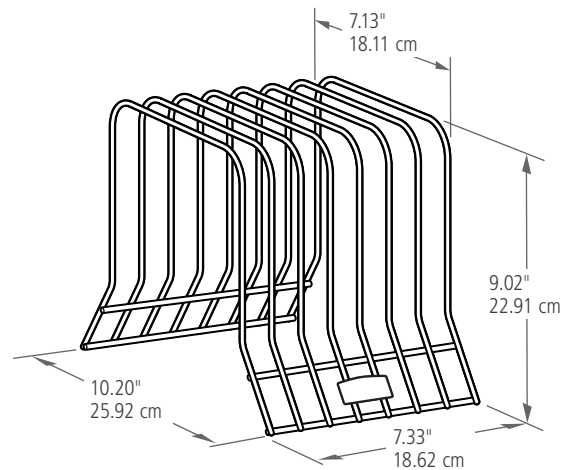

Material Composition:

Cutting Boards: High-density Polyethylene
Cutting Board Rack: Stainless Steel

CUTTING BOARD COLORS AVAILABLE:

CUTTING BOARD RACK COLORS AVAILABLE:

SKU #	DESCRIPTION	COLOR	LENGTH		WIDTH		HEIGHT		WEIGHT		PACK SIZE
			IN	CM	IN	CM	IN	CM	LB	KG	
1980407	15" X 20" COLOR-CODED CUTTING BOARD	WHITE	20.00	50.80	15.00	38.10	0.50	1.27	5.03	2.28	6
1980408	15" X 20" COLOR-CODED CUTTING BOARD	RED	20.00	50.80	15.00	38.10	0.50	1.27	5.03	2.28	6
1980409	15" X 20" COLOR-CODED CUTTING BOARD	GREEN	20.00	50.80	15.00	38.10	0.50	1.27	5.03	2.28	6
1980410	15" X 20" COLOR-CODED CUTTING BOARD	BLUE	20.00	50.80	15.00	38.10	0.50	1.27	5.03	2.28	6
1980411	15" X 20" COLOR-CODED CUTTING BOARD	YELLOW	20.00	50.80	15.00	38.10	0.50	1.27	5.03	2.28	6
1980412	15" X 20" COLOR-CODED CUTTING BOARD	PURPLE	20.00	50.80	15.00	38.10	0.50	1.27	5.03	2.28	6
1980413	15" X 20" COLOR-CODED CUTTING BOARD	BROWN	20.00	50.80	15.00	38.10	0.50	1.27	5.03	2.28	6
1980414	CUTTING BOARD RACK	STAINLESS STEEL	10.20	25.92	7.33	18.62	9.02	22.91	2.24	1.02	1