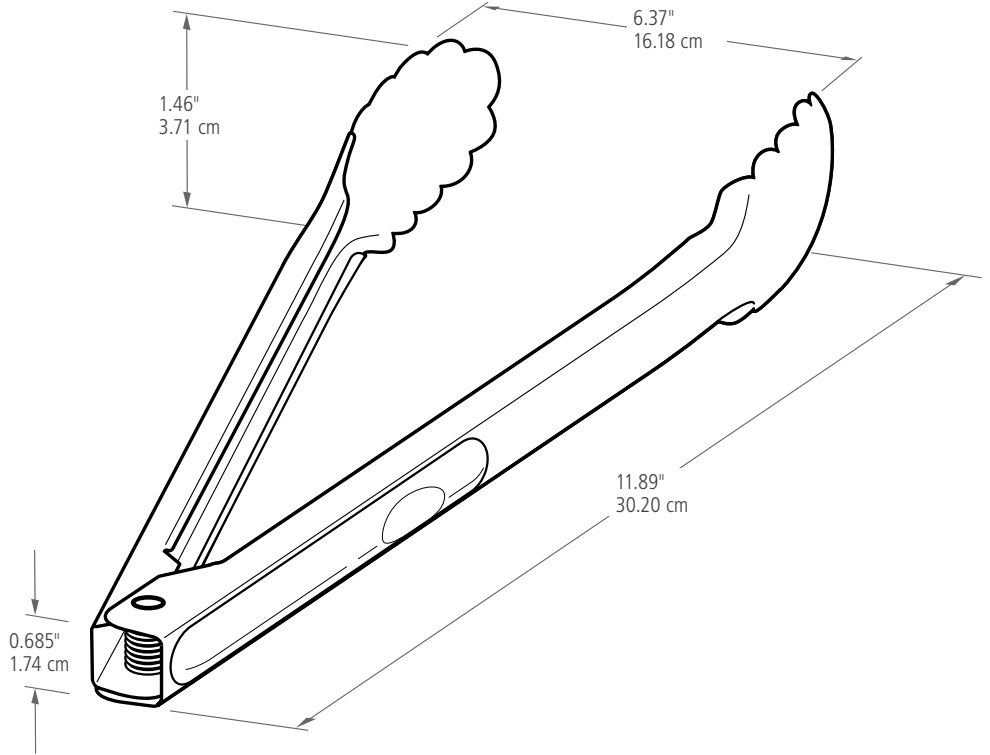

The Color-Coded Foodservice System enables users to protect their patrons from foodborne illnesses and allergens. Color-coded tongs help keep food separated and reduce the risk of cross-contamination during food preparation or while serving.

Features and Benefits:

- Part of a complete color-coded foodservice system
- 22-gauge stainless steel
- Rubber grip on handles enables better control
- Scalloped-edge design for easy gripping of food
- Commercial dishwasher-safe

Material Composition:

Stainless Steel

COLORS AVAILABLE:

COLOR-CODED TONGS

SKU #	DESCRIPTION	COLOR	LENGTH		WIDTH		HEIGHT		WEIGHT		PACK SIZE
			IN	CM	IN	CM	IN	CM	LB	KG	
1980422	COLOR-CODED TONGS, 12"	WHITE	12.00	30.20	6.37	16.18	1.46	3.71	0.13	0.06	6
1980423	COLOR-CODED TONGS, 12"	RED	12.00	30.20	6.37	16.18	1.46	3.71	0.13	0.06	6
1980424	COLOR-CODED TONGS, 12"	GREEN	12.00	30.20	6.37	16.18	1.46	3.71	0.13	0.06	6
1980425	COLOR-CODED TONGS, 12"	BLUE	12.00	30.20	6.37	16.18	1.46	3.71	0.13	0.06	6
1980426	COLOR-CODED TONGS, 12"	YELLOW	12.00	30.20	6.37	16.18	1.46	3.71	0.13	0.06	6
1980427	COLOR-CODED TONGS, 12"	PURPLE	12.00	30.20	6.37	16.18	1.46	3.71	0.13	0.06	6
1980428	COLOR-CODED TONGS, 12"	BROWN	12.00	30.20	6.37	16.18	1.46	3.71	0.13	0.06	6