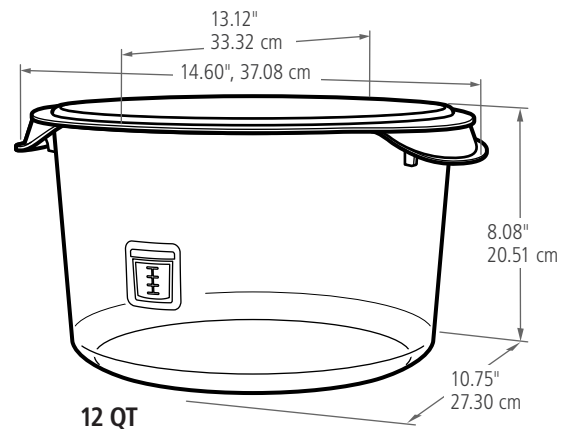

COLOR-CODED ROUND CONTAINERS AND LIDS

The Color-Coded Foodservice System enables users to protect their patrons from foodborne illnesses and allergens. Prevent cross-contamination when storing different types of food with color-coded round containers and lids.

Features and Benefits:

Bases:

- Part of a complete color-coded foodservice system
- Temperature range: 35°F to 150°F (2°C to 66°C)
- Stackable handled containers
- NSF-certified
- Commercial dishwasher-safe

Lids:

- Secure, leak-resistant lids
- Positive-lock lids (double-wall seal) with pull tabs

Material Composition:

Bases: Polypropylene

Lids: Linear Low-density Polyethylene

LIDS AVAILABLE IN THE BELOW COLORS:

BASES AVAILABLE WITH THE BELOW ICONS: