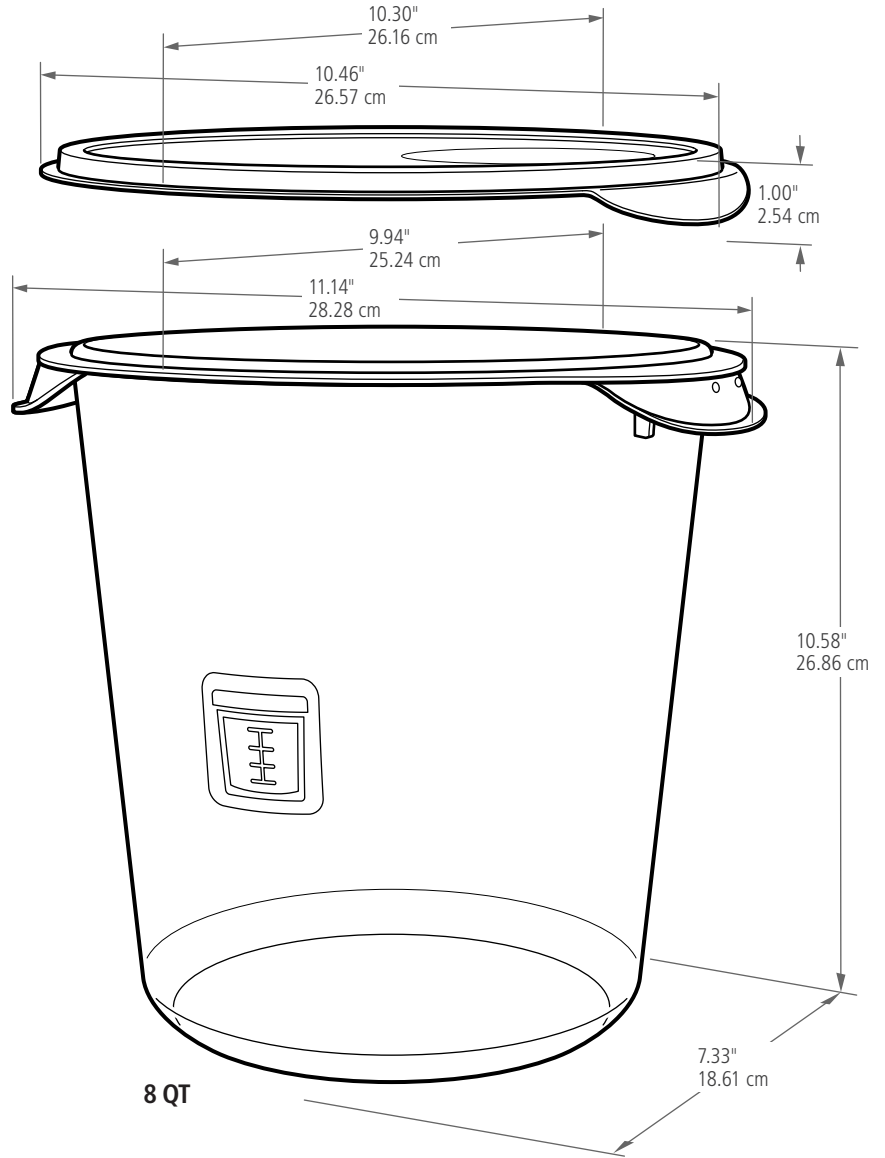

COLOR-CODED ROUND CONTAINERS AND LIDS

The Color-Coded Foodservice System enables users to protect their patrons from foodborne illnesses and allergens. Prevent cross-contamination when storing different types of food with color-coded round containers and lids.

Features and Benefits:

Bases:

- Part of a complete color-coded foodservice system
- Temperature range: 35°F to 150°F (2°C to 66°C)
- Stackable handled containers
- NSF-certified
- Commercial dishwasher-safe

Lids:

- Secure, leak-resistant lids
- Positive-lock lids (double-wall seal) with pull tabs

Material Composition:

Bases: Polypropylene

Lids: Linear Low-density Polyethylene

LIDS AVAILABLE IN THE BELOW COLORS:

BASES AVAILABLE WITH THE BELOW ICONS: