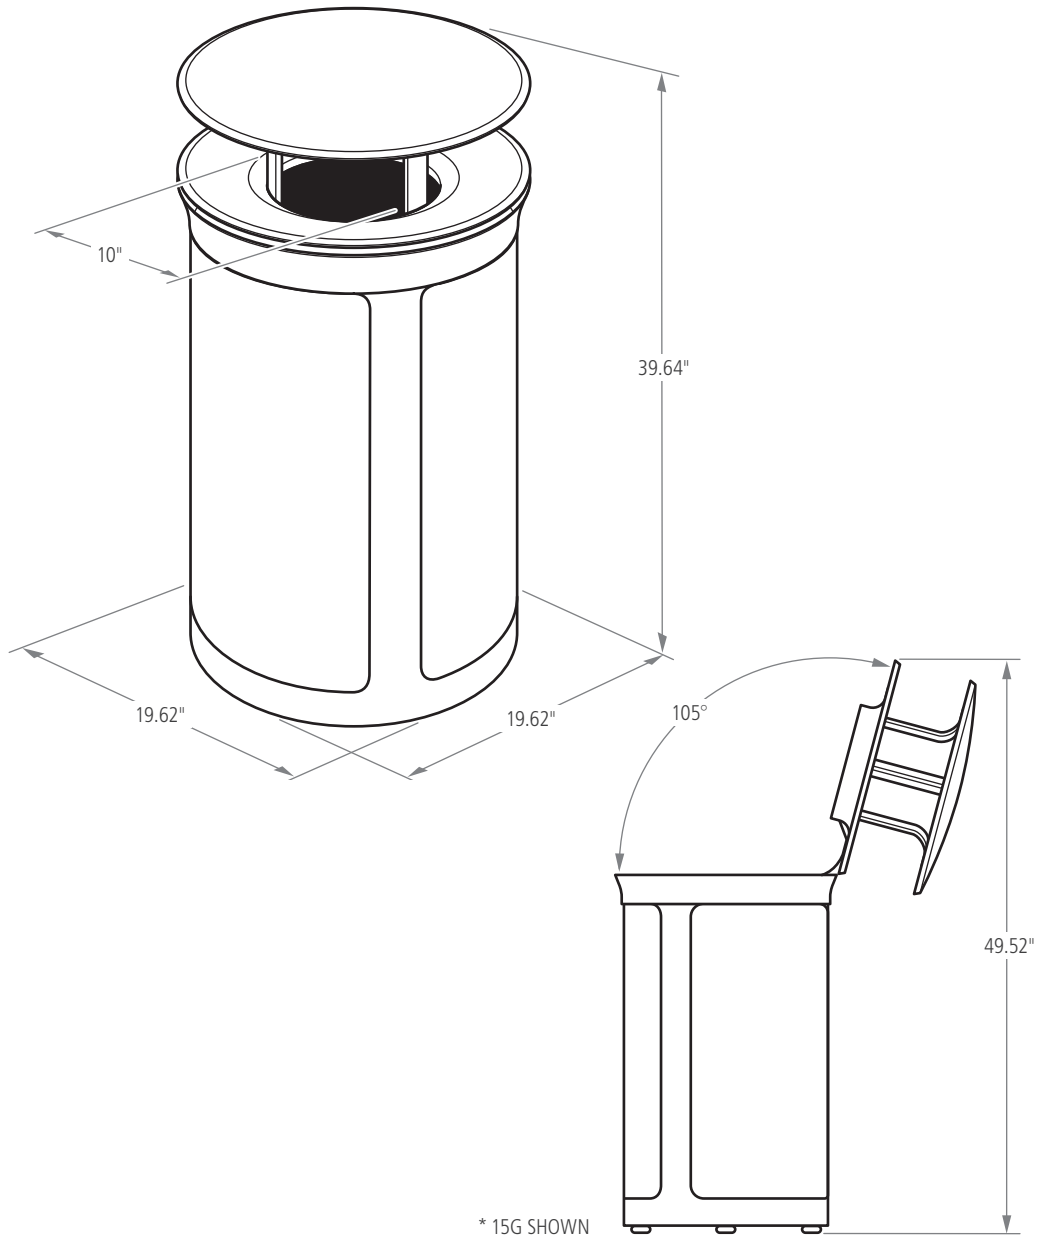

ROUND

OPEN TOP WITH RAINHOOD

Enhance™ decorative refuse containers are premium waste receptacles that complement the décor of any upscale property.

FEATURES AND BENEFITS:

FEATURES

- Easily change panels to refresh the look of the receptacle without buying an entirely new receptacle
- A powder-coat finish and resilient design helps stand up to daily use, indoors or outdoors
- Plastic liners with venting channels enable easy lifting of liner bags to speed up waste removal, while the retainer bands allow for easy one-step liner bag retention
- The attached rainhood provides protection from unwanted outdoor elements entering the receptacle
- Hinged lid for quick and easy waste removal

GALLONS	LENGTH (in.)	WIDTH (in.)	HEIGHT (in.)	OPEN HEIGHT (in.)
15G*	19.62	19.62	39.64	49.52
23G	21.56	21.56	40.48	51.50
33G	21.56	21.56	47.20	58.10

LID OPENING MEASUREMENT IS THE SAME FOR ALL SIZES.

BUILD YOUR OWN ▶ RUBBERMAIDCOMMERCIAL.COM/CUSTOMIZE