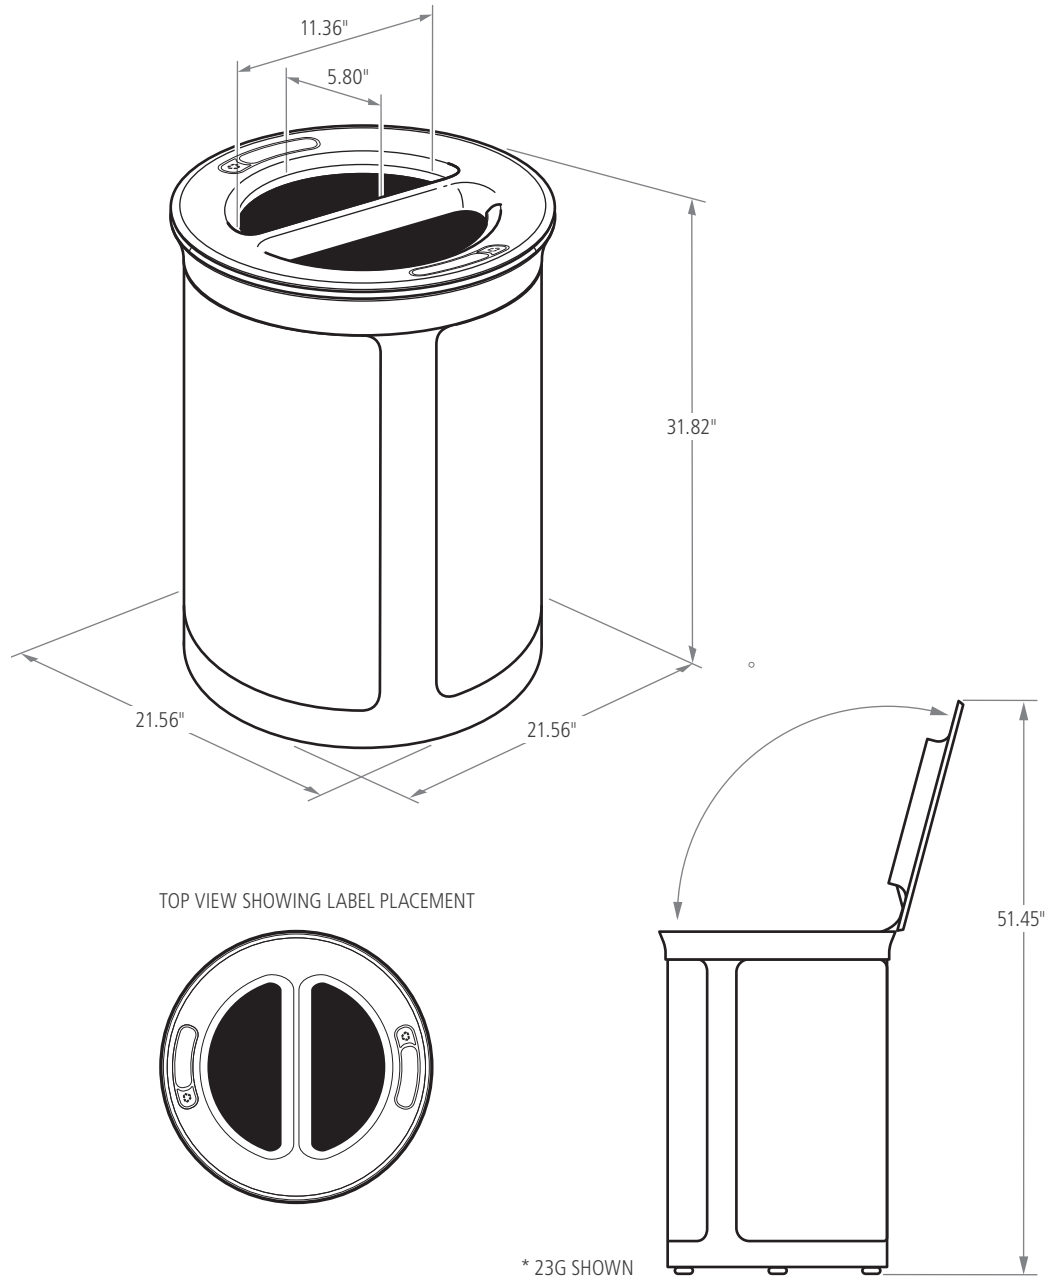

ROUND

RECYCLING

Enhance™ decorative refuse containers are premium waste receptacles that complement the décor of any upscale property.

FEATURES AND BENEFITS:

FEATURES

- Easily change panels to refresh the look of the receptacle without buying an entirely new receptacle
- Fingerprint-resistant coating ensures a high-quality appearance
- A powder-coat finish and resilient design helps stand up to daily use, indoors or outdoors
- Plastic liners enable easy lifting of liner bags to speed up waste removal
- Liner cinches allow for knot-free, one-step liner bag retention
- Recycling option with landfill and mixed recycling waste stream labels aids in getting waste into the right container
- Hinged lid for quick and easy waste removal