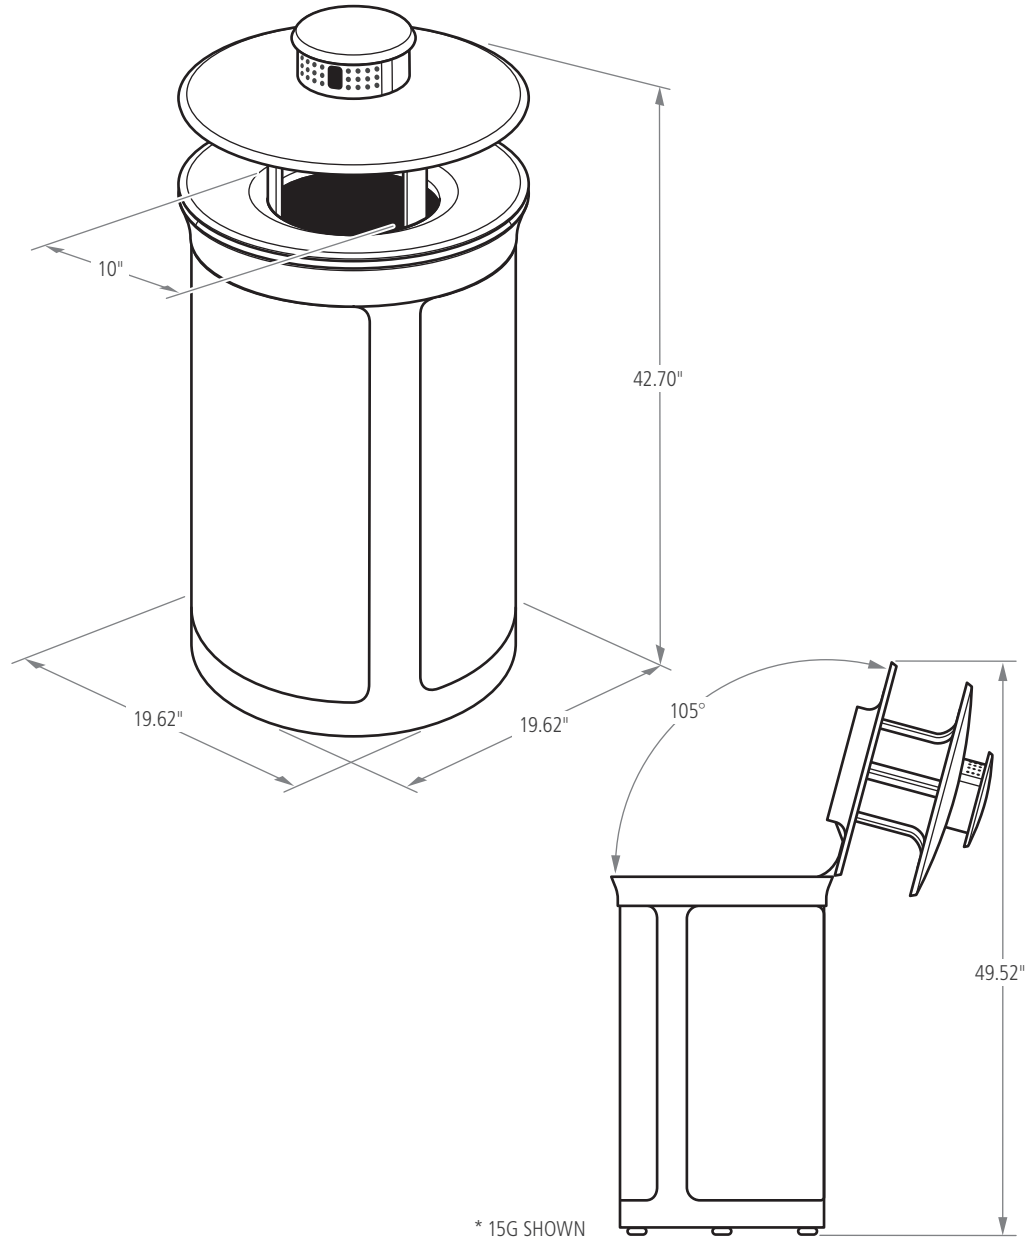

ROUND

OPEN TOP WITH RAINHOOD AND SMOKING POD

Enhance™ decorative refuse containers are premium waste receptacles that complement the décor of any upscale property.

FEATURES AND BENEFITS:

FEATURES

- Easily change panels to refresh the look of the receptacle without buying an entirely new receptacle
- A powder-coat finish and resilient design helps stand up to daily use, indoors or outdoors
- Plastic liners with venting channels enable easy lifting of liner bags to speed up waste removal, while the retainer bands allow for easy one-step liner bag retention
- The attached rainhood provides protection from unwanted outdoor elements entering the receptacle, while the attached smoking pod helps prevent litter from cigarette debris
- Hinged lid for quick and easy waste removal

GALLONS	LENGTH (in.)	WIDTH (in.)	HEIGHT (in.)	OPEN HEIGHT (in.)
15G	19.62	19.62	42.70	49.52
23G	21.56	21.56	43.50	51.50
33G	21.56	21.56	50.20	58.10

LID OPENING MEASUREMENT IS THE SAME FOR ALL SIZES.

BUILD YOUR OWN ▶ RUBBERMAIDCOMMERCIAL.COM/CUSTOMIZE