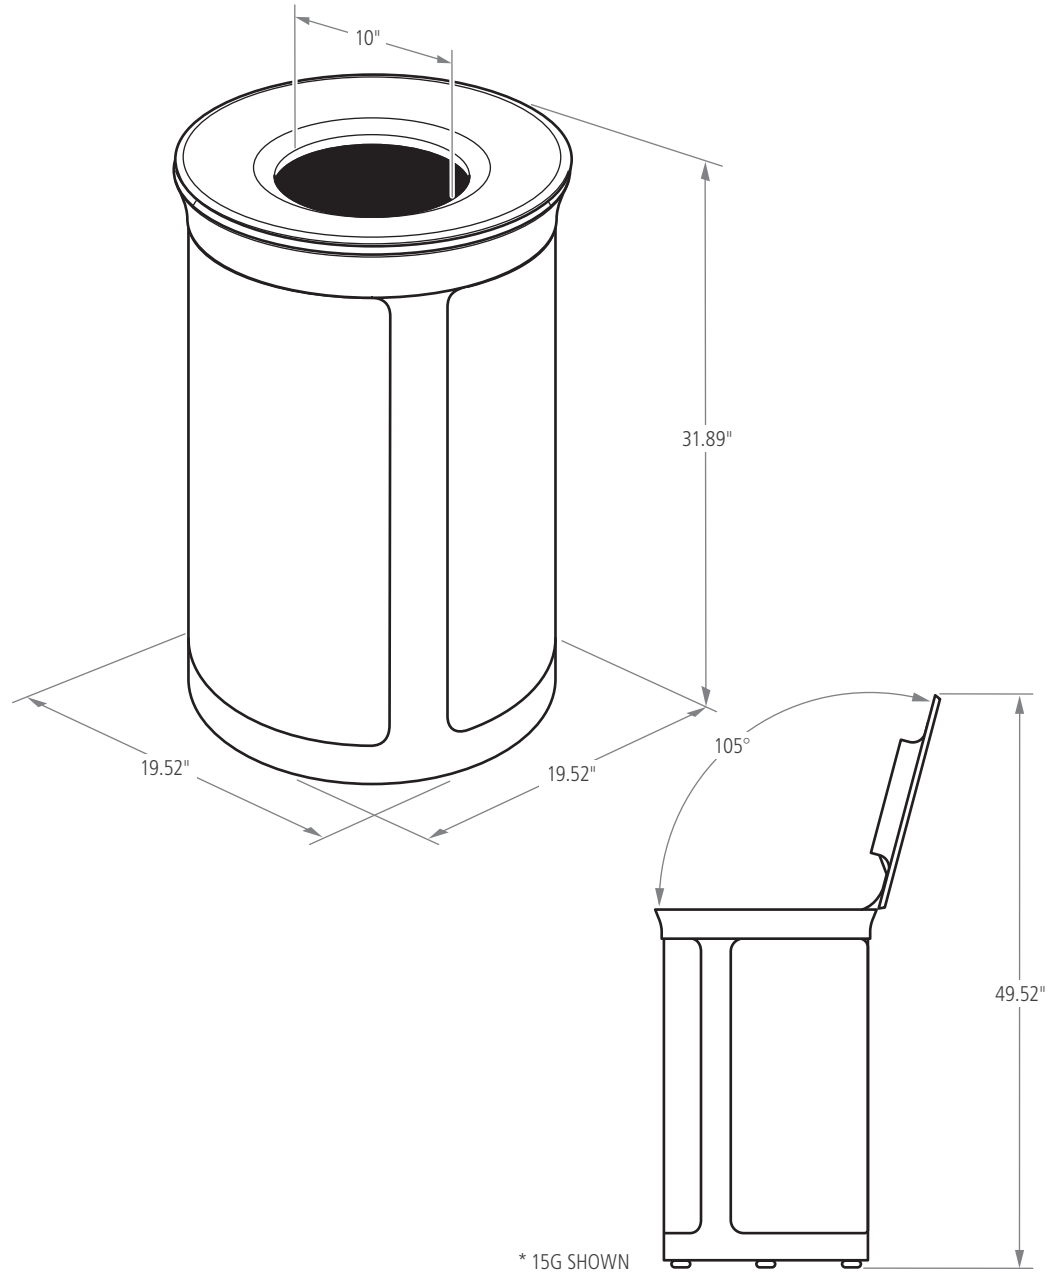

ROUND

OPEN TOP

Enhance™ decorative refuse containers are premium waste receptacles that complement the décor of any upscale property.

FEATURES AND BENEFITS:

FEATURES

- ▶ Easily change panels to refresh the look of the receptacle without buying an entirely new receptacle
- ▶ Fingerprint-resistant coating ensures a high-quality appearance
- ▶ A powder-coat finish and resilient design helps stand up to daily use, indoors or outdoors
- ▶ Plastic liners with venting channels enable easy lifting of liner bags to speed up waste removal, while the retainer bands allow for easy one-step liner bag retention
- ▶ Hinged lid for quick and easy waste removal

GALLONS	LENGTH (in.)	WIDTH (in.)	HEIGHT (in.)	OPEN HEIGHT (in.)
15G*	19.52	19.52	31.89	49.52
23G	21.56	21.56	31.89	51.50
33G	21.56	21.56	38.58	58.18

LID OPENING MEASUREMENT IS THE SAME FOR ALL SIZES.

BUILD YOUR OWN ▶ RUBBERMAIDCOMMERCIAL.COM/CUSTOMIZE