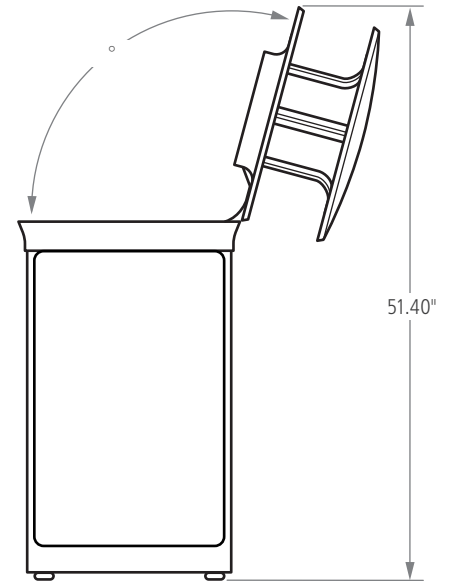

PILL

RECYCLING WITH RAINHOOD

Enhance™ decorative refuse containers are premium waste receptacles that complement the décor of any upscale property.

FEATURES AND BENEFITS:

FEATURES

- Easily change panels to refresh the look of the receptacle without buying an entirely new receptacle
- A powder-coat finish and resilient design helps stand up to daily use, indoors or outdoors
- Plastic liners with venting channels enable easy lifting of liner bags to speed up waste removal, while the retainer bands allow for easy one-step liner bag retention
- Recycling option with landfill and mixed recycling waste stream labels aids in getting waste into the right container
- Hinged lid for quick and easy waste removal

TOP VIEW SHOWING LABEL PLACEMENT

GALLONS	LENGTH (in.)	WIDTH (in.)	HEIGHT (in.)	OPEN HEIGHT (in.)
46G	41.86	21.72	40.44	51.40

BUILD YOUR OWN ▶ RUBBERMAIDCOMMERCIAL.COM/CUSTOMIZE