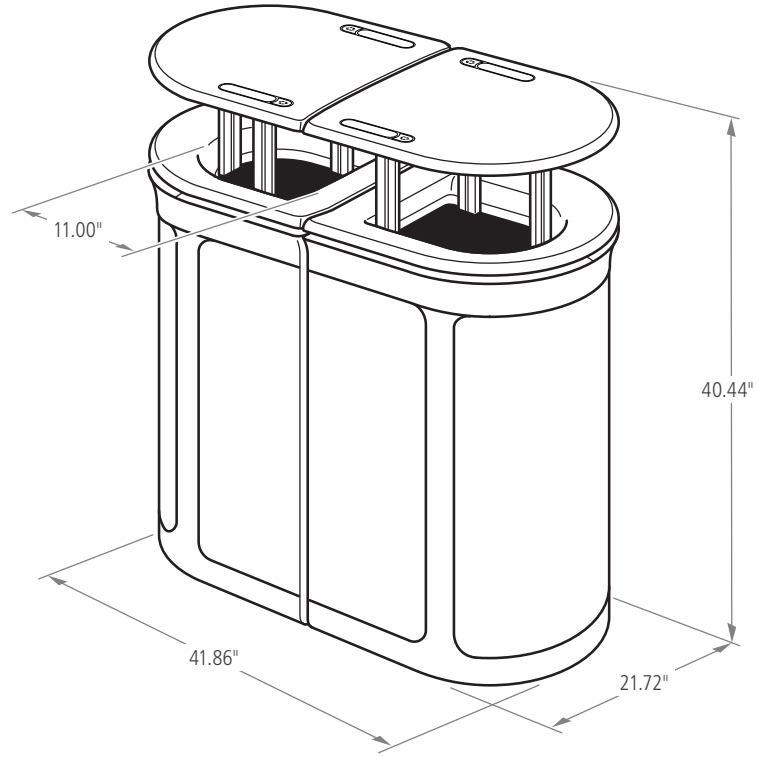

PILL

RECYCLING WITH RAINHOOD

Enhance™ decorative refuse containers are premium waste receptacles that complement the décor of any upscale property.

FEATURES AND BENEFITS:

FEATURES

- Easily change panels to refresh the look of the receptacle without buying an entirely new receptacle
- A powder-coat finish and resilient design helps stand up to daily use, indoors or outdoors
- Plastic liners with venting channels enable easy lifting of liner bags to speed up waste removal, while the retainer bands allow for easy one-step liner bag retention
- Recycling option with landfill and mixed recycling waste stream labels aids in getting waste into the right container
- Hinged lid for quick and easy waste removal