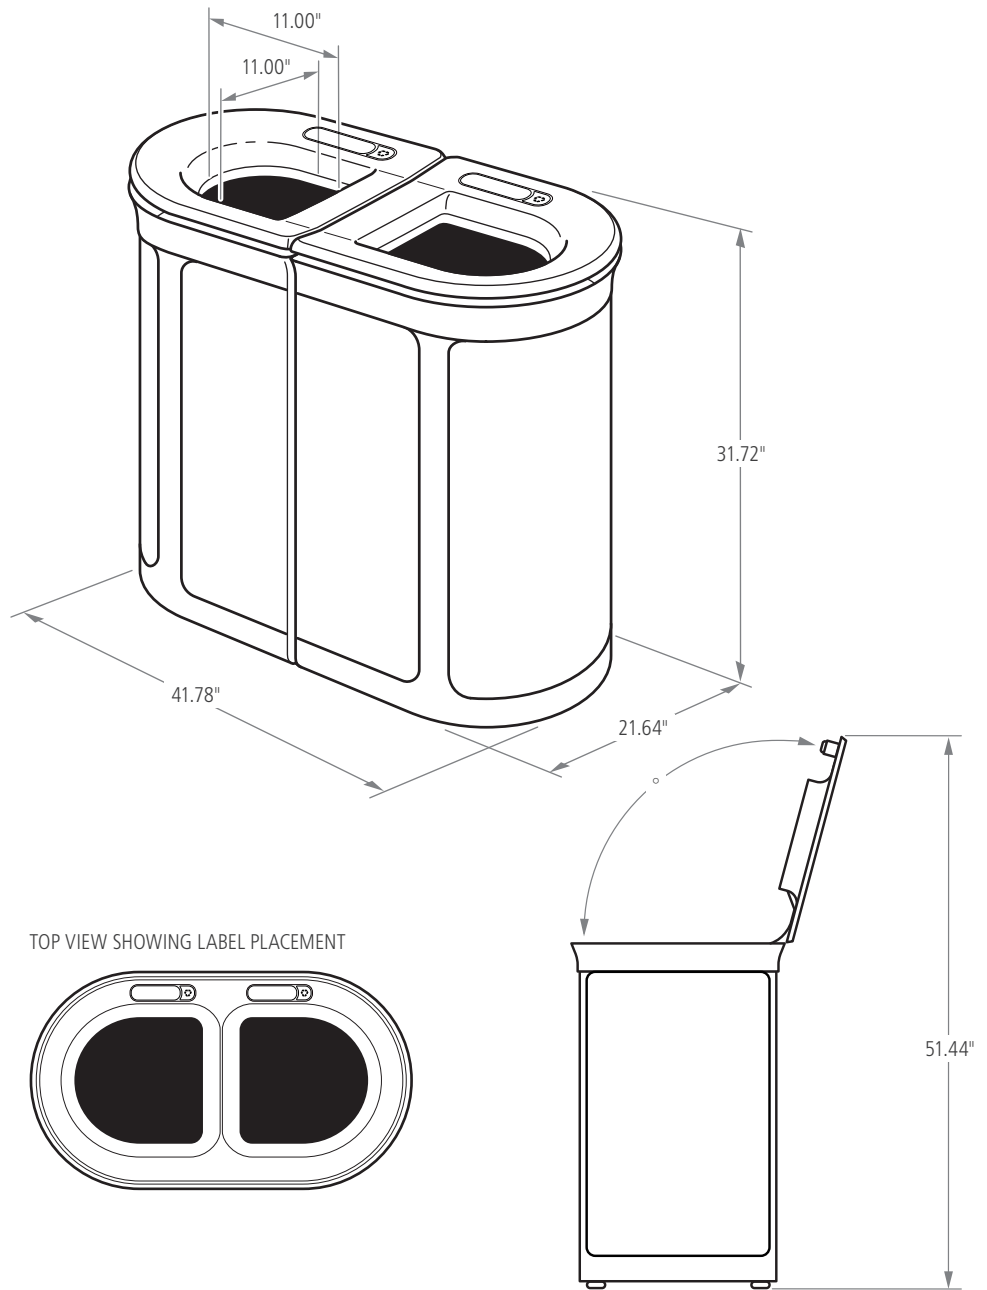

* 7G has liner cinches for knot-free bag retention

** Hinged lid only on 46G

ADA COMPLIANT

TOP VIEW SHOWING LABEL PLACEMENT

* 46G SHOWN

GALLONS	LENGTH (in.)	WIDTH (in.)	HEIGHT (in.)	OPEN HEIGHT (in.)
7G**	17.13	9.63	17.05	N/A (NO HINGED LID)
46G*	41.78	21.64	31.72	51.44