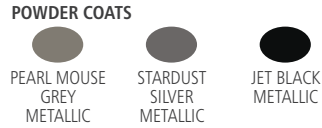

**7G LID OPENING 5.38"L X 5.63"W

BUILD YOUR OWN ▶ RUBBERMAIDCOMMERCIAL.COM/CUSTOMIZE

PILL

RECYCLING

▶ FRAME COLOR OPTIONS

▶ PANEL COLOR OPTIONS

SKU #	DESCRIPTION	FRAME COLOR	PANEL COLOR	GALLONS	WEIGHT (lbs.)	LENGTH (in.)	WIDTH (in.)	HEIGHT (in.)
1970034	PILL LANDFILL/MIXED RECYCLING 7G	PEARL MOUSE GREY METALLIC	UMBRA GREY METALLIC	7	12.80	17.13	9.63	17.05
1970036	PILL LANDFILL/MIXED RECYCLING 7G	STARDUST SILVER METALLIC	BRUSHED STAINLESS	7	12.80	17.13	9.63	17.05
1970038	PILL LANDFILL/MIXED RECYCLING 7G	PEARL MOUSE GREY METALLIC	MOCHA	7	12.80	17.13	9.63	17.05
1969873	PILL LANDFILL/MIXED RECYCLING 7G	JET BLACK METALLIC	EBONY	7	12.80	17.13	9.63	17.05
1970200	PILL 2x 23G	PEARL MOUSE GREY METALLIC	UMBRA GREY METALLIC	46	162.19	41.78	21.64	31.72
1970202	PILL 2x 23G	STARDUST SILVER METALLIC	BRUSHED STAINLESS	46	162.19	41.78	21.64	31.72
1970204	PILL 2x 23G	PEARL MOUSE GREY METALLIC	MOCHA	46	162.19	41.78	21.64	31.72
1970207	PILL 2x 23G	JET BLACK METALLIC	EBONY	46	162.19	41.78	21.64	31.72