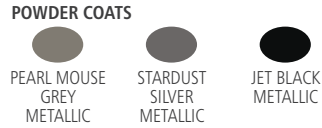

▶ FRAME COLOR OPTIONS

POWDER COATS

▶ PANEL COLOR OPTIONS

POWDER COATS

SKU #	DESCRIPTION	FRAME COLOR	PANEL COLOR	GALLONS	WEIGHT (lbs.)	LENGTH (in.)	WIDTH (in.)	HEIGHT (in.)
1970300	PILL 2x 23G RAINHOOD	PEARL MOUSE GREY METALLIC	UMBRA GREY METALLIC	46	136.30	41.86	21.72	40.44
1970303	PILL 2x 23G RAINHOOD	STARDUST SILVER METALLIC	ANTHRACITE METALLIC	46	136.30	41.86	21.72	40.44
1970306	PILL 2x 23G RAINHOOD	BRONZE METALLIC	DARK CHERRY METALLIC	46	136.30	41.86	21.72	40.44
1970309	PILL 2x 23G RAINHOOD	JET BLACK METALLIC	JET BLACK METALLIC	46	136.30	41.86	21.72	40.44

HALF ROUND

OPEN TOP

▶ FRAME COLOR OPTIONS

▶ PANEL COLOR OPTIONS

SKU #	DESCRIPTION	FRAME COLOR	PANEL COLOR	GALLONS	WEIGHT (lbs.)	LENGTH (in.)	WIDTH (in.)	HEIGHT (in.)
1969874	HALF ROUND 7.5G	PEARL MOUSE GREY METALLIC	UMBRA GREY METALLIC	7.5	28.81	18.70	10.69	31.66
1969878	HALF ROUND 7.5G	STARDUST SILVER METALLIC	BRUSHED STAINLESS	7.5	28.81	18.70	10.69	31.66
1970082	HALF ROUND 7.5G	PEARL MOUSE GREY METALLIC	MOCHA	7.5	28.81	18.70	10.69	31.66
1970086	HALF ROUND 7.5G	JET BLACK METALLIC	EBONY	7.5	28.81	18.70	10.69	31.66
1970090	HALF ROUND 11.5G	PEARL MOUSE GREY METALLIC	UMBRA GREY METALLIC	11.5	34.41	22.20	12.41	31.65
1970113	HALF ROUND 11.5G	STARDUST SILVER METALLIC	BRUSHED STAINLESS	11.5	34.41	22.20	12.41	31.65
1970116	HALF ROUND 11.5G	PEARL MOUSE GREY METALLIC	MOCHA	11.5	34.41	22.20	12.41	31.65
1970119	HALF ROUND 11.5G	JET BLACK METALLIC	EBONY	11.5	34.41	22.20	12.41	31.65