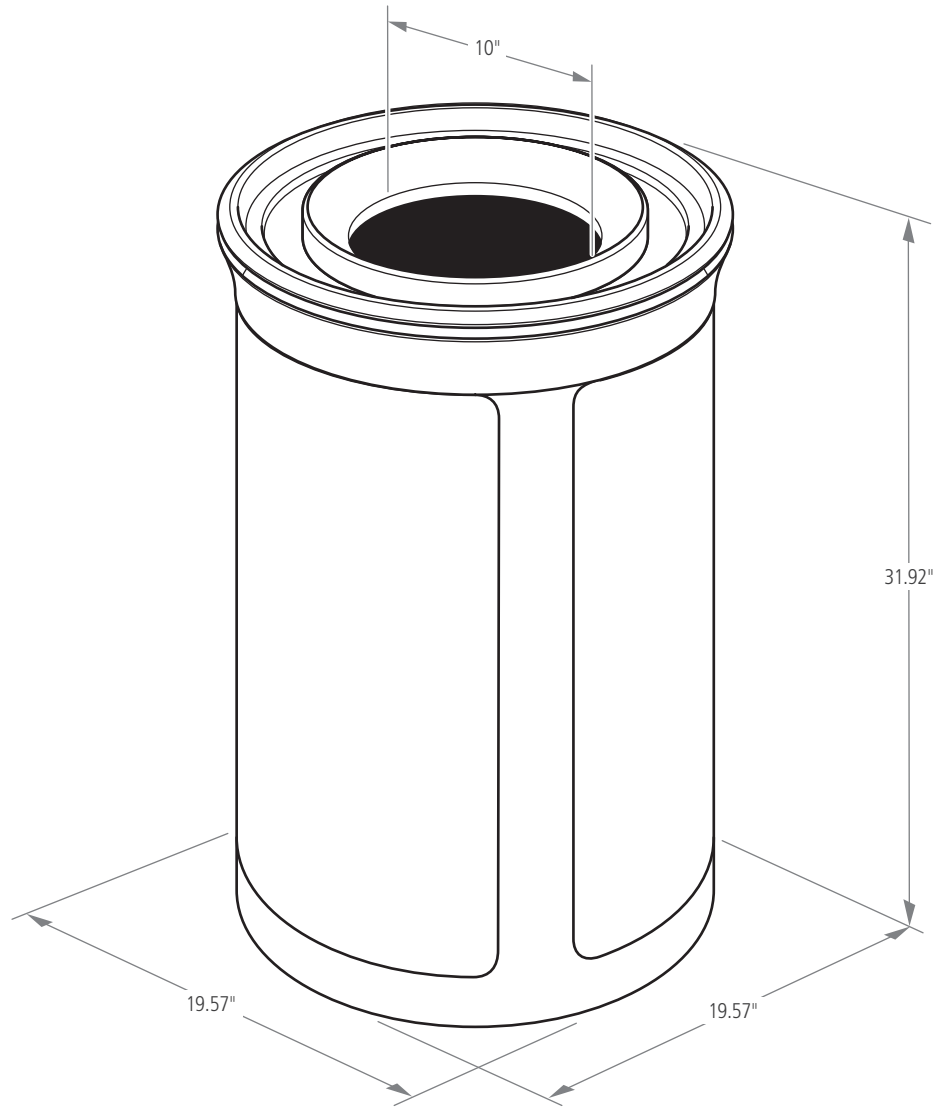

ROUND

ASH/TRASH

Enhance™ decorative refuse containers are premium waste receptacles that complement the décor of any upscale property.

FEATURES AND BENEFITS:

FEATURES

- Easily change panels to refresh the look of the receptacle without buying an entirely new receptacle
- Fingerprint-resistant coating ensures a high-quality appearance
- A powder-coat finish and resilient design helps stand up to daily use, indoors or outdoors
- Plastic liners with venting channels enable easy lifting of liner bags to speed up waste removal, while the retainer bands allow for easy one-step liner bag retention
- The ash/trash opening helps to easily collect cigarette debris and maintains a property's appearance

GALLONS	LENGTH (in.)	WIDTH (in.)	HEIGHT (in.)
15G	19.57	19.57	31.92

BUILD YOUR OWN ▶ RUBBERMAIDCOMMERCIAL.COM/CUSTOMIZE