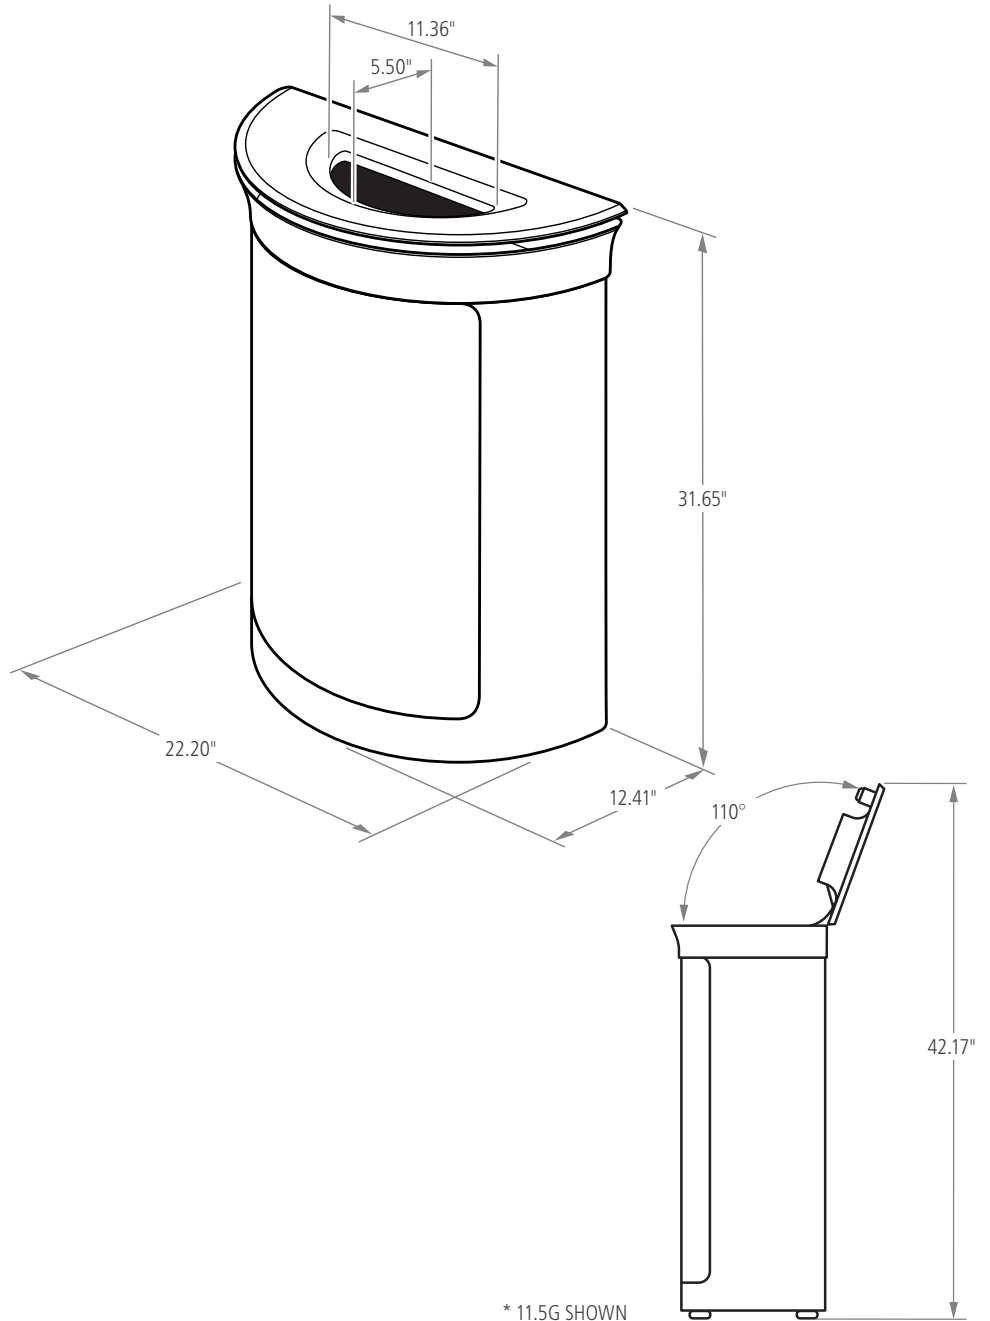

* 11.5G SHOWN

GALLONS	LENGTH (in.)	WIDTH (in.)	HEIGHT (in.)	OPEN HEIGHT (in.)
7.5G**	18.70	10.69	31.66	40.50
11.5G*	22.20	12.41	31.65	42.17

**7.5G LID OPENING 11.01" L X 4.51" W

BUILD YOUR OWN ▶ RUBBERMAIDCOMMERCIAL.COM/CUSTOMIZE