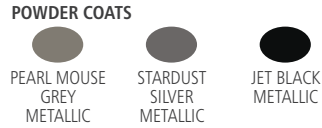

HALF ROUND

RECYCLING

▶ FRAME COLOR OPTIONS