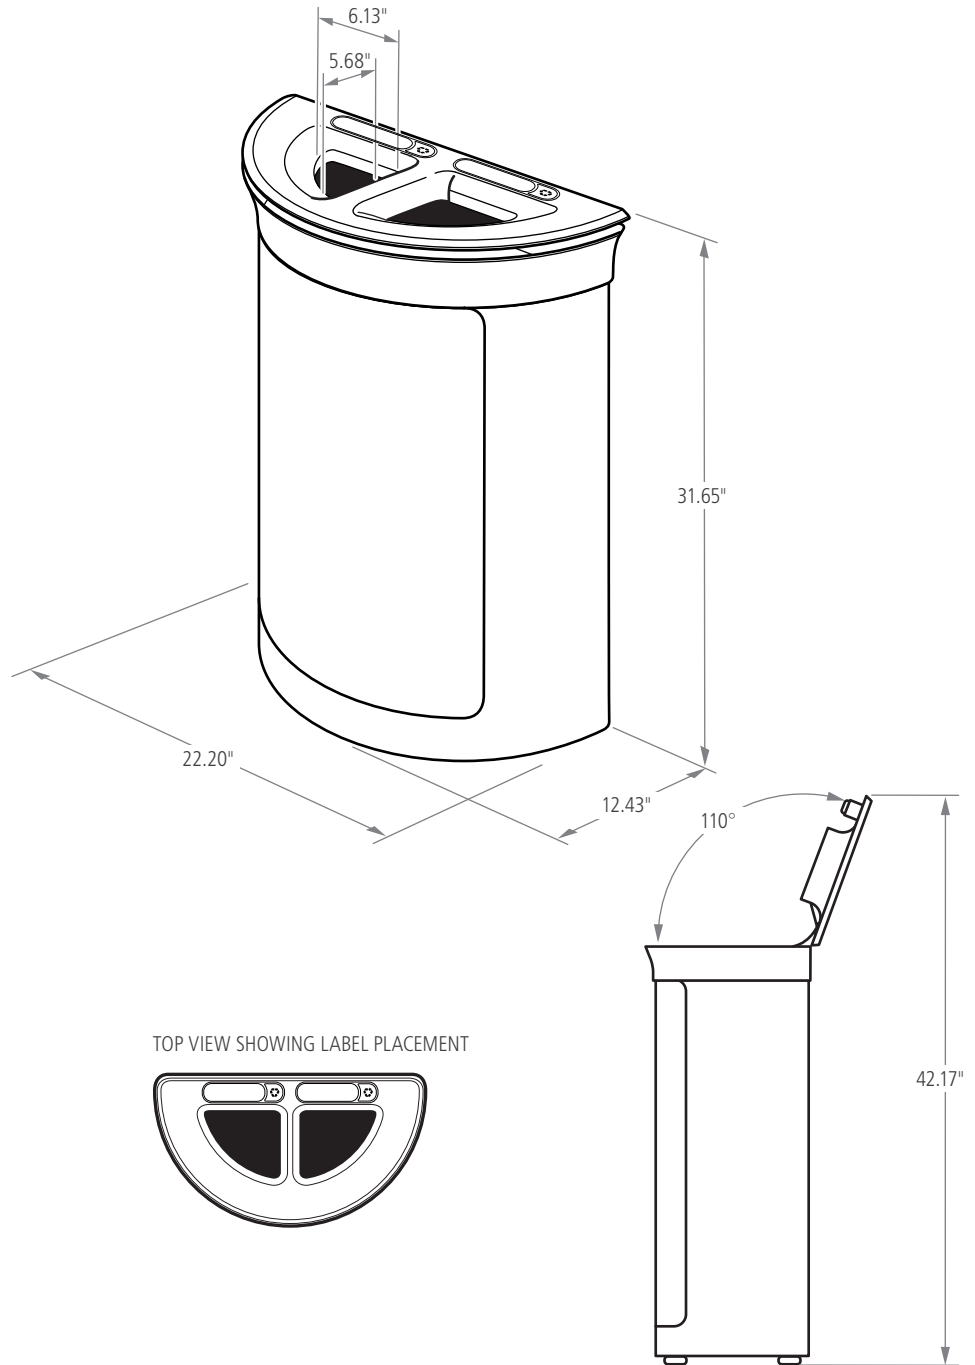

TOP VIEW SHOWING LABEL PLACEMENT

GALLONS	LENGTH (in.)	WIDTH (in.)	HEIGHT (in.)	OPEN HEIGHT (in.)
11.5G	22.20	12.43	31.65	42.17

BUILD YOUR OWN ▶ RUBBERMAIDCOMMERCIAL.COM/CUSTOMIZE

HALF ROUND

RECYCLING

▶ FRAME COLOR OPTIONS