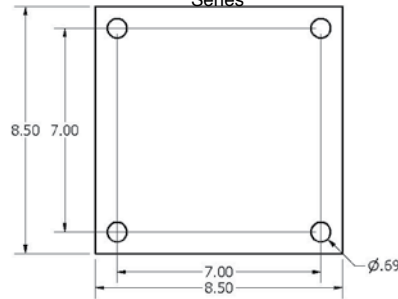

LMST / LMRT

Available on: 85, 125, 2-85, 2-125 Series