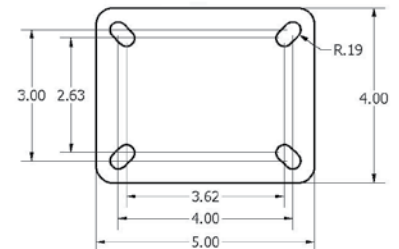

41ST / 41RT

Available on: 46, 65 Series