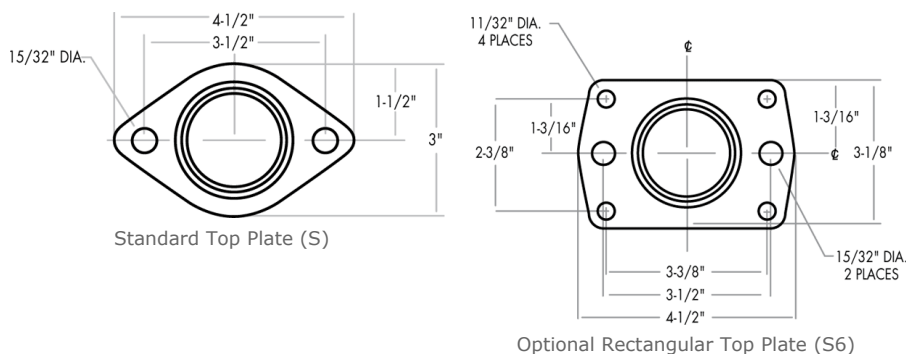

1225 Isley Road, Gastonia, NC 28052
Phone: [800-634-7704](tel:800-634-7704) Fax: 800-253-6634
www.rwmcasters.com

CargoMax Casters

Air Cargo Casters

RWM Caster's CargoMax™ is the strongest, most durable air cargo caster on the market. The CargoMax™ Air Cargo caster features an optional demountable foot guard built specifically for use on sorting decks. The foot guard prevents foot entry into the caster mounting hole on decks and assists in providing a safer, more productive working environment on sortation decks.

CargoMax

CargoMax

Top Plates

Standard Top Plate (S)

Optional Rectangular Top Plate (S6)

Features

Precision Ball Bearing: All wheels and swivel raceways have precision ball bearings for better load distribution, strength in side thrust application, and ease of mobility.

Options

FG Foot Guard

Specifications

 Wheel Diameter	 Wheel Width	 Wheel Type	 lbs. Capacity	 Overall Height	Sealed Precision Ball Bearing	 Swivel Lead	 Approx Weight
2-5/16"	1-5/16"	Hytrel	500	3-25/32"	26- USB -2313-S-TG	1"	1.62
2-5/16"	1-5/16"	Hytrel	500	3-25/32"	26- USB -2313-S6-TG	1"	1.62
2-5/16"	1-5/16"	Hytrel	500	3-25/32"	26- USB -2313-S-TG-FG	1"	2.46
2-5/16"	1-5/16"	Hytrel	500	3-25/32"	26- USB -2313-S6-TG-FG	1"	2.46
2-3/4"	1-5/16"	Hytrel	500	4"	26- USB -2713-S-TG	1"	1.71
2-3/4"	1-5/16"	Hytrel	500	4"	26- USB -2713-S6-TG	1"	1.71
2-3/4"	1-5/16"	Hytrel	500	4"	26- USB -2713-S-TG-FG	1"	2.54
2-3/4"	1-5/16"	Hytrel	500	4"	26- USB -2713-S6-TG-FG	1"	2.54