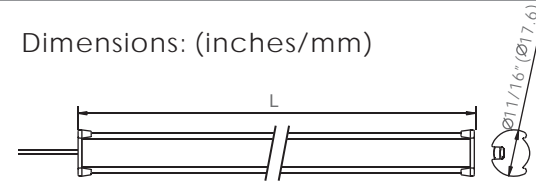

LED Linear Lighting

TUBE

Dimensions: (inches/mm)

Characteristics:

- Linkable up to 119°
- Dark spot free at the linking point
- Uniform light
- Lifetime : 50,000 hrs(ta=77°F, 25 C)
- ta : -4°F ~ 95°F (-20 C ~ 35 C)
- CCT: 3000K 4000K 5000K
- Material : aluminum alloy

Application:

Suitable for use in covers, display cases, etc.

Model	IN	W	Beam	L	Max NO	Max NO
TUBE-L18-24V	24VDC	6.5W	110°	11-13/16" (300mm)	18 pcs	10 pcs
TUBE-L36-24V	24VDC	13W	110°	23-5/8" (600mm)	36 pcs	5 pcs
TUBE-L54-24V	24VDC	20W	110°	35-5/16" (900mm)	54 pcs	3 pcs