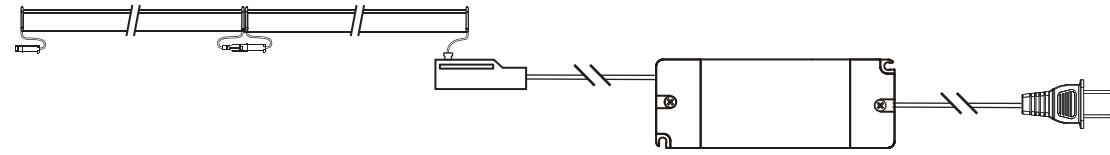

LED Linear Lighting

TUBE

Dimensions: (inches/mm)

Characteristics:

- Linkable up to 119°
- Dark spot free at the linking point
- Uniform light
- Lifetime : 50,000 hrs(ta=77°F, 25 C)
- ta : -4°F ~ 95°F (-20 C ~ 35 C)
- CCT: 3000K 4000K 5000K
- Material : aluminum alloy

Installation:

Clip 1

2x

Clip 2

2x

4x

Clip 3

2x

Clip 4

2x

LED Linear Lighting

Wiring diagram:

Model	UL LISTED LED Power Supply	Max. Linkable
TUBE-L18-24V	<p>SLT50-24VL-2A Input:100-120VAC Output: 24V Max.:50W</p>	7 pcs
TUBE-L36-24V		3 pcs
TUBE-L54-24V		2 pcs

Wiring diagram:

Model	Splitter	LED Power Supply	Max. Linkable
TUBE-L18-24V	<p>JB-3 L=5-15/16\" (150mm)</p>	<p>SLT50-24VL-2 Input:100-240VAC Output: 24V Max.:50W</p>	7 pcs
TUBE-L36-24V			3 pcs
TUBE-L54-24V			2 pcs