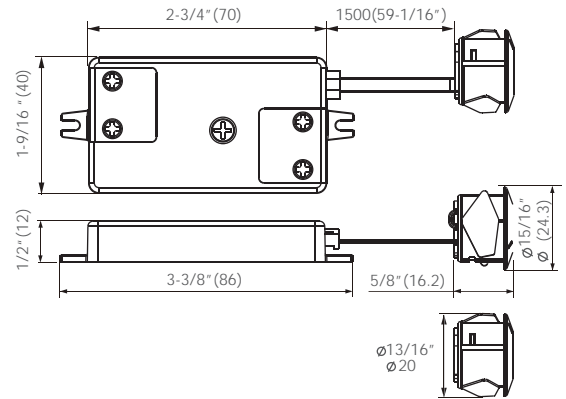

# Low Voltage Motion Sensor Switch

Dimensions: (inches/mm):

## ■ Features

- Human-body detection sensor
- Detection range: Max. 98-7/16" (2.5m)
- Detection angle: 80°
- Detection time: 10sec~3min
- Selectable output connection: terminal block and mini plug

Model No.	Rated supply	Rated output	Rated load
SHE-B-60	DC 12V	DC 12V	Max.30W
	DC 24V	DC 24V	Max.60W