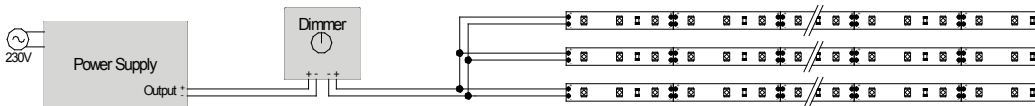

## Single Colour Wiring

do not connect like this

## Single Colour Wiring with manual Dimmer

for up to 3 reels

for more than 3 reels (multi power supply)

Sloan\_03\_GK\_LED-Modules\_15A

do not connect like this