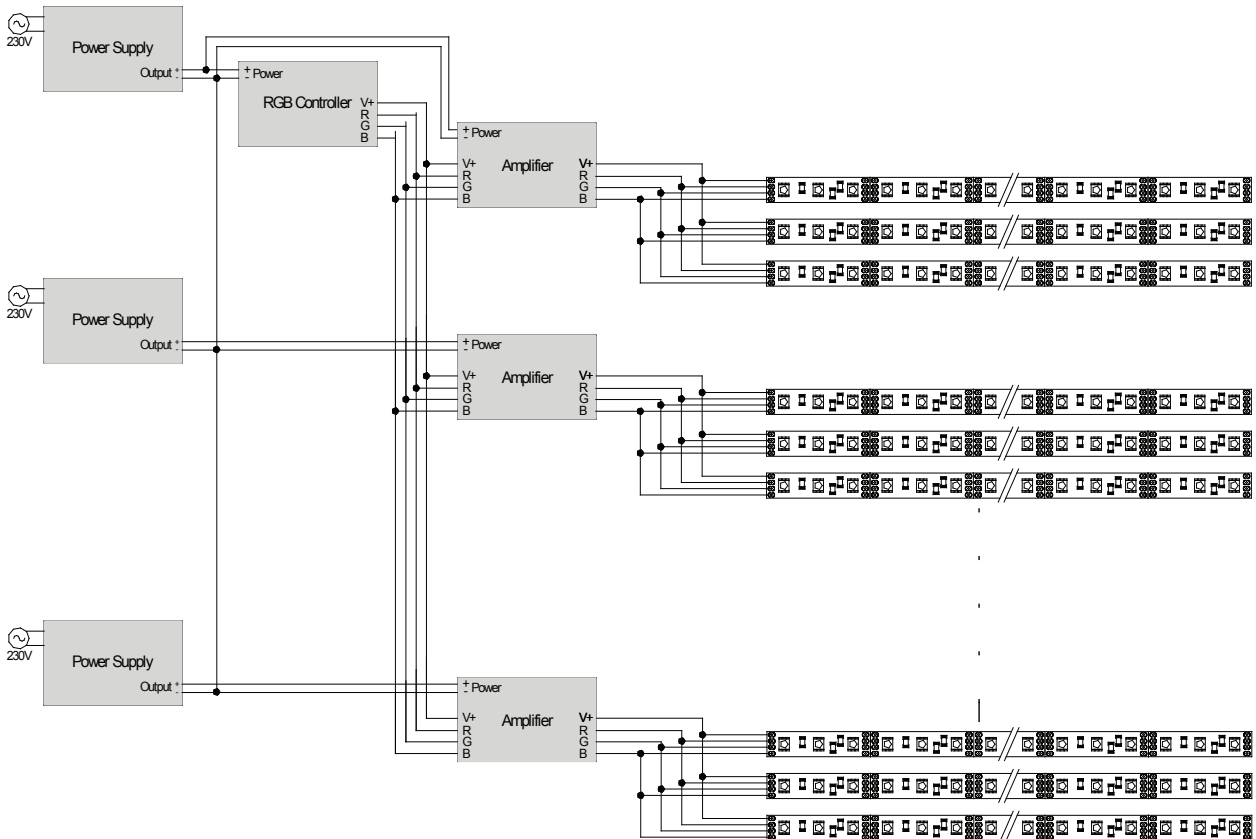

## Single Colour Wiring

do not connect like this

## Single Colour Wiring with manual Dimmer

for up to 3 reels

for more than 3 reels (multi power supply)

Sloan\_03\_GK\_LED-Modules\_15A

do not connect like this

## Full Colour Wiring

for up to 3 reels

do not connect like this

for more than 3 reels (multi power supply)

Sloan\_03\_GK\_LED-Modules\_15A

for more than 3 reels (multi power supply)

do not connect like this