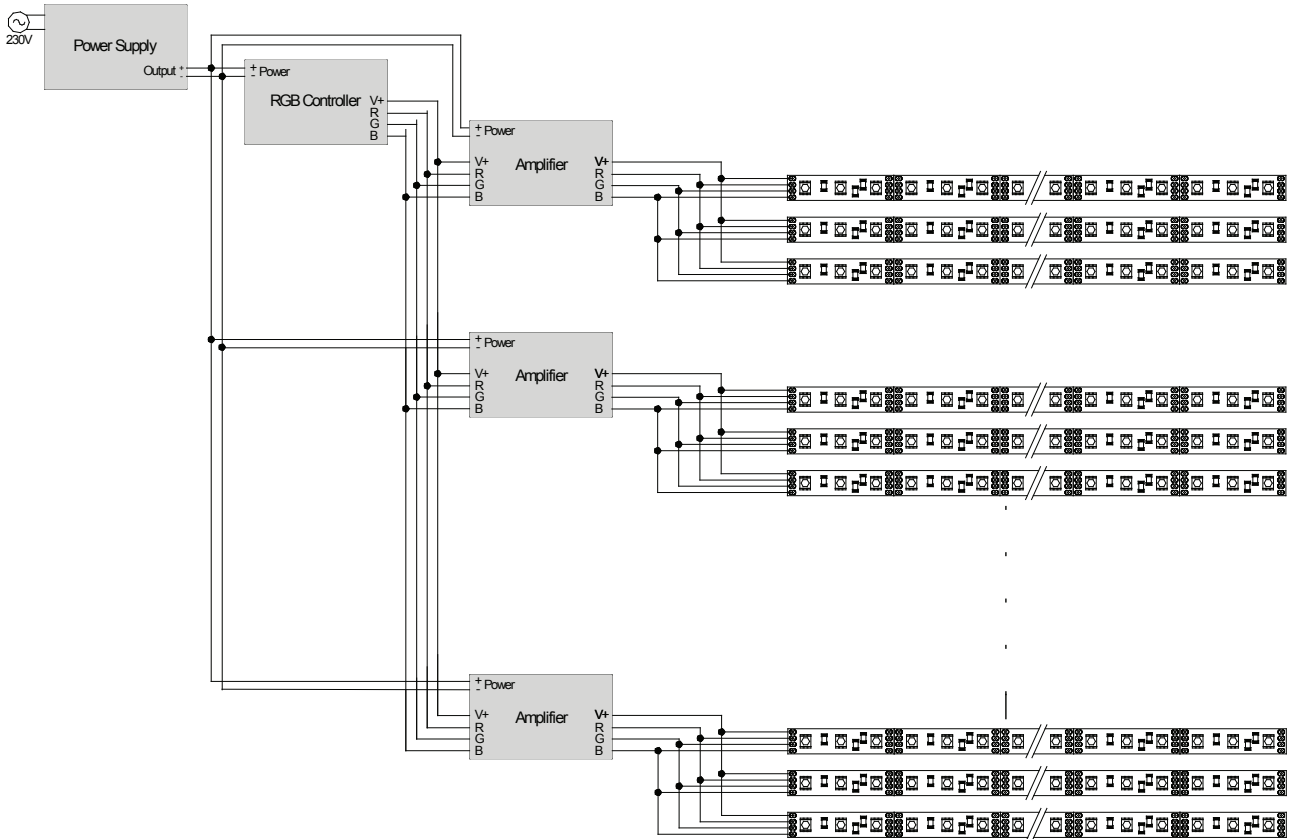

## Single Colour Wiring

do not connect like this

## Single Colour Wiring with manual Dimmer

for up to 3 reels

for more than 3 reels (multi power supply)

Sloan\_03\_GK\_LED-Modules\_15A

do not connect like this

## Full Colour Wiring

for up to 3 reels

do not connect like this

for more than 3 reels (multi power supply)

Sloan\_03\_GK\_LED-Modules\_15A

for more than 3 reels (multi power supply)

do not connect like this