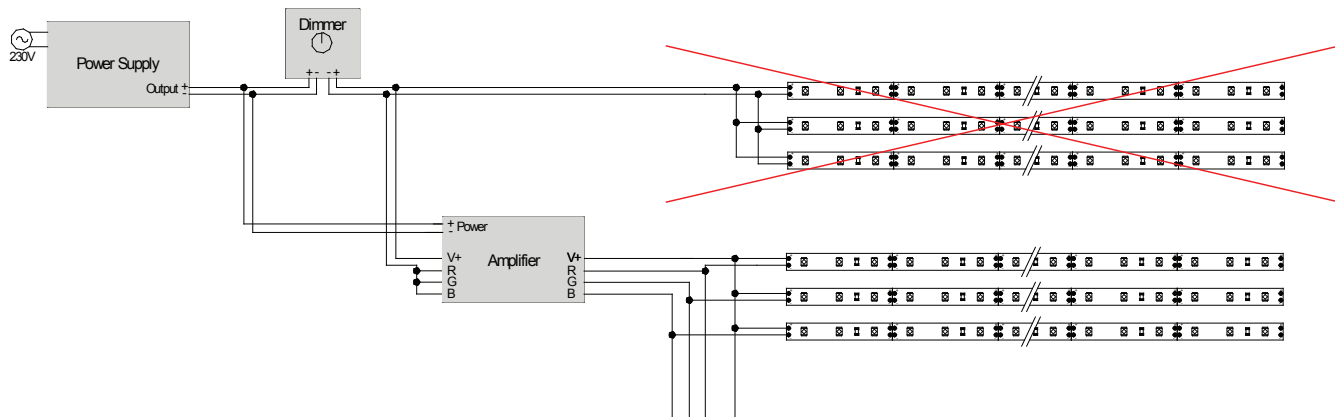

## Single Colour Wiring

do not connect like this

## Single Colour Wiring with manual Dimmer

for up to 3 reels

for more than 3 reels (multi power supply)

Sloan\_03\_GK\_LED-Modules\_15A

do not connect like this

## Full Colour Wiring

for up to 3 reels

do not connect like this

for more than 3 reels (multi power supply)

Sloan\_03\_GK\_LED-Modules\_15A

for more than 3 reels (multi power supply)

do not connect like this