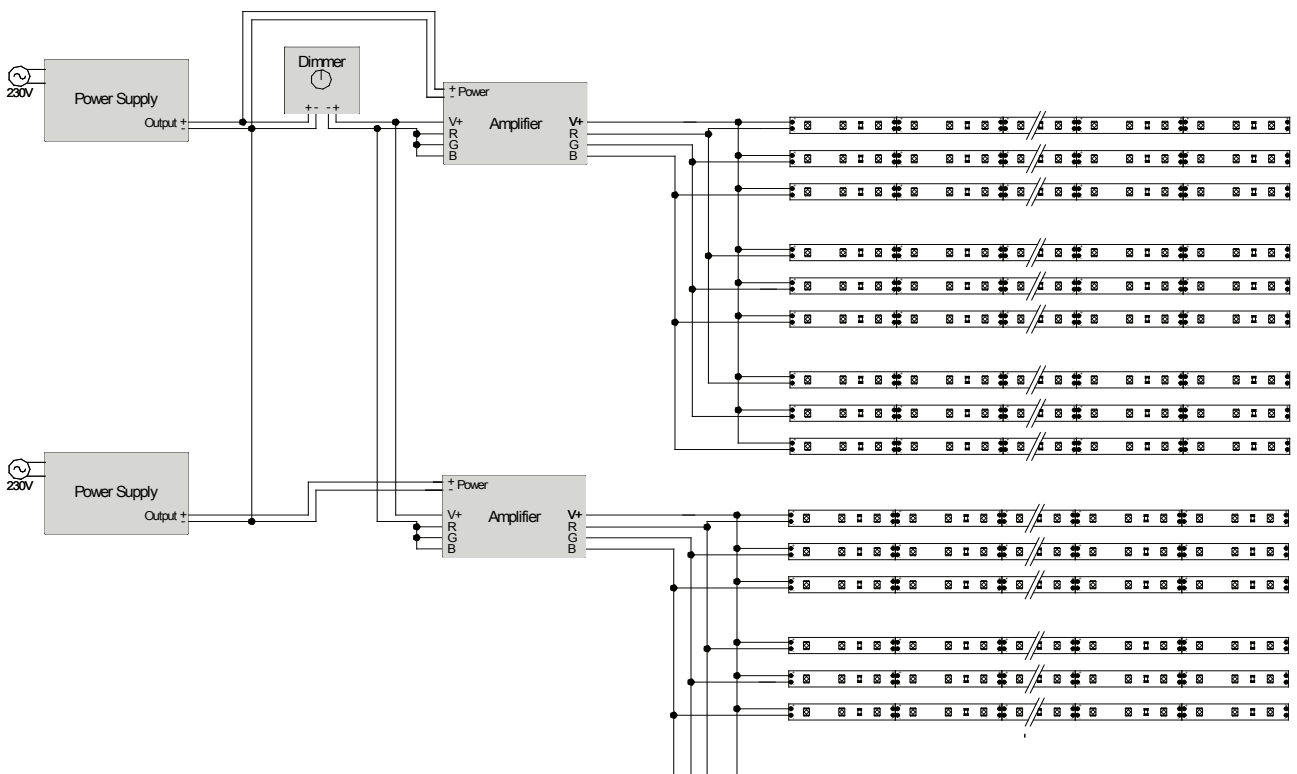

## Single Colour Wiring

do not connect like this

## Single Colour Wiring with manual Dimmer

for up to 3 reels

for more than 3 reels (multi power supply)

Sloan\_03\_GK\_LED-Modules\_15A

do not connect like this

## Full Colour Wiring

for up to 3 reels

do not connect like this

for more than 3 reels (multi power supply)

Sloan\_03\_GK\_LED-Modules\_15A

for more than 3 reels (multi power supply)

do not connect like this