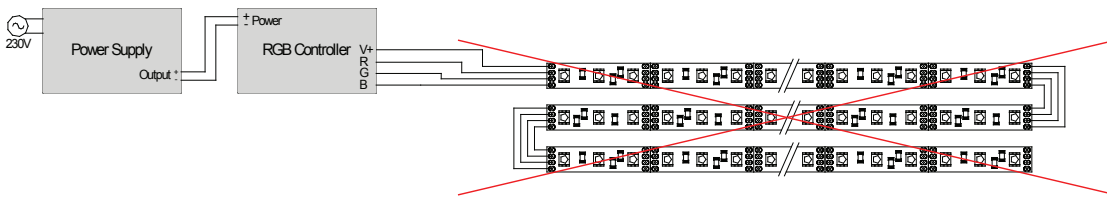

## Single Colour Wiring

do not connect like this

## Single Colour Wiring with manual Dimmer

for up to 3 reels

for more than 3 reels (multi power supply)

Sloan\_03\_GK\_LED-Modules\_15A

do not connect like this

## Full Colour Wiring

for up to 3 reels

do not connect like this

for more than 3 reels (multi power supply)

Sloan\_03\_GK\_LED-Modules\_15A

for more than 3 reels (multi power supply)

do not connect like this