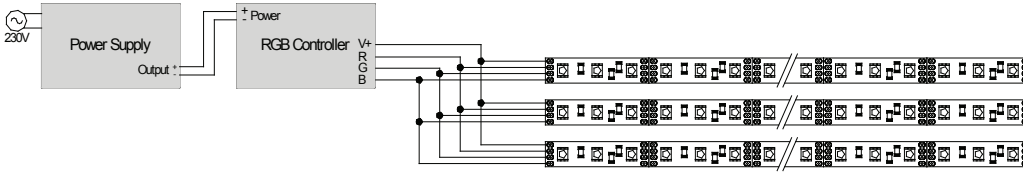

## Single Colour Wiring

do not connect like this

## Single Colour Wiring with manual Dimmer

for up to 3 reels

for more than 3 reels (multi power supply)

Sloan\_03\_GK\_LED-Modules\_15A

do not connect like this

## Full Colour Wiring

for up to 3 reels

do not connect like this

for more than 3 reels (multi power supply)

Sloan\_03\_GK\_LED-Modules\_15A

for more than 3 reels (multi power supply)

do not connect like this