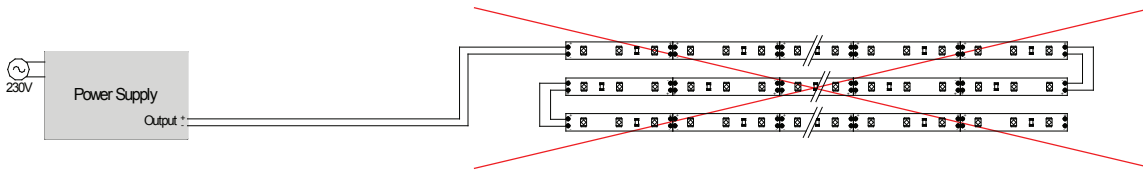

# Wiring Instructions

## Single Colour Wiring

do not connect like this

## Single Colour Wiring with manual Dimmer

for up to 3 reels

for more than 3 reels (multi power supply)

Sloan\_03\_GK\_LED-Modules\_15A

do not connect like this

## Full Colour Wiring

for up to 3 reels

do not connect like this

for more than 3 reels (multi power supply)

Sloan\_03\_GK\_LED-Modules\_15A

for more than 3 reels (multi power supply)

do not connect like this