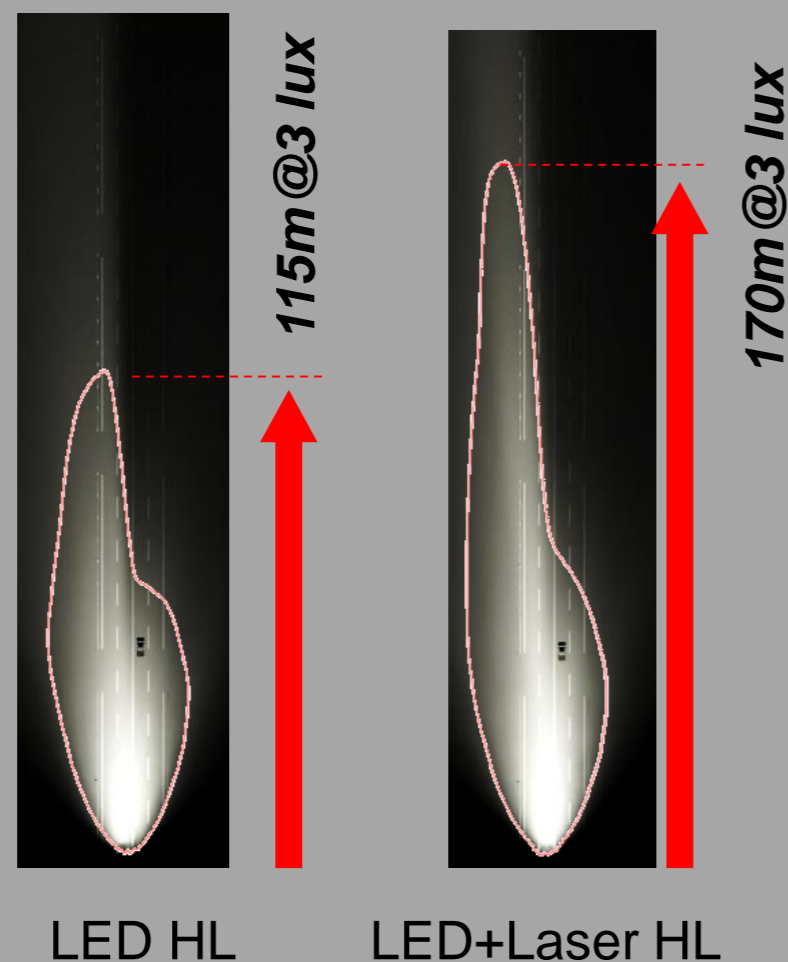

RECOGNIZING

LASER HEADLAMP

レーザーヘッドランプ

- High safety headlamp that improves visibility of distance.
- The visible distance would be improved by 1.5 times compared to the LED lamp.
- 遠方視認性を向上させた安全性の高いヘッドランプ
- LEDヘッドランプと比べて、1.5倍先を照らします

Optical performance comparison 光学性能比較

	LED HL	LED + Laser HL
Outreach (at 3 Lux) 到達距離 (3 Lux)	115 m	170 m
	Recognition distance 1.5 times further 1.5倍先を照らす	
Time from objects being discovered to passed 対象物発見から通過までの時間	5.4 sec	4.1 sec
	noticing one second earlier 1秒早く気付く	

RECOGNIZING

LASER HEADLAMP

レーザーヘッドランプ

Ergonomic Evaluation 人間工学的評価

The recognition distance of Laser +LED lamp is 20~30m further.
20~30m手前で気づくことができます