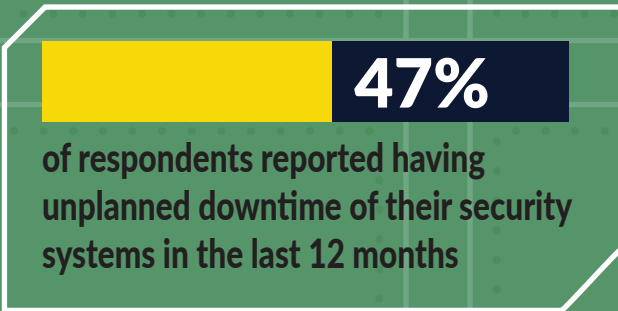

EMERGENCIES DON'T COME WITH A WARNING

Are your building security and automation systems really ready for a disaster?

Visit go.stratus.com/secure to learn more.
Always Secure with Stratus.

Length of unplanned downtime events: