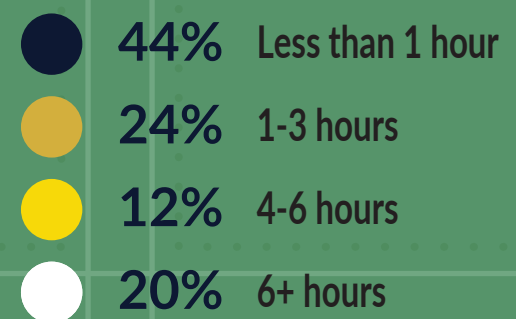

EMERGENCIES DON'T COME WITH A WARNING

Are your building security and automation systems really ready for a disaster?

Visit go.stratus.com/secure to learn more.
Always Secure with Stratus.

Length of unplanned downtime events: