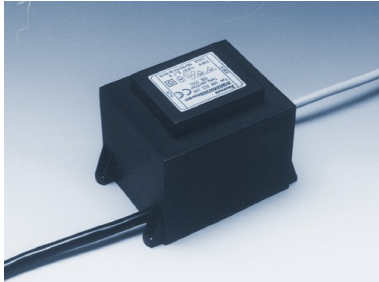

Transformer 230 V / 12 V, 300 VA

Safety-transformer, with primary fuse

(Photo shows similar transformer but with different power)

Type-no.	096 093 300
Type	Safety transformer
Intended use	Low-voltage-halogen- and LED-lighting
Voltage	Primary 230 V / Secondary 12 V AC
Power	300 VA
Input	Wire (60 cm), fuse and overheat-protection
Output	Wire (60 cm)
Size / weight	130 x 90 x 100 mm / 4.0 kg
Approvals	CE 
Origin	Made in Germany
Standard delivery time	1-2 days