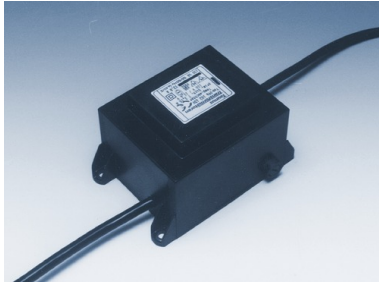

Transformer 110 V / 12 V, 150 VA

Safety-transformer with primary-fuse

Type-no.	096 102 150
Type	Safety transformer
Intended use	Low-voltage-halogen-lighting
Voltage	Primary 110 V / Secondary 11.6 V AC
Power	150 VA
Input	Wire (60 cm)
Output	Wire (60 cm)
Size / weight	130 x 91 x 77 mm / 2.8 kg
Approvals	CE 
Origin	Made in Germany
Standard delivery time	1-2 weeks