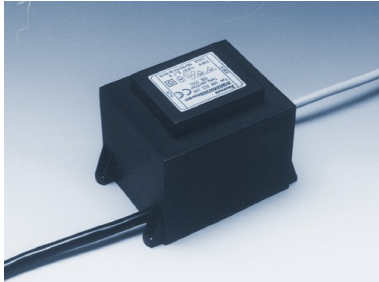

Transformer 230 V / 12 V, 200 VA

Safety-transformer, with primary fuse

Type-no.	096 092 200
Type	Safety transformer
Intended use	Low-voltage-halogen- and LED-lighting
Voltage	Primary 230 V / Secondary 12 V AC
Power	200 VA
Input	Wire (60 cm), fuse and overheat-protection
Output	Wire (60 cm)
Size / weight	130 x 90 x 85 mm / 3.2 kg
Approvals	  
Origin	Made in Germany
Standard delivery time	1-2 weeks