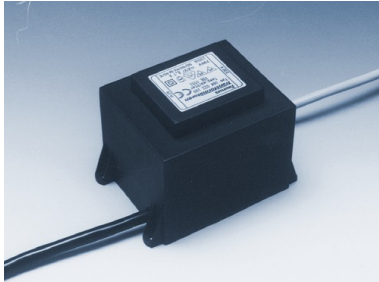

Transformer 230 V / 24 V, 200 VA

Safety-transformer, with primary fuse

Type-no.	096 132 200
Type	Safety transformer
Intended use	Low-voltage-halogen-lighting
Voltage	Primary 230 V / Secondary 24 V AC
Power	200 VA
Input	Wire (60 cm), fuse and overheat-protection
Output	wire (60 cm)
Size / weight	130 x 90 x 85 mm / 3.9 kg
Approvals	  
Origin	Made in Germany
Standard delivery time	1-2 days