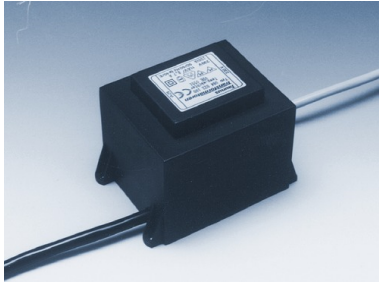

Transformer 230 V / 12 V, 400 VA

Safety-transformer, with primary fuse

(Photo shows similar transformer but with different power)

Type-no.	120 066 400
Type	Safety transformer
Intended use	Low-voltage-halogen- and LED-lighting
Voltage	Primary 230 V / Secondary 12 V AC
Power	400 VA
Input	Wire (60 cm), fuse and overheat-protection
Output	Wire (60 cm)
Size / weight	190 x 107 x 130 mm / 8.5 kg
Approvals	CE 
Origin	Made in Germany
Standard delivery time	1-2 days