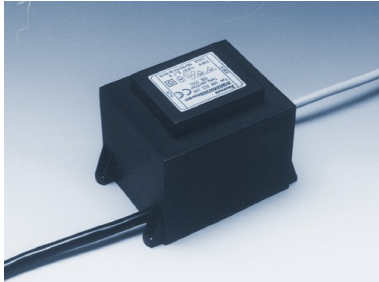

Transformer 230 V / 12 V, 20 VA

Safety-transformer

Type-no.	066 018 020
Type	Safety transformer
Intended use	Low-voltage-halogen- and LED-lighting
Voltage	Primary 230 V / Secondary 12 V AC
Power	20 VA
Input	Wire (60cm), overheat-protection
Output	Wire (60 cm)
Size / weight	87 x 62 x 50 mm / 700 g
Approvals	CE 
Origin	Made in Germany
Standard delivery time	1-2 weeks