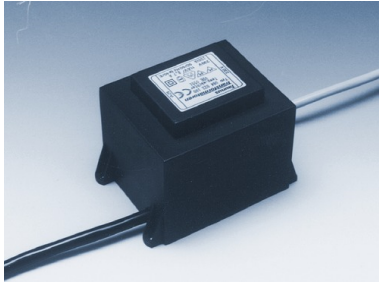

## Transformer 230 V / 12 V, 500 VA

Safety-transformer, with primary fuse

*(Photo shows similar transformer but with different power)*

Type-no.	120 090 500
Type	Safety transformer
Intended use	Low-voltage-halogen- and LED-lighting
Voltage	Primary 230 V / Secondary 12 V AC
Power	500 VA
Input	Wire (60 cm), fuse and overheat-protection
Output	Wire (60 cm)
Size / weight	190 x 107 x 130 mm / 8.5 kg
Approvals	
Origin	Made in Germany
Standard delivery time	1-2 weeks