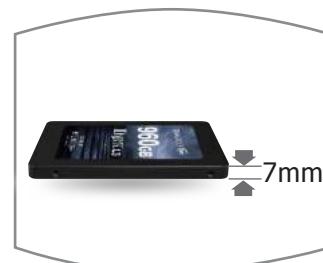

## Specification

Item	Specification
Model	DARK L3
Interface	SATA III
Capacity	60GB / 120GB / 240GB / 480GB / 960GB*
Performance	ATTO: 60GB Read/Write: up to 520/420 MB/s** 120GB Read/Write: up to 520/420 MB/s** 240GB Read/Write: up to 520/300 MB/s** 480GB Read/Write: up to 520/460 MB/s** 960GB Read/Write: up to 520/460 MB/s**  Crystal Disk Mark: 60GB Read/Write: up to 410/100 MB/s** 120GB Read/Write: up to 420/140 MB/s** 240GB Read/Write: up to 490/300 MB/s** 480GB Read/Write: up to 490/460 MB/s** 960GB Read/Write: up to 490/460 MB/s** 60GB 4K Random Read/Write: 35K/25K IOPS Max** 120GB 4K Random Read/Write: 35K/25K IOPS Max** 240GB 4K Random Read/Write: 75K/75K IOPS Max** 480GB 4K Random Read/Write: 75K/75K IOPS Max** 960GB 4K Random Read/Write: 75K/75K IOPS Max**
Voltage	DC 5V
Dimensions	100 x 69.9 x 7mm
Operation Temperature	0°C ~ 70°C
Relative Humidity	95% under 55°C
Vibration	20G(Operating)
Shock	1500G
MTBF	1,000,000 HR
Warranty	3 Years