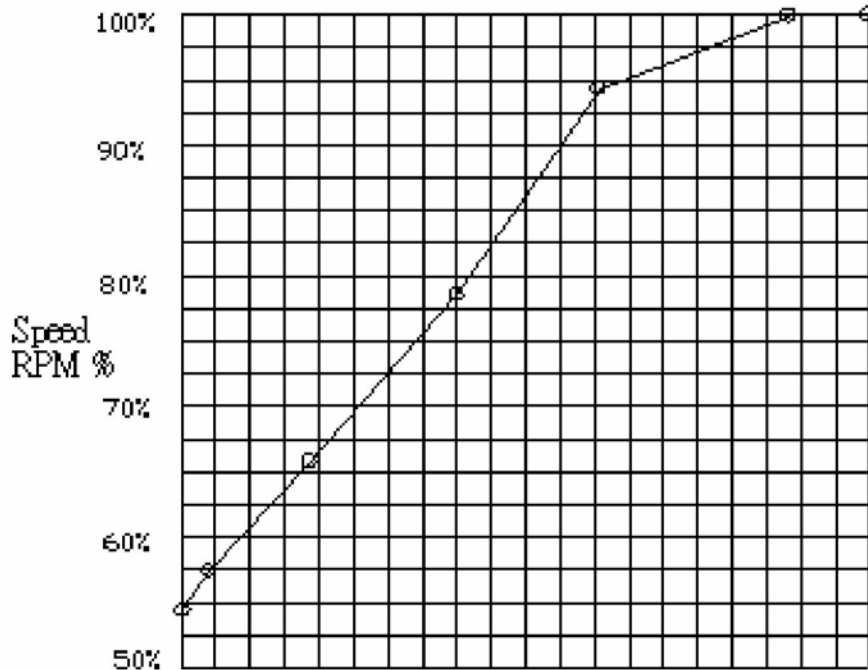

**TEI DC Fan TD6025, TD8025, TD9225, TD1225, TD1232,  
 TD1238, TD12738, SD1738, TD1751, TD1755, TD1865,  
 TD8545R, TDB908AN Thermal speed control , NTC  
 thermistor H version**

Temperature Degree °C Vs Speed %, 50~ 100%

Current input Amp. 50%~100% Vs Speed %, 50~100%

NTC thermistor Ohm Ω Vs Speed % , 50~100%

Temperature °C	25°C	28°C	31°C	34°C	37°C	40°C
Current Amp. %	50%	60%	70%	80%	90%	100%
Thermister NTC	10K Ω		~			4.7K Ω