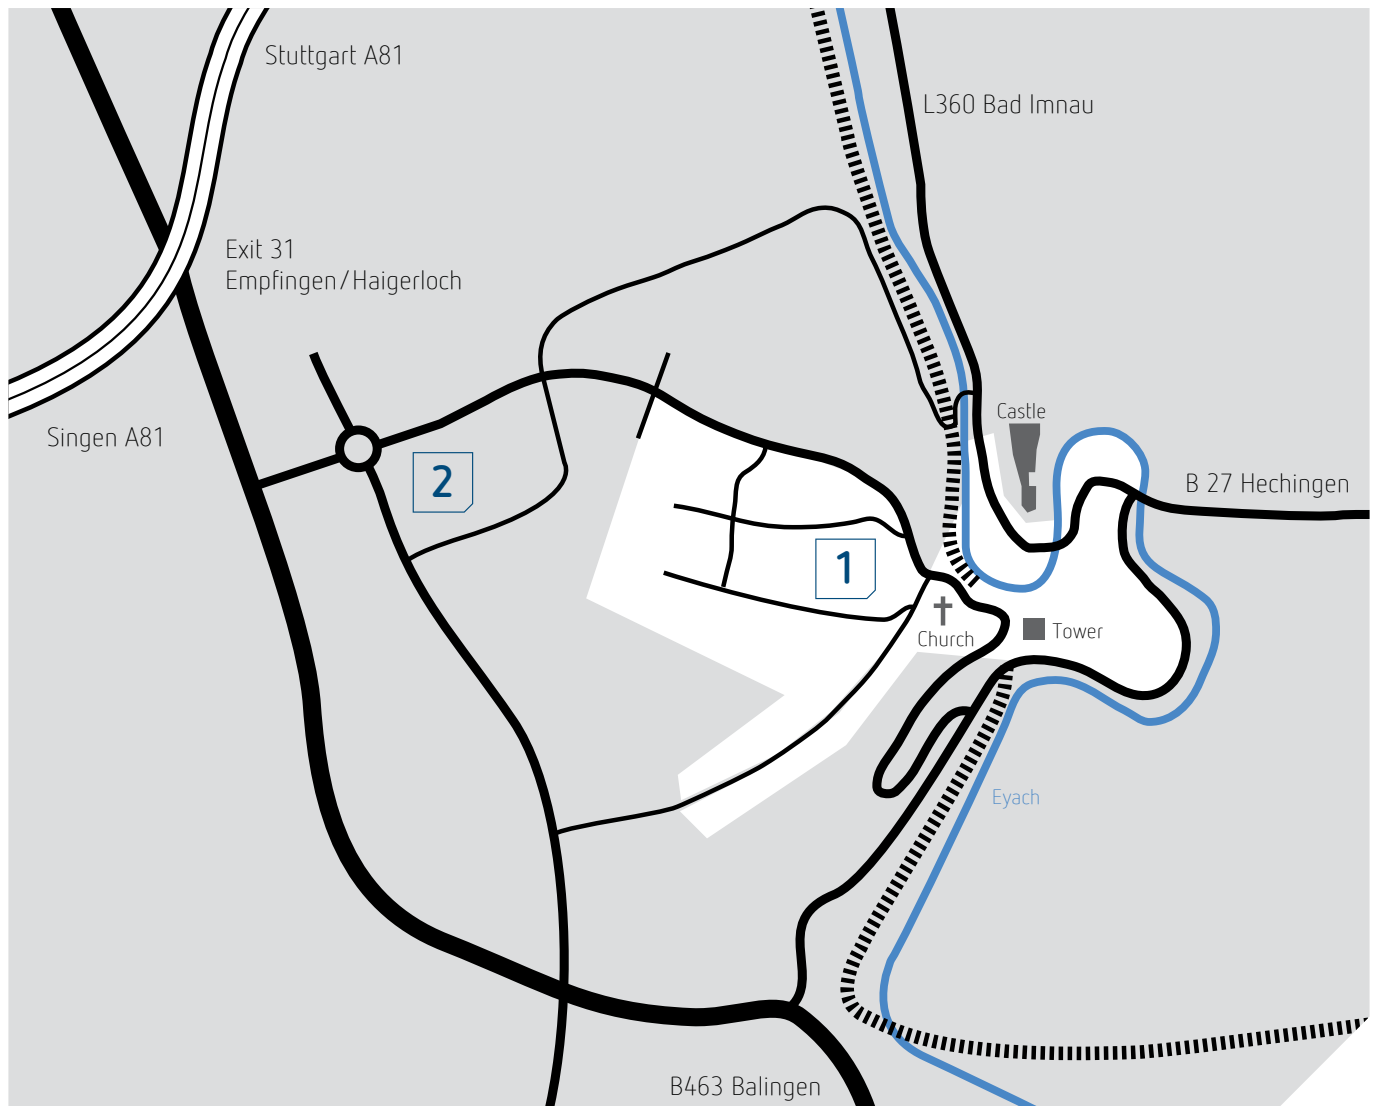

Driving Directions

Precision and quality „made in Germany.“ In Haigerloch, close by the Swabian Alb, we develop and construct time switches, clock and room thermostats, KNX components like the multifunctions display VARIA and more.

From the north via motorway 81 (Stuttgart/Singen) to exit 31 (Empfingen/Haigerloch). Take the „Haigerloch“ direction and in Haigerloch follow the signs for „Theben.“ From the south via motorway 81 (Singen/Stuttgart) to exit 31 (Empfingen/Haigerloch). Take the „Haigerloch“ direction and in Haigerloch follow the signs for „Theben.“